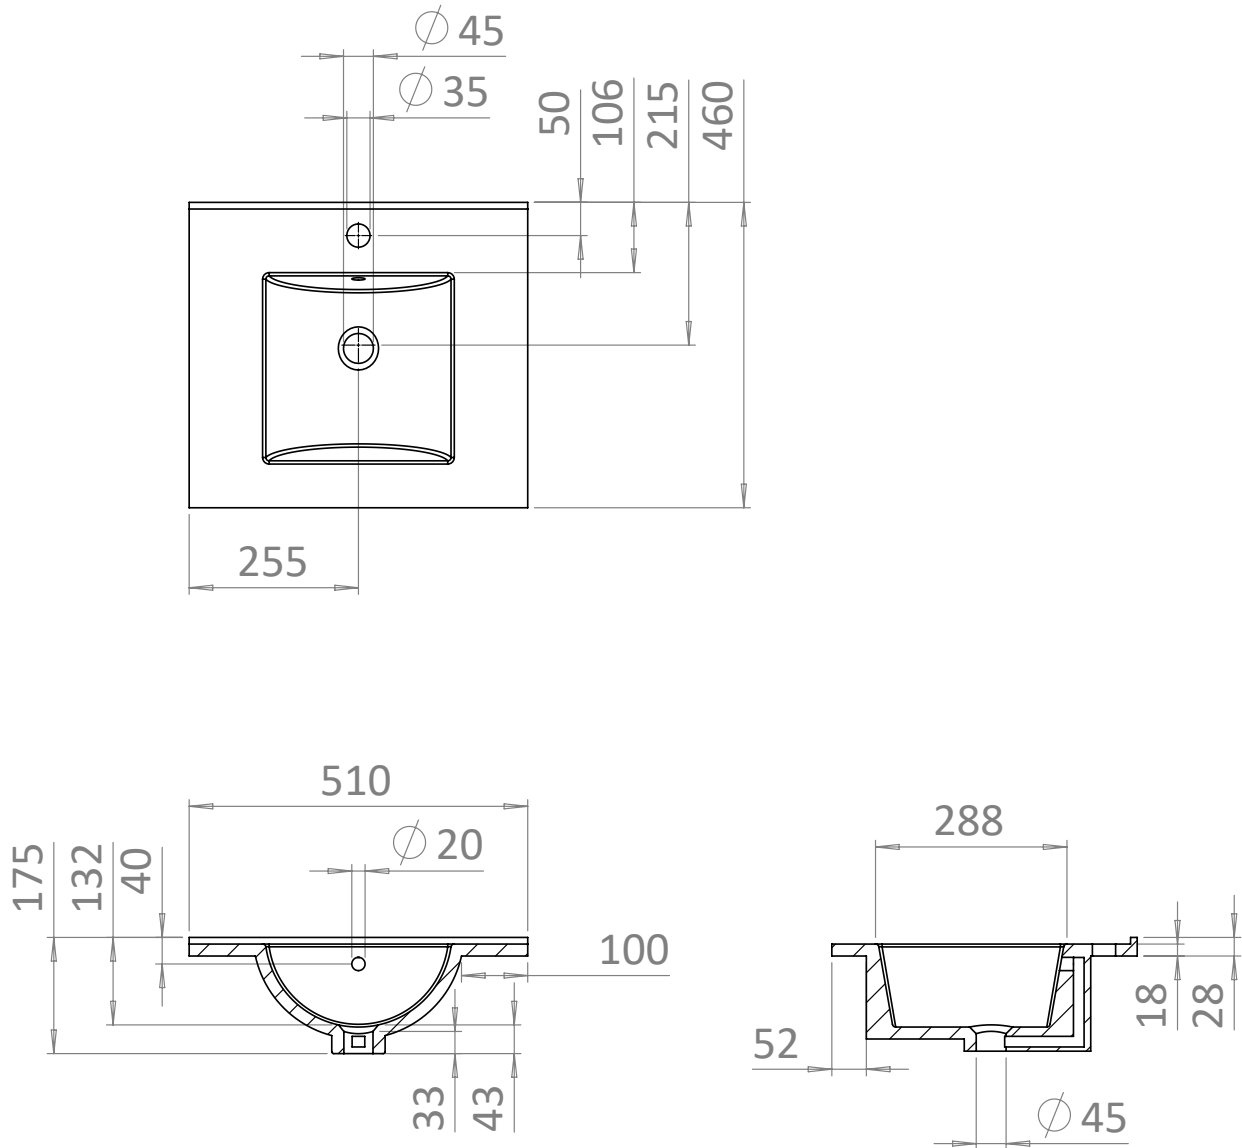

PRODUCT DATA SHEET

PRODUCT CODE

DE0002SCW+

RANGE

GLIDE II

DESCRIPTION

Basin Ceramic 500 White With Overflow

COLOUR Euro White

MATERIAL Vitreous China

STANDARDS EN 31
EN 14688 - CLO

INSTALLATION TYPE Furniture Mounted

BASIN WASTE SIZE 45mm

TAP HOLES 1

OVERFLOW Yes

WEIGHT 11kg

WARRANTY 10 Years

TECHNICAL DIMENSIONS

Dimensions in mm unless otherwise specified.

Tolerances (per material type) apply.

V10522