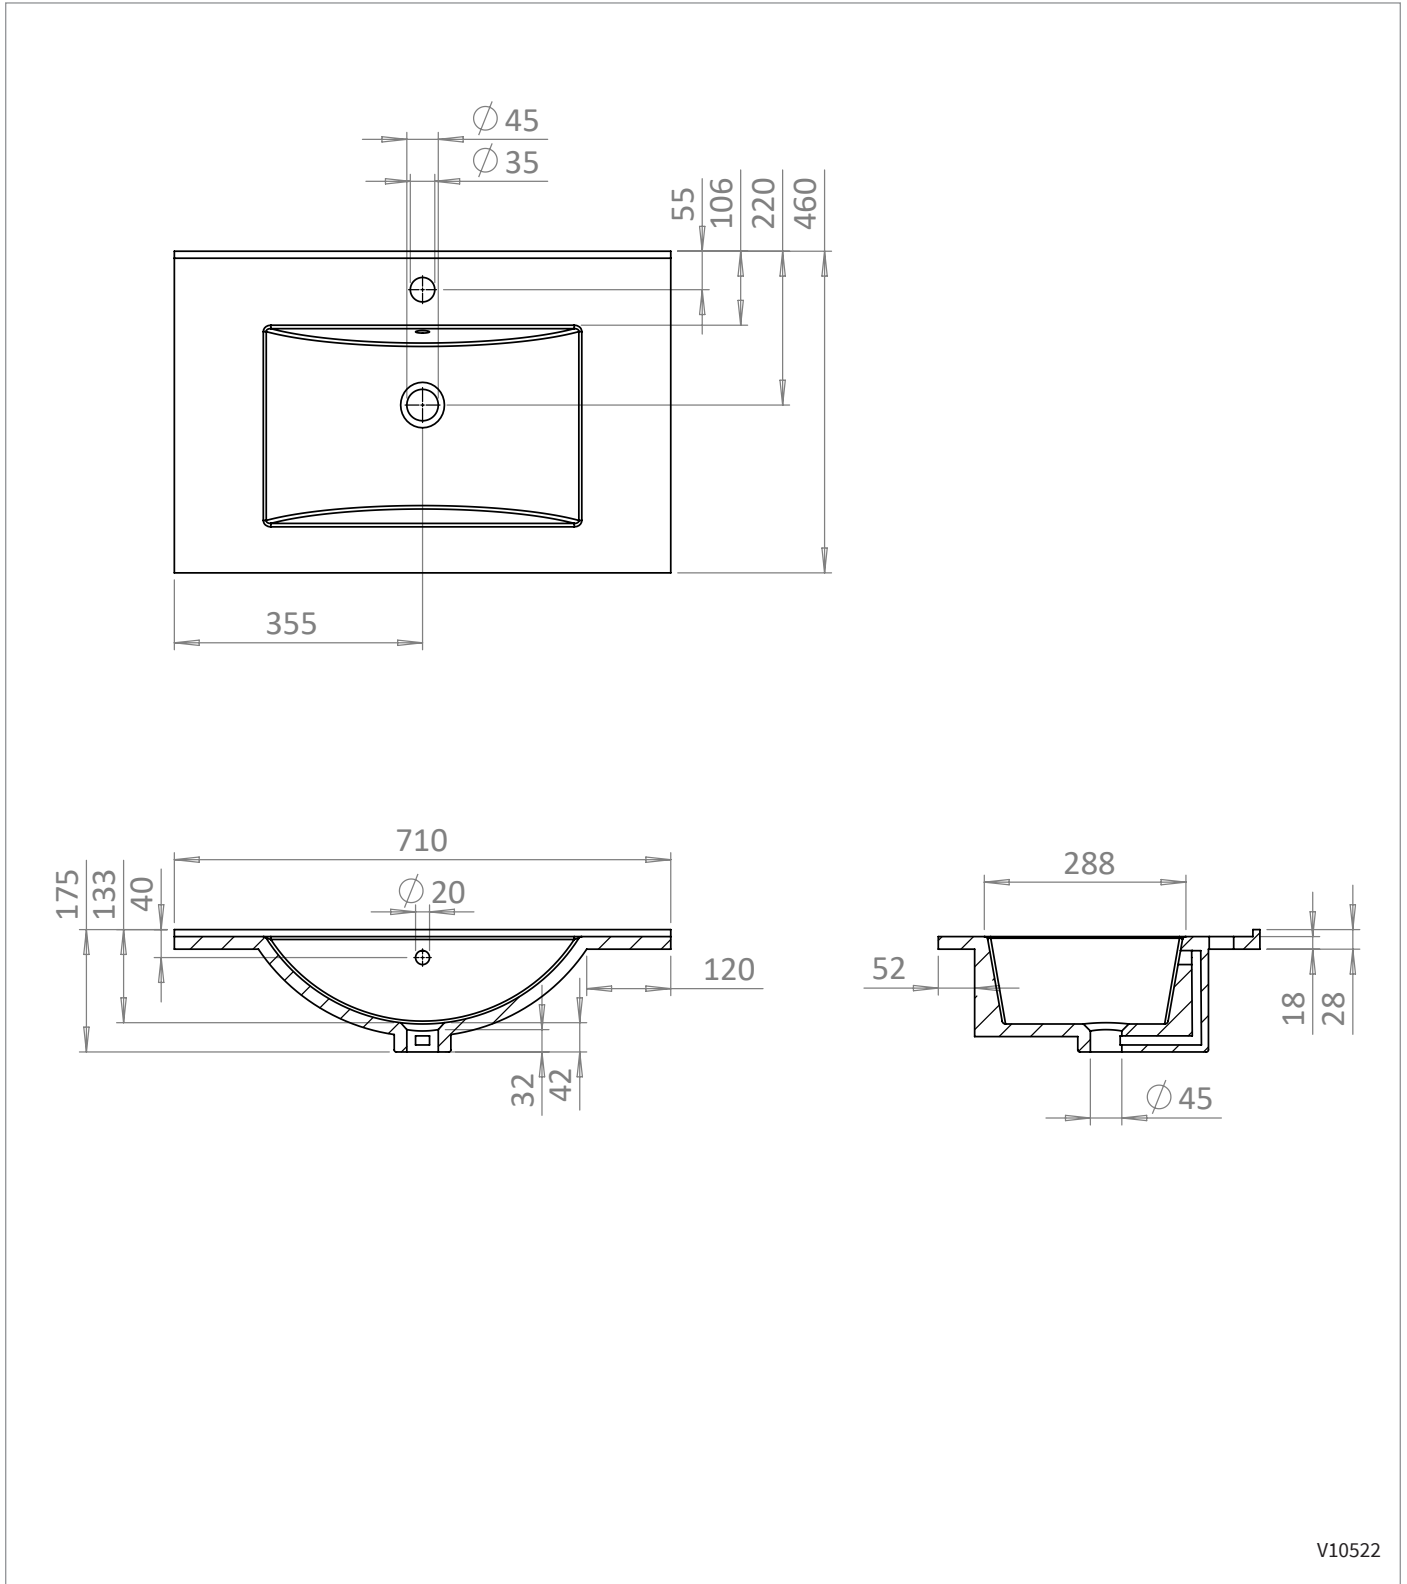

PRODUCT DATA SHEET

PRODUCT CODE

DE0003SCW+

RANGE

GLIDE II

DESCRIPTION

Basin Ceramic 700 White With Overflow

COLOUR Euro White

MATERIAL Vitreous China

STANDARDS EN 31
EN 14688 - CLO

INSTALLATION TYPE Furniture Mounted

BASIN WASTE SIZE 45mm

TAP HOLES 1

OVERFLOW Yes

WEIGHT 14kg

WARRANTY 10 Years

TECHNICAL DIMENSIONS

Dimensions in mm unless otherwise specified.

Tolerances (per material type) apply.

V10522