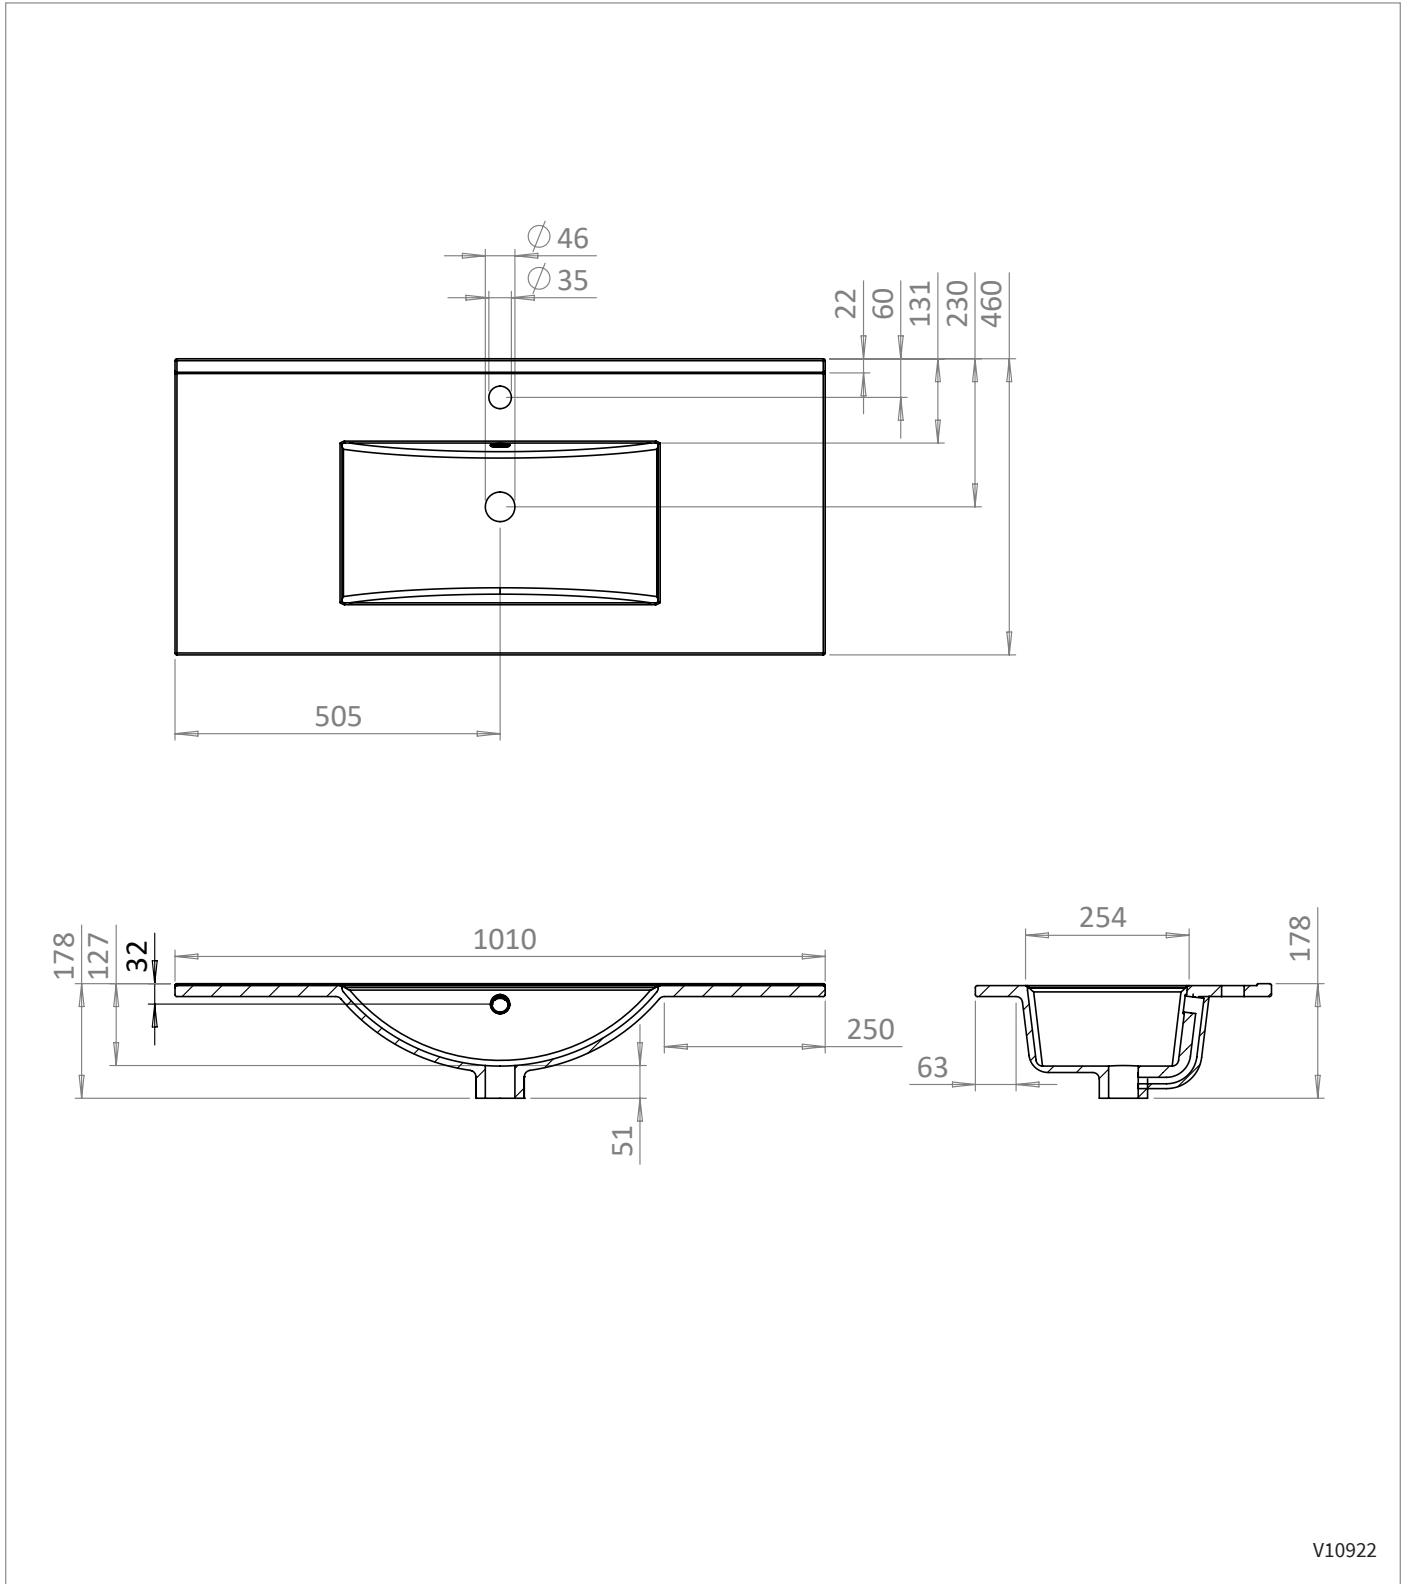

# PRODUCT DATA SHEET

**PRODUCT CODE**

DE0004SCW+

**RANGE**

GLIDE II

**DESCRIPTION**

Basin Ceramic 1000 White With  
Overflow

**COLOUR** Euro White

**MATERIAL** Vitreous China

**STANDARDS** EN 31  
EN 14688 - CLO

**INSTALLATION TYPE** Furniture Mounted

**BASIN WASTE SIZE** 45mm

**TAP HOLES** 1

**OVERFLOW** Yes

**WEIGHT** 19.2kg

**WARRANTY** 10 Years

## TECHNICAL DIMENSIONS

Dimensions in mm unless otherwise specified.

Tolerances (per material type) apply.

V10922