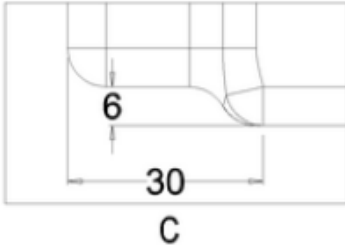

R25FCW

R26FCW

B

C

A-A

PERSPECTIVE  
SCALE 1:30

PERSPECTIVE  
SCALE 1:30

PERSPECTIVE  
SCALE 1:30

B

C

Code	Description	Colour	L	W	H
			mm	mm	mm
R25FCW	Front Panel	White	1700	40	540
R26FCW	Front Panel	White	1800	40	540
R27ECW	End/Side Panel	White	700	40	540
R28ECW	End/Side Panel	White	750	40	540
R29ECW	End/Side Panel	White	800	40	540
<b>Recommended use:</b>	Domestic, residential				
<b>Installation:</b>	Using fittings supplied				
<b>Materials:</b>	5mm acrylic				