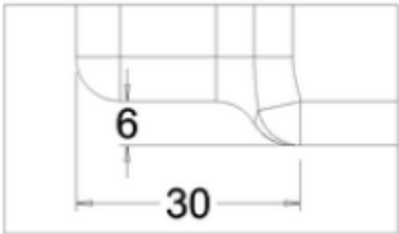

R25FCW

R26FCW

B

C

A-A

PERSPECTIVE  
SCALE 1:30

PERSPECTIVE  
SCALE 1:30

PERSPECTIVE  
SCALE 1:30

B

C

Code	Description	Colour	L	W	H
			mm	mm	mm
R25FCW	Front Panel	White	1700	40	540
R26FCW	Front Panel	White	1800	40	540
R27ECW	End/Side Panel	White	700	40	540
R28ECW	End/Side Panel	White	750	40	540
R29ECW	End/Side Panel	White	800	40	540
<b>Recommended use:</b>	Domestic, residential				
<b>Installation:</b>	Using fittings supplied				
<b>Materials:</b>	5mm acrylic				