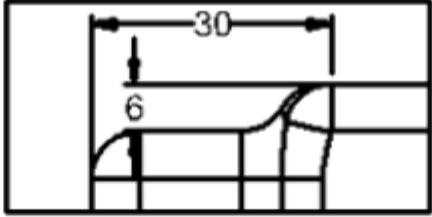

R25FCW

R26FCW

B

C

A-A

PERSPECTIVE  
SCALE 1:30

PERSPECTIVE  
SCALE 1:30

PERSPECTIVE  
SCALE 1:30

B

C

Code	Description	Colour	L	W	H
			mm	mm	mm
R25FCW	Front Panel	White	1700	40	540
R26FCW	Front Panel	White	1800	40	540
R27ECW	End/Side Panel	White	700	40	540
R28ECW	End/Side Panel	White	750	40	540
R29ECW	End/Side Panel	White	800	40	540
<b>Recommended use:</b>	Domestic, residential				
<b>Installation:</b>	Using fittings supplied				
<b>Materials:</b>	5mm acrylic				