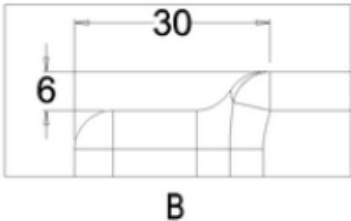

R25FCW

R26FCW

B

C

A-A

PERSPECTIVE  
SCALE 1:30

PERSPECTIVE  
SCALE 1:30

PERSPECTIVE  
SCALE 1:30

B

C

Code	Description	Colour	L	W	H
			mm	mm	mm
R25FCW	Front Panel	White	1700	40	540
R26FCW	Front Panel	White	1800	40	540
R27ECW	End/Side Panel	White	700	40	540
R28ECW	End/Side Panel	White	750	40	540
R29ECW	End/Side Panel	White	800	40	540
<b>Recommended use:</b>	Domestic, residential				
<b>Installation:</b>	Using fittings supplied				
<b>Materials:</b>	5mm acrylic				