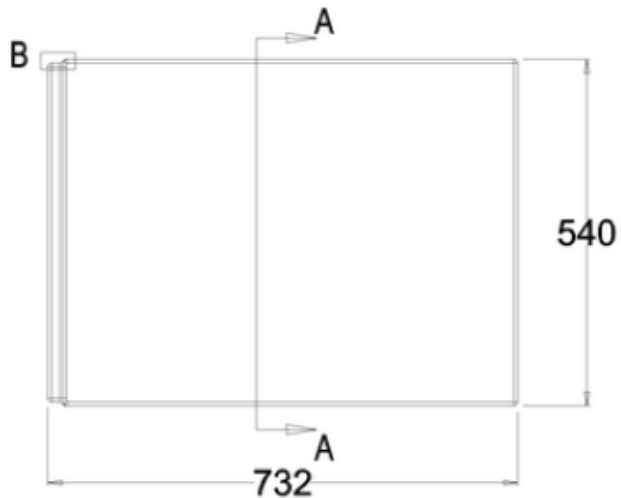

R25FCW

R26FCW

B

C

A-A

PERSPECTIVE  
SCALE 1:30

PERSPECTIVE  
SCALE 1:30

PERSPECTIVE  
SCALE 1:30

B

C

Code	Description	Colour	L	W	H
			mm	mm	mm
R25FCW	Front Panel	White	1700	40	540
R26FCW	Front Panel	White	1800	40	540
R27ECW	End/Side Panel	White	700	40	540
R28ECW	End/Side Panel	White	750	40	540
R29ECW	End/Side Panel	White	800	40	540
<b>Recommended use:</b>	Domestic, residential				
<b>Installation:</b>	Using fittings supplied				
<b>Materials:</b>	5mm acrylic				