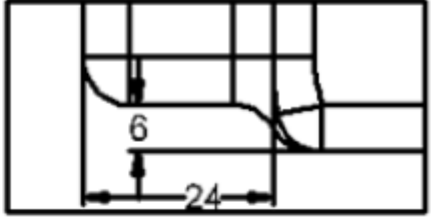

R25FCW

R26FCW

B

C

A-A

PERSPECTIVE  
SCALE 1:30

PERSPECTIVE  
SCALE 1:30

PERSPECTIVE  
SCALE 1:30

B

C

Code	Description	Colour	L	W	H
			mm	mm	mm
R25FCW	Front Panel	White	1700	40	540
R26FCW	Front Panel	White	1800	40	540
R27ECW	End/Side Panel	White	700	40	540
R28ECW	End/Side Panel	White	750	40	540
R29ECW	End/Side Panel	White	800	40	540
<b>Recommended use:</b>	Domestic, residential				
<b>Installation:</b>	Using fittings supplied				
<b>Materials:</b>	5mm acrylic				