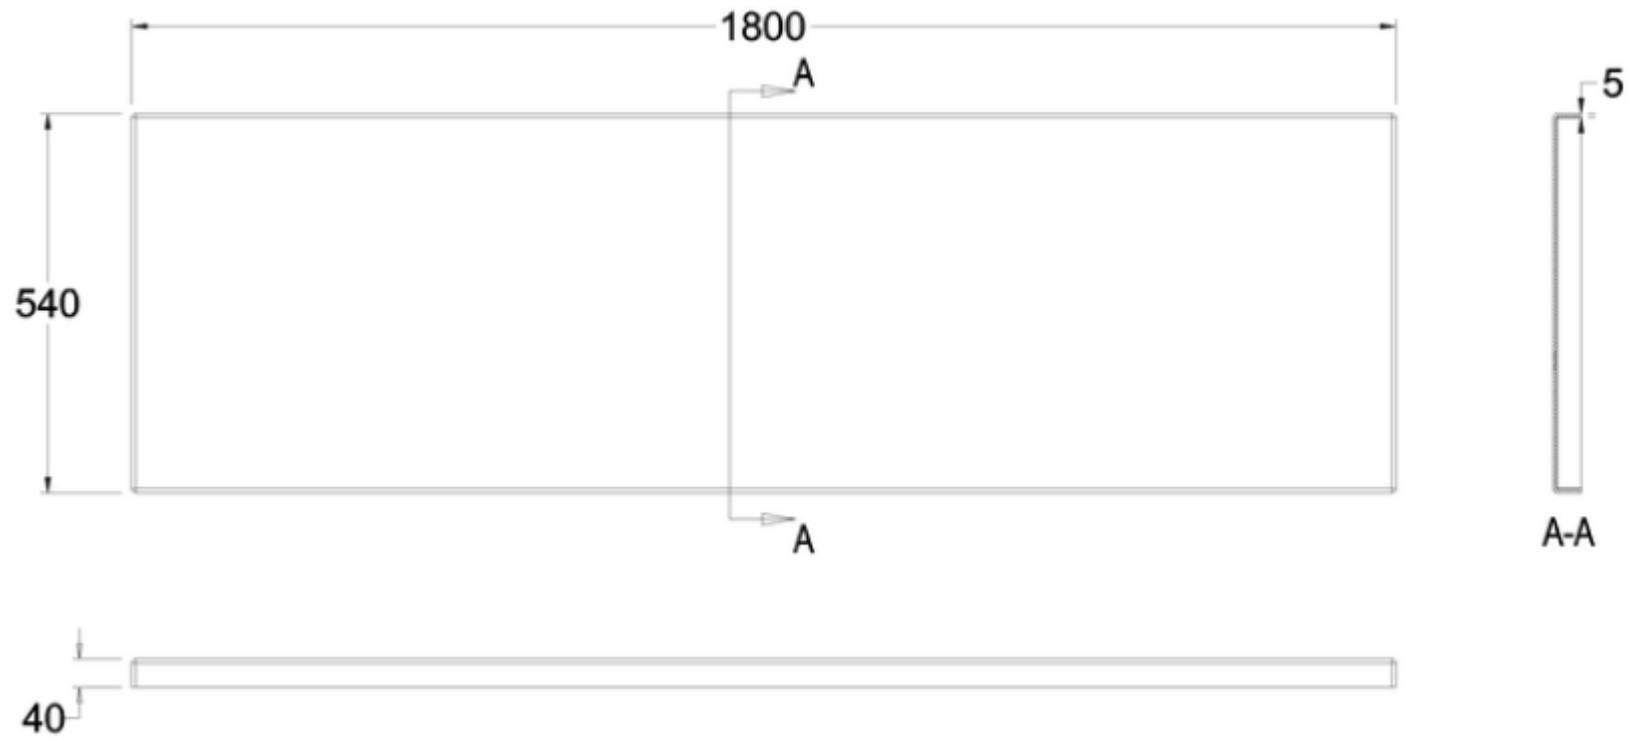

R25FCW

R26FCW

B

C

A-A

PERSPECTIVE  
SCALE 1:30

PERSPECTIVE  
SCALE 1:30

PERSPECTIVE  
SCALE 1:30

B

C

Code	Description	Colour	L	W	H
			mm	mm	mm
R25FCW	Front Panel	White	1700	40	540
R26FCW	Front Panel	White	1800	40	540
R27ECW	End/Side Panel	White	700	40	540
R28ECW	End/Side Panel	White	750	40	540
R29ECW	End/Side Panel	White	800	40	540
<b>Recommended use:</b>	Domestic, residential				
<b>Installation:</b>	Using fittings supplied				
<b>Materials:</b>	5mm acrylic				