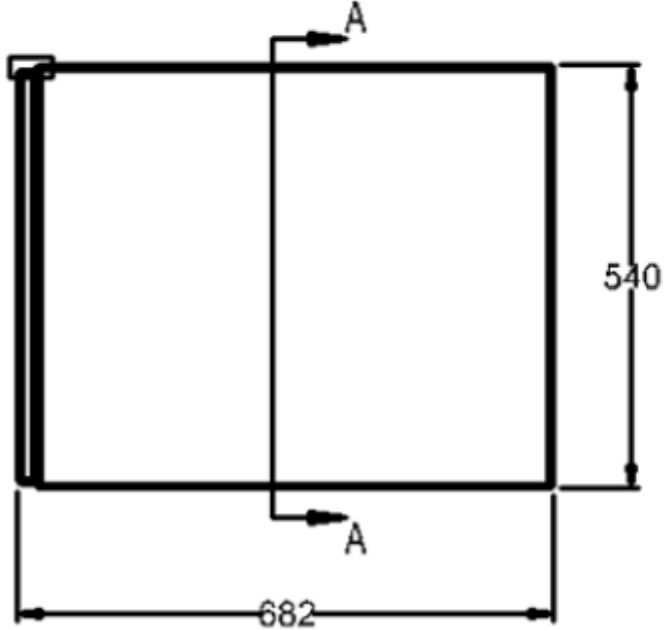

R25FCW

R26FCW

B

C

A-A

PERSPECTIVE  
SCALE 1:30

PERSPECTIVE  
SCALE 1:30

PERSPECTIVE  
SCALE 1:30

B

C

Code	Description	Colour	L	W	H
			mm	mm	mm
R25FCW	Front Panel	White	1700	40	540
R26FCW	Front Panel	White	1800	40	540
R27ECW	End/Side Panel	White	700	40	540
R28ECW	End/Side Panel	White	750	40	540
R29ECW	End/Side Panel	White	800	40	540
<b>Recommended use:</b>	Domestic, residential				
<b>Installation:</b>	Using fittings supplied				
<b>Materials:</b>	5mm acrylic				