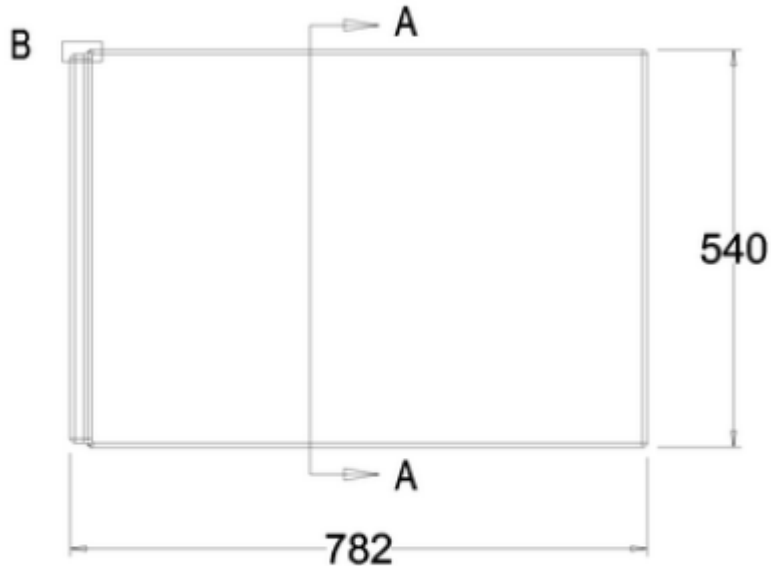

R25FCW

R26FCW

B

C

A-A

PERSPECTIVE  
SCALE 1:30

PERSPECTIVE  
SCALE 1:30

PERSPECTIVE  
SCALE 1:30

B

C

Code	Description	Colour	L	W	H
			mm	mm	mm
R25FCW	Front Panel	White	1700	40	540
R26FCW	Front Panel	White	1800	40	540
R27ECW	End/Side Panel	White	700	40	540
R28ECW	End/Side Panel	White	750	40	540
R29ECW	End/Side Panel	White	800	40	540
<b>Recommended use:</b>	Domestic, residential				
<b>Installation:</b>	Using fittings supplied				
<b>Materials:</b>	5mm acrylic				