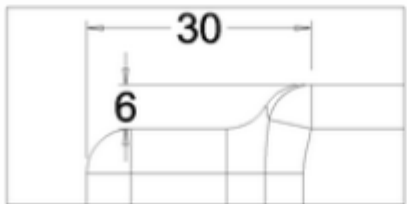

R25FCW

R26FCW

B

C

A-A

PERSPECTIVE  
SCALE 1:30

PERSPECTIVE  
SCALE 1:30

PERSPECTIVE  
SCALE 1:30

B

C

Code	Description	Colour	L	W	H
			mm	mm	mm
R25FCW	Front Panel	White	1700	40	540
R26FCW	Front Panel	White	1800	40	540
R27ECW	End/Side Panel	White	700	40	540
R28ECW	End/Side Panel	White	750	40	540
R29ECW	End/Side Panel	White	800	40	540
<b>Recommended use:</b>	Domestic, residential				
<b>Installation:</b>	Using fittings supplied				
<b>Materials:</b>	5mm acrylic				