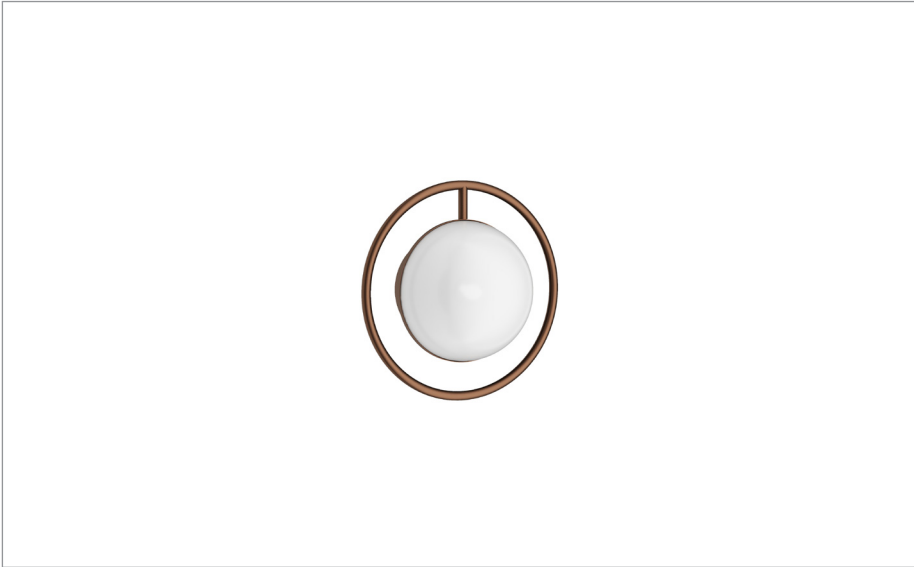

PRODUCT DATA SHEET

PRODUCT CODE

TRL002BZ

RANGE

Tranquil

DESCRIPTION

Tranquil Wall Light - Brushed Bronze

WEBSITE LINK [Click Here](#)

CATEGORY	Lighting
WARRANTY DETAILS	5 Years
COLOUR	Brushed Bronze
FINISH APPLICATION	Electroplated
PRIMARY MATERIAL	Steel
SECONDARY MATERIAL	Glass
INSTALL TYPE	Wall Mounted
PRODUCT WIDTH MM	188
PRODUCT HEIGHT MM	188
PRODUCT DEPTH MM	44
PRODUCT NET WEIGHT KG	1
STANDARDS	BS EN 60598