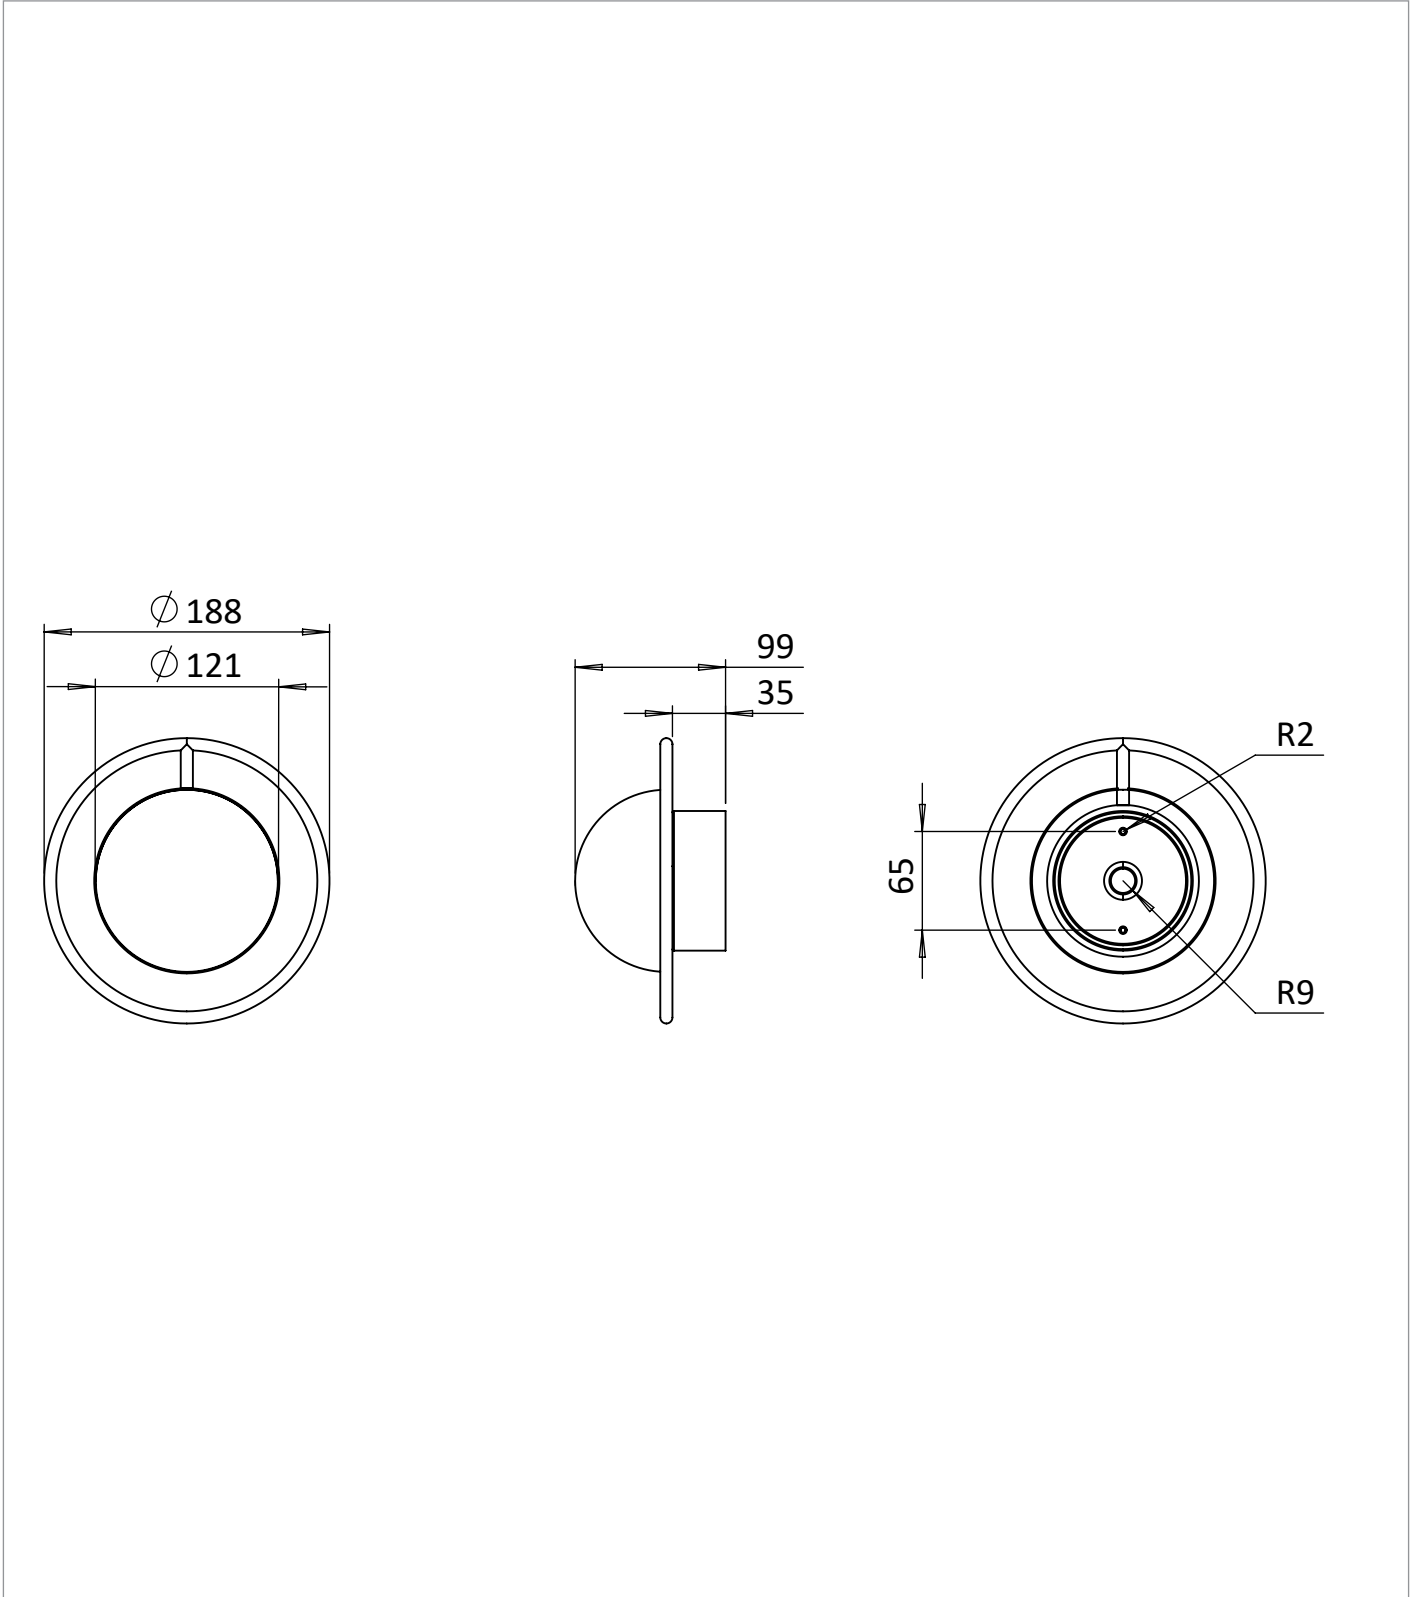

PRODUCT DATA SHEET

PRODUCT CODE

TRL002BZ

RANGE

Tranquil

DESCRIPTION

Tranquil Wall Light - Brushed Bronze

WEBSITE LINK [Click Here](#)

CATEGORY	Lighting
WARRANTY DETAILS	5 Years
COLOUR	Brushed Bronze
FINISH APPLICATION	Electroplated
PRIMARY MATERIAL	Steel
SECONDARY MATERIAL	Glass
INSTALL TYPE	Wall Mounted
PRODUCT WIDTH MM	188
PRODUCT HEIGHT MM	188
PRODUCT DEPTH MM	44
PRODUCT NET WEIGHT KG	1
STANDARDS	BS EN 60598

IP RATING MIRRORS & CABINETS	IP44
CABLE LENGTH (MM)	203
COLOUR RANGE (K)	3000k
LUMINOUS EFFICACY (LM/W)	100lm/W
COLOUR RENDERING INDEX (RA)	80
ENERGY RATING	F
DIMMABLE	Yes
LIGHT TYPE	G9
LED WATTAGE	3W

TECHNICAL DIMENSIONS

Dimensions in mm unless otherwise specified.

Tolerances (per material type) apply.

SPARES LIST

Only the parts labelled are available as spares.

NUMBER	PART CODE	DESCRIPTION
1	G9BULB_TRANQUIL	G9 LED Bulb for TRL002 & TRL003
2	GLASS_TRL002	Frosted Glass Shade for TRL002