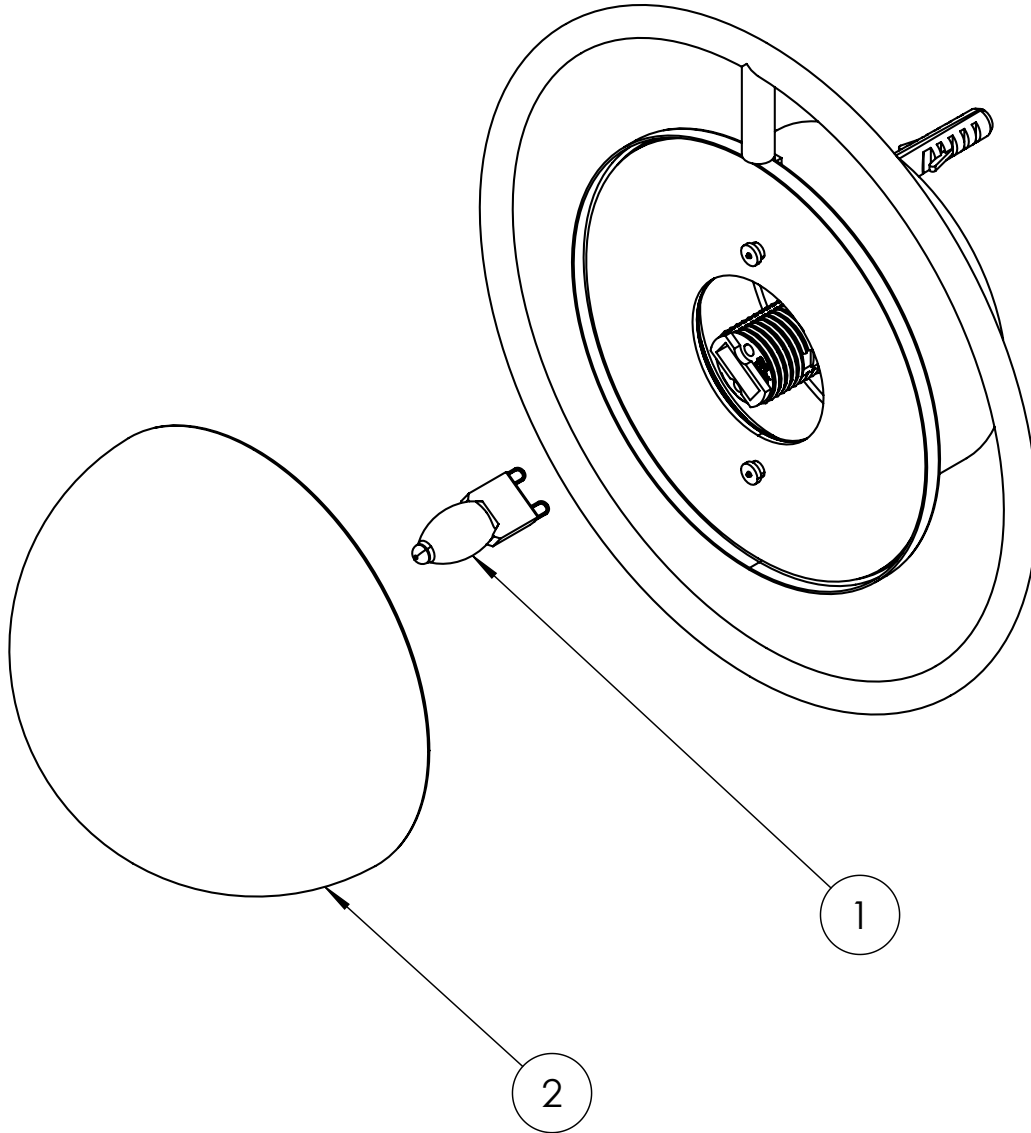

PRODUCT DATA SHEET

PRODUCT CODE

TRL002BZ

RANGE

Tranquil

DESCRIPTION

Tranquil Wall Light - Brushed Bronze

WEBSITE LINK [Click Here](#)

CATEGORY	Lighting
WARRANTY DETAILS	5 Years
COLOUR	Brushed Bronze
FINISH APPLICATION	Electroplated
PRIMARY MATERIAL	Steel
SECONDARY MATERIAL	Glass
INSTALL TYPE	Wall Mounted
PRODUCT WIDTH MM	188
PRODUCT HEIGHT MM	188
PRODUCT DEPTH MM	44
PRODUCT NET WEIGHT KG	1
STANDARDS	BS EN 60598

TECHNICAL DIMENSIONS

Dimensions in mm unless otherwise specified.

Tolerances (per material type) apply.

SPARES LIST

Only the parts labelled are available as spares.

NUMBER	PART CODE	DESCRIPTION
1	G9BULB_TRANQUIL	G9 LED Bulb for TRL002 & TRL003
2	GLASS_TRL002	Frosted Glass Shade for TRL002