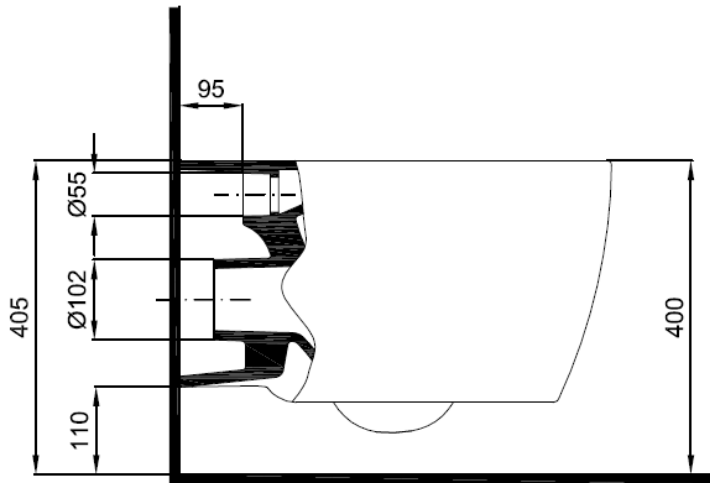

Measurements in millimetres mm

Information updated March 2022

Tel 0345 873 8840

crosswater<sup>™</sup>

TECHNICAL

KAI X WALL HUNG WC—RIMLESS

Horizontal outlet

Complete with fitting kit

KL6216CW

Weight 27.0Kgs

Requires Concealed Cistern and installation frame

Sizes detailed could have a variation of about +/-5 % due to the changes to material characteristics during the firing processes.