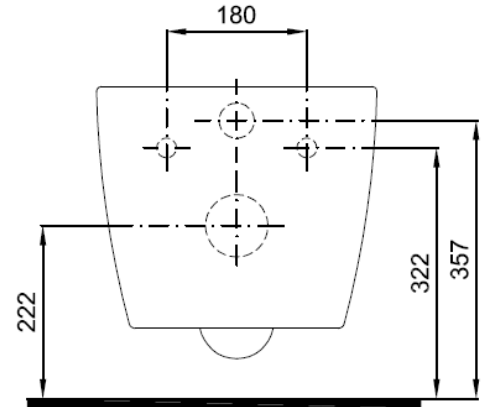

Measurements in millimetres mm

Information updated March 2022

Tel 0345 873 8840

crosswater<sup>™</sup>

TECHNICAL

KAI X WALL HUNG WC—RIMLESS

Horizontal outlet

Complete with fitting kit

KL6216CW

Weight 27.0Kgs

Requires Concealed Cistern and installation frame

Sizes detailed could have a variation of about +/-5 % due to the changes to material characteristics during the firing processes.