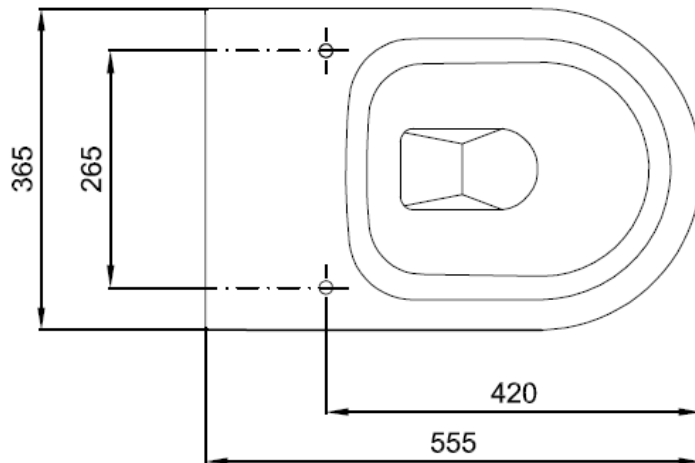

Measurements in millimetres mm

Information updated March 2022

Tel 0345 873 8840

crosswater<sup>™</sup>

TECHNICAL

KAI X WALL HUNG WC—RIMLESS

Horizontal outlet

Complete with fitting kit

KL6216CW

Weight 27.0Kgs

Requires Concealed Cistern and installation frame

Sizes detailed could have a variation of about +/-5 % due to the changes to material characteristics during the firing processes.