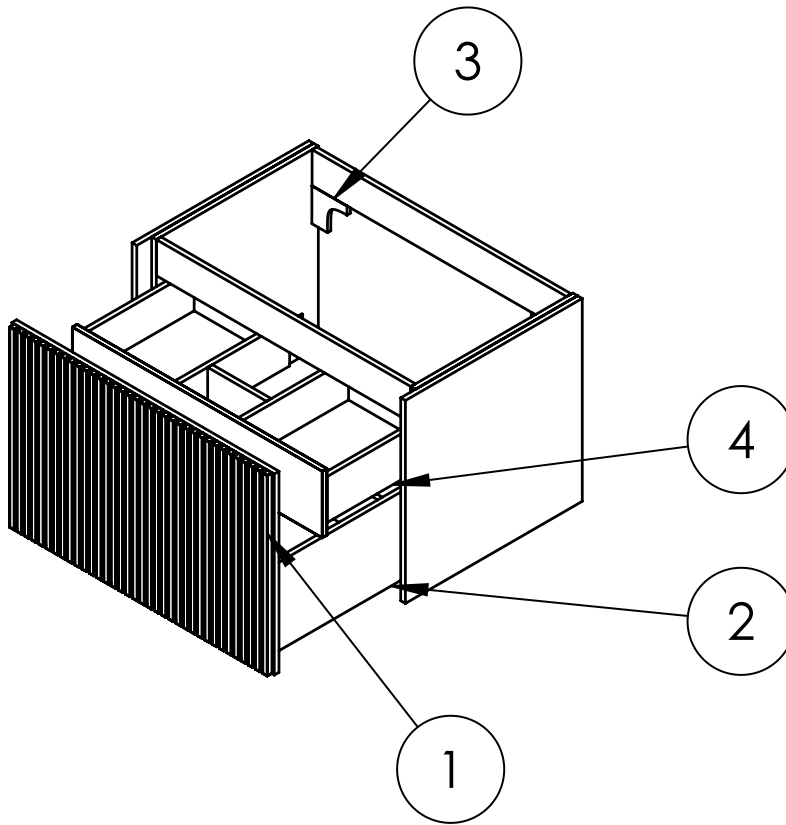

CATEGORY	Furniture
WARRANTY DETAILS	10 Years
COLOUR	Warm Stone
PRIMARY MATERIAL	MFC
INSTALL TYPE	Wall Mounted
PRODUCT WIDTH MM	700
PRODUCT HEIGHT MM	450
PRODUCT DEPTH MM	450
PRODUCT NET WEIGHT KG	16

DRAWER BOX	MFC
DRAWER RUNNERS	HETTICH QUADRO 4D V6/300
DRAWER EXTENSION	Full extension
DRAWER ADJUSTMENT	4
WALL HANGERS	Yes
ADJUSTABLE FEET	No
DRAWER CAPACITY	30kg
DRAWER OPERATION	Soft close/push to open

TECHNICAL DIMENSIONS

Dimensions in mm unless otherwise specified.

Tolerances (per material type) apply.

SPARES LIST

Only the parts labelled are available as spares.

NUMBER	PART CODE	DESCRIPTION
1	DF_LM7000DMOAN+	Limit Drawer Front For LM7000DMOAN+
	DF_LM7000DSTAN+	Limit Drawer Front For LM7000DSTAN+
	DF_LM7000DRWAN+	Limit Drawer Front For LM7000DRWAN+
	DF_LM7000DWSAN+	Limit Drawer Front For LM7000DWSAN+
2	RUNNERSLIMIT_1+	Set of Drawer Runners x2 Limit Main Drawer
3	WBACKETSLIMIT+	Wall Brackets x2 Limit
4	RUNNERSLIMIT_2+	Set of Draw Runners x2 Limit for Internal Drawer (Sold Separately)