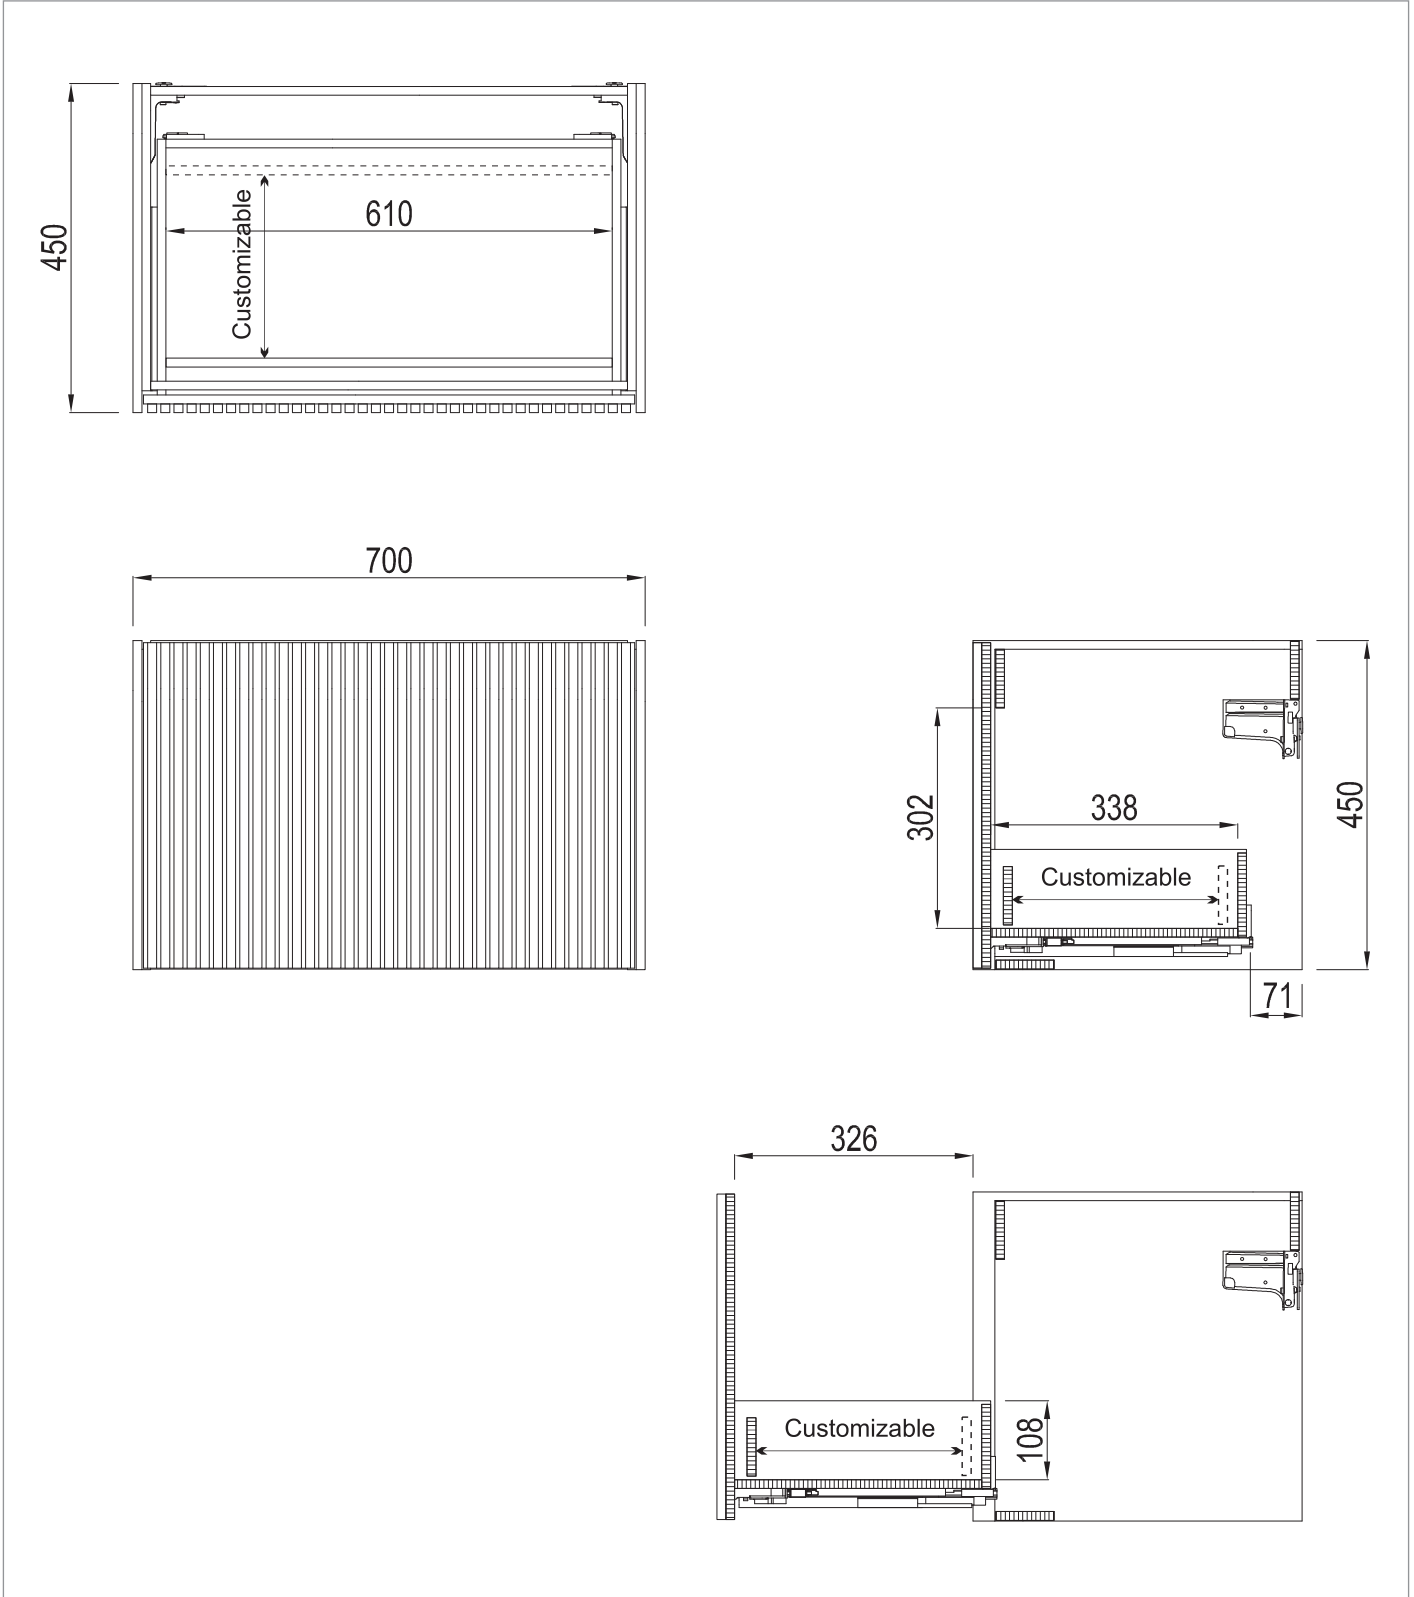

PRODUCT DATA SHEET

PRODUCT CODE

LM7000DWSAN+

RANGE

Limit

DESCRIPTION

Limit Single Drawer Unit 700 Warm Stone

WEBSITE LINK [Click Here](#)

CATEGORY	Furniture
WARRANTY DETAILS	10 Years
COLOUR	Warm Stone
PRIMARY MATERIAL	MFC
INSTALL TYPE	Wall Mounted
PRODUCT WIDTH MM	700
PRODUCT HEIGHT MM	450
PRODUCT DEPTH MM	450
PRODUCT NET WEIGHT KG	16

DRAWER BOX	MFC
DRAWER RUNNERS	HETTICH QUADRO 4D V6/300
DRAWER EXTENSION	Full extension
DRAWER ADJUSTMENT	4
WALL HANGERS	Yes
ADJUSTABLE FEET	No
DRAWER CAPACITY	30kg
DRAWER OPERATION	Soft close/push to open

TECHNICAL DIMENSIONS

Dimensions in mm unless otherwise specified.

Tolerances (per material type) apply.

SPARES LIST

Only the parts labelled are available as spares.

NUMBER	PART CODE	DESCRIPTION
1	DF_LM7000DMOAN+	Limit Drawer Front For LM7000DMOAN+
	DF_LM7000DSTAN+	Limit Drawer Front For LM7000DSTAN+
	DF_LM7000DRWAN+	Limit Drawer Front For LM7000DRWAN+
	DF_LM7000DWSAN+	Limit Drawer Front For LM7000DWSAN+
2	RUNNERSLIMIT_1+	Set of Drawer Runners x2 Limit Main Drawer
3	WBACKETSLIMIT+	Wall Brackets x2 Limit
4	RUNNERSLIMIT_2+	Set of Draw Runners x2 Limit for Internal Drawer (Sold Separately)