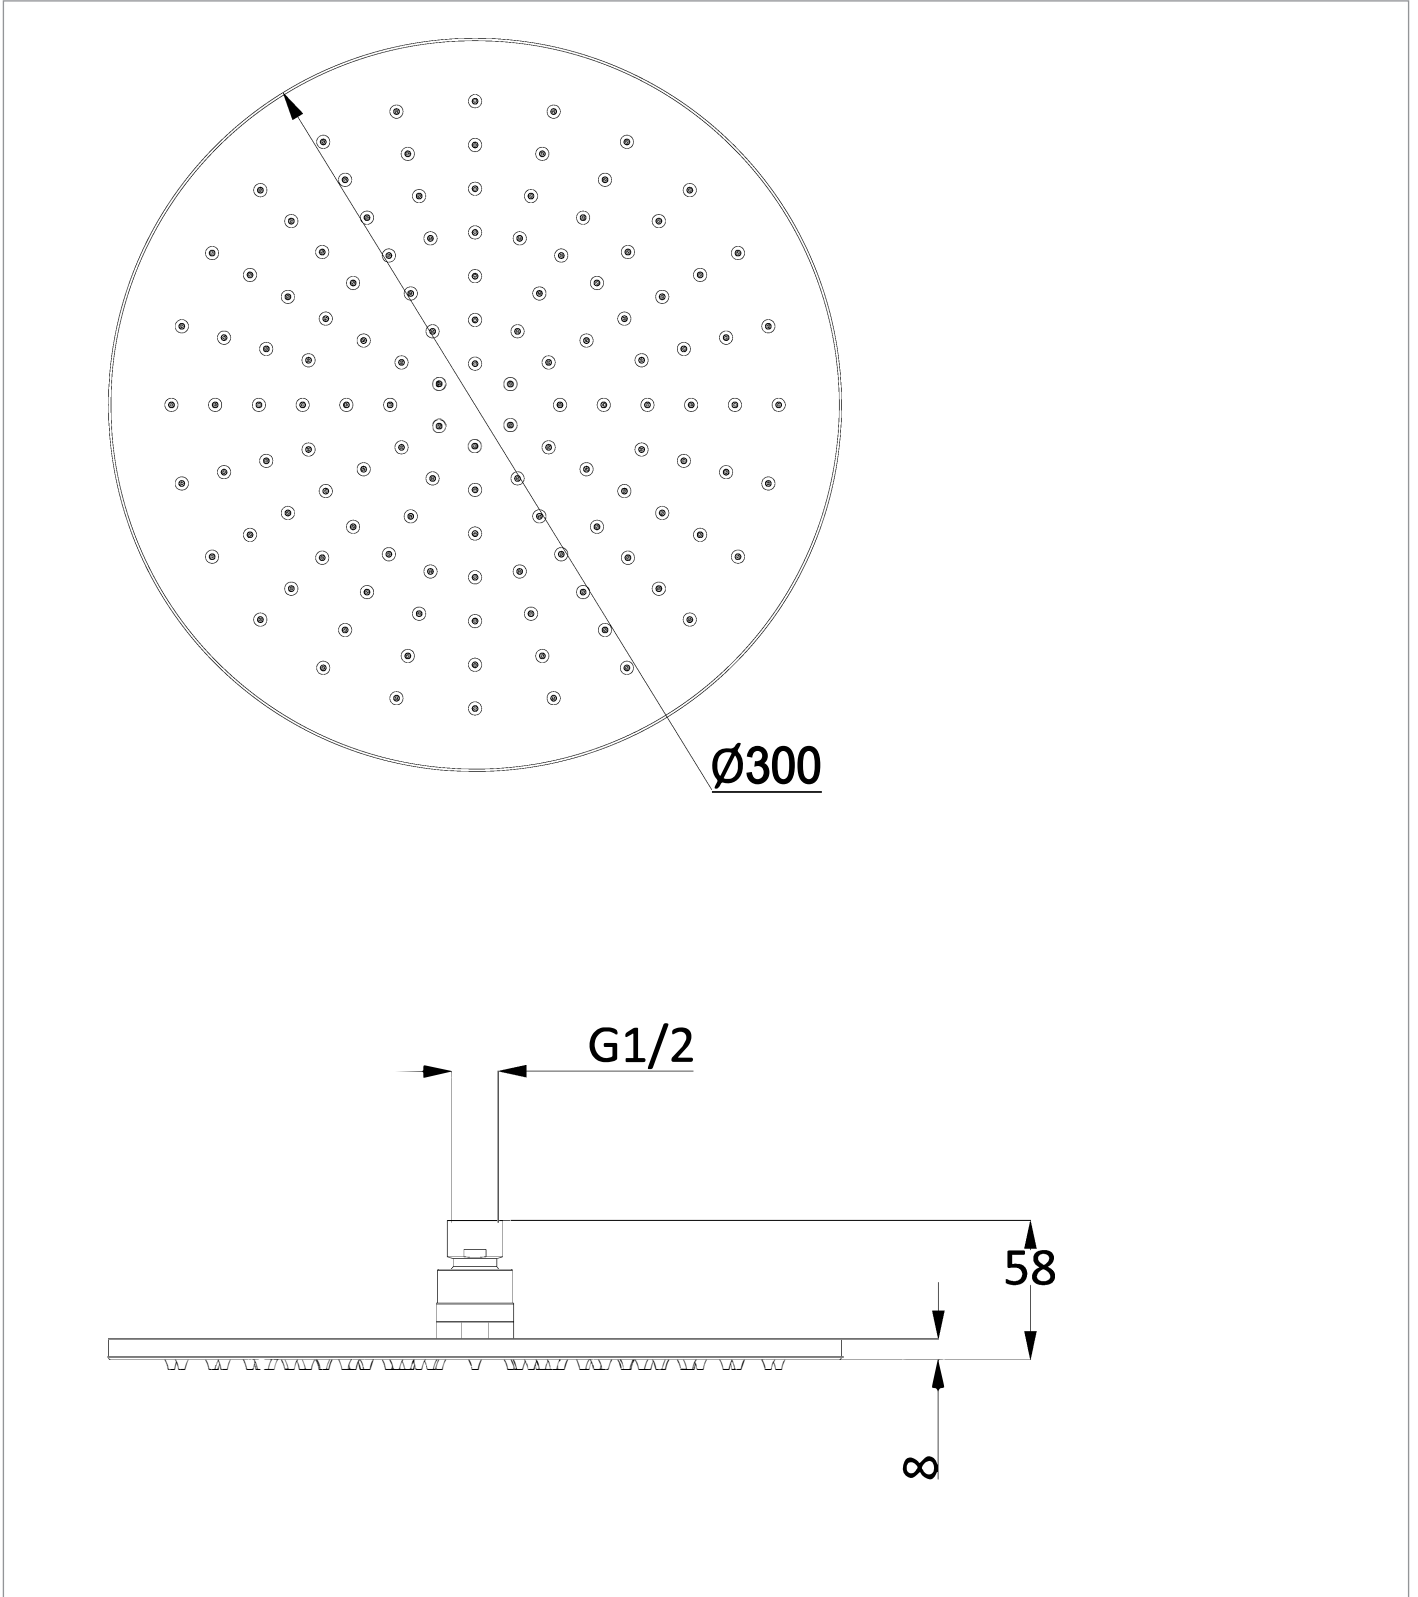

PRODUCT DATA SHEET

PRODUCT CODE

PRO300M_V2

RANGE

MPRO

DESCRIPTION

MPRO 300mm Fixed Head Matt Black

WEBSITE LINK [Click Here](#)

| | |
|----------------------------|-------------------|
| CATEGORY | Brassware |
| WARRANTY DETAILS | 15 Years |
| COLOUR | Matt Black |
| FINISH APPLICATION | Immersion Plating |
| PRIMARY MATERIAL | Brass |
| INSTALL TYPE | Ceiling Mounted |
| PRODUCT WIDTH MM | 300 |
| PRODUCT HEIGHT MM | 58 |
| PRODUCT DEPTH MM | 300 |
| PRODUCT NET WEIGHT KG | 1.9 |
| MINIMUM PRESSURE (BAR) | 0.5 |
| MAX WORKING PRESSURE (BAR) | 5 |

| | |
|------------------------------------|--------------|
| APPROVAL | KIWA 2312748 |
| NUMBER OF OUTLETS | 1 |
| NUMBER OF FUNCTIONS | 1 |
| INLET CONNECTIONS THREAD | G1/2" |
| WASTE INCLUDED | No |
| ANTI-SCALD | No |
| ENERGY SAVING | No |
| SHOWER HOSE & HANDSET ARE INCLUDED | No |

TECHNICAL DIMENSIONS

Dimensions in mm unless otherwise specified.

Tolerances (per material type) apply.

SPARES LIST

Only the parts labelled are available as spares.

SPARES AVAILABLE UPON REQUEST