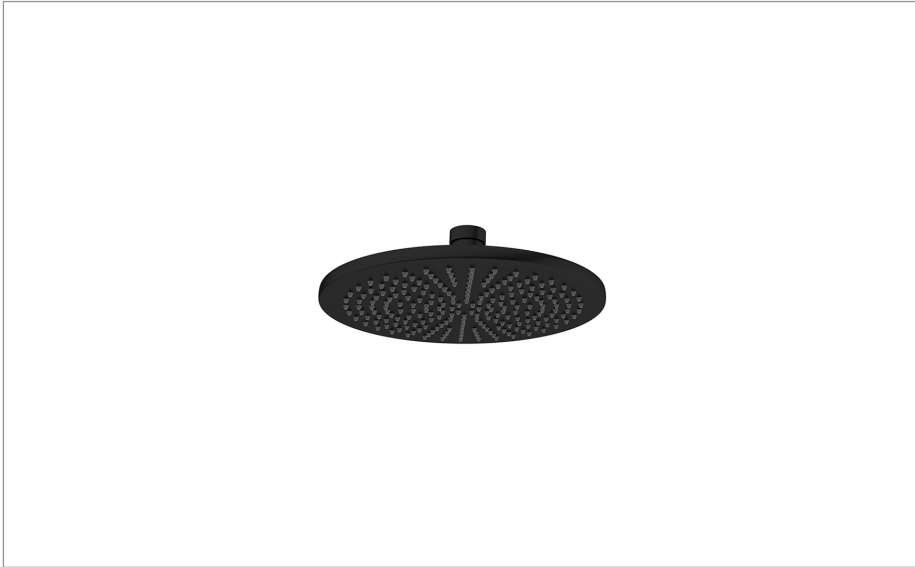

PRODUCT DATA SHEET

PRODUCT CODE

PRO300M_V2

RANGE

MPRO

DESCRIPTION

MPRO 300mm Fixed Head Matt Black

WEBSITE LINK [Click Here](#)

| | |
|----------------------------|-------------------|
| CATEGORY | Brassware |
| WARRANTY DETAILS | 15 Years |
| COLOUR | Matt Black |
| FINISH APPLICATION | Immersion Plating |
| PRIMARY MATERIAL | Brass |
| INSTALL TYPE | Ceiling Mounted |
| PRODUCT WIDTH MM | 300 |
| PRODUCT HEIGHT MM | 58 |
| PRODUCT DEPTH MM | 300 |
| PRODUCT NET WEIGHT KG | 1.9 |
| MINIMUM PRESSURE (BAR) | 0.5 |
| MAX WORKING PRESSURE (BAR) | 5 |

| | |
|------------------------------------|--------------|
| APPROVAL | KIWA 2312748 |
| NUMBER OF OUTLETS | 1 |
| NUMBER OF FUNCTIONS | 1 |
| INLET CONNECTIONS THREAD | G1/2" |
| WASTE INCLUDED | No |
| ANTI-SCALD | No |
| ENERGY SAVING | No |
| SHOWER HOSE & HANDSET ARE INCLUDED | No |