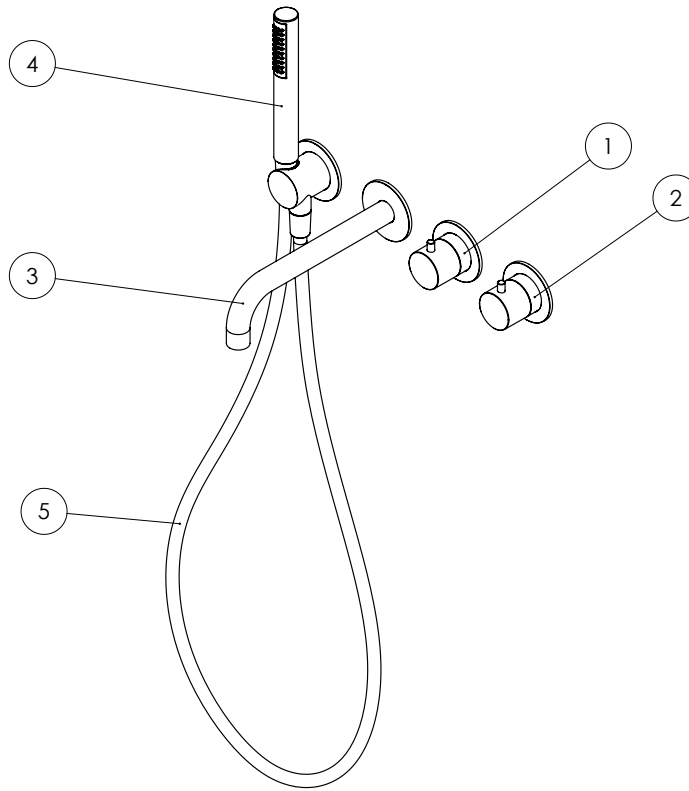

PRODUCT DATA SHEET

PRODUCT CODE

PROMOD440TRIMM

RANGE

Module

DESCRIPTION

Module 2 Control Trimset Matt Black With Bath Spout And Handshower

COLOUR Matt Black

MATERIAL Brass

FINISH Powder Coated

INSTALLATION TYPE Wall Mounted

WEIGHT 2.4kg

WARRANTY 15 Years

MIN. PRESSURE 1 Bar

MAX. PRESSURE 5 Bar

MOD440R - 2 OUTLET

FLOWRATE

PRESSURE (BAR)	EXIT 1 TOP OR BOTTOM	EXIT 2 BATH SPOUT	EXIT 3 HAND SHOWER	
MID	0.5	8.5	8	4.1
	1	12.4	11.7	6
	2	18	17	8.5
HIGH	3	22	21	10.6
	4	25.6	24	12.3
	5	28.5	26.7	13.8

TECHNICAL DIMENSIONS

Dimensions in mm unless otherwise specified.

Tolerances (per material type) apply.

V10622

SPARES DIAGRAM

NUMBER	PART CODE	DESCRIPTION
1	E005058.130HESC	Mod Handle, Collar and Plate for Diverter Matt Black
2	E005056.130HESC	Mod Handle, Collar and Plate for Thermostat Matt Black
3	E098007.130HESC	Module Bath Spout Matt Black
4	E082019.14100SC	Module Handshower Matt Black
5	C084043.00050ZZ	Module Shower Hose Matt Black