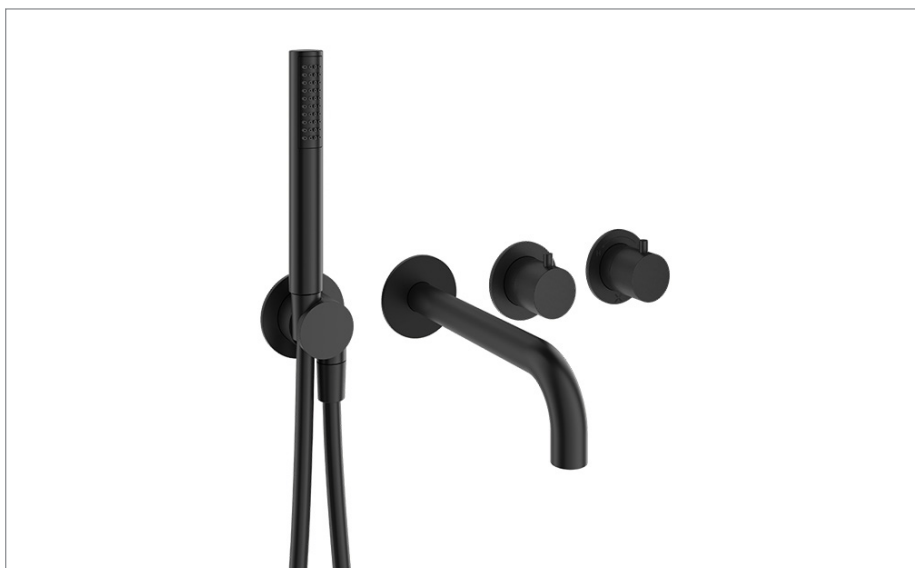

PRODUCT DATA SHEET

PRODUCT CODE

PROMOD440TRIMM

RANGE

Module

DESCRIPTION

Module 2 Control Trimset Matt Black With Bath Spout And Handshower

COLOUR Matt Black

MATERIAL Brass

FINISH Powder Coated

INSTALLATION TYPE Wall Mounted

WEIGHT 2.4kg

WARRANTY 15 Years

MIN. PRESSURE 1 Bar

MAX. PRESSURE 5 Bar

MOD440R - 2 OUTLET