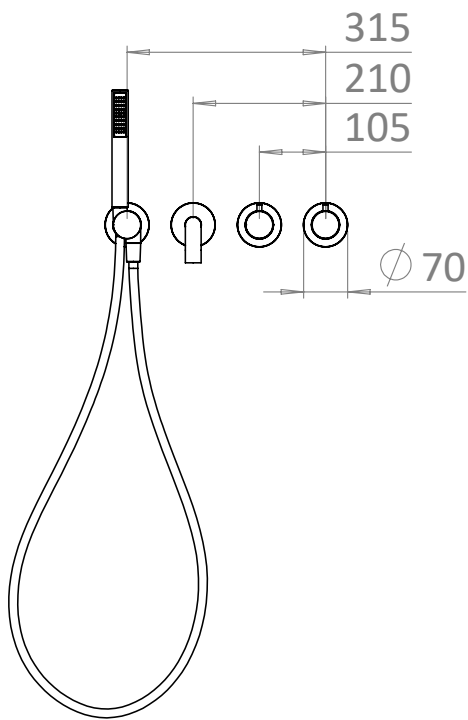

PRODUCT DATA SHEET

PRODUCT CODE

PROMOD440TRIMM

RANGE

Module

DESCRIPTION

Module 2 Control Trimset Matt Black With Bath Spout And Handshower

COLOUR Matt Black

MATERIAL Brass

FINISH Powder Coated

INSTALLATION TYPE Wall Mounted

WEIGHT 2.4kg

WARRANTY 15 Years

MIN. PRESSURE 1 Bar

MAX. PRESSURE 5 Bar

MOD440R - 2 OUTLET

FLOWRATE

PRESSURE (BAR)	EXIT 1 TOP OR BOTTOM	EXIT 2 BATH SPOUT	EXIT 3 HAND SHOWER	
MID	0.5	8.5	8	4.1
	1	12.4	11.7	6
	2	18	17	8.5
HIGH	3	22	21	10.6
	4	25.6	24	12.3
	5	28.5	26.7	13.8

TECHNICAL DIMENSIONS

Dimensions in mm unless otherwise specified.

Tolerances (per material type) apply.

V10622

SPARES DIAGRAM

NUMBER	PART CODE	DESCRIPTION
1	E005058.130HESC	Mod Handle, Collar and Plate for Diverter Matt Black
2	E005056.130HESC	Mod Handle, Collar and Plate for Thermostat Matt Black
3	E098007.130HESC	Module Bath Spout Matt Black
4	E082019.14100SC	Module Handshower Matt Black
5	C084043.00050ZZ	Module Shower Hose Matt Black