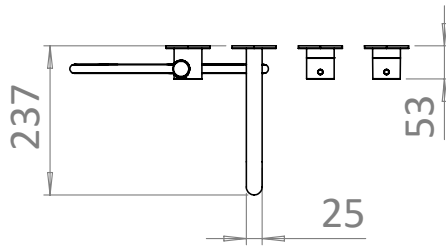

PRODUCT DATA SHEET

PRODUCT CODE

PROMOD440TRIMM

RANGE

Module

DESCRIPTION

Module 2 Control Trimset Matt Black With Bath Spout And Handshower

COLOUR Matt Black

MATERIAL Brass

FINISH Powder Coated

INSTALLATION TYPE Wall Mounted

WEIGHT 2.4kg

WARRANTY 15 Years

MIN. PRESSURE 1 Bar

MAX. PRESSURE 5 Bar

MOD440R - 2 OUTLET

FLOWRATE

PRESSURE (BAR)	EXIT 1 TOP OR BOTTOM	EXIT 2 BATH SPOUT	EXIT 3 HAND SHOWER	
MID	0.5	8.5	8	4.1
	1	12.4	11.7	6
	2	18	17	8.5
HIGH	3	22	21	10.6
	4	25.6	24	12.3
	5	28.5	26.7	13.8

TECHNICAL DIMENSIONS

Dimensions in mm unless otherwise specified.

Tolerances (per material type) apply.

V10622

SPARES DIAGRAM

NUMBER	PART CODE	DESCRIPTION
1	E005058.130HESC	Mod Handle, Collar and Plate for Diverter Matt Black
2	E005056.130HESC	Mod Handle, Collar and Plate for Thermostat Matt Black
3	E098007.130HESC	Module Bath Spout Matt Black
4	E082019.14100SC	Module Handshower Matt Black
5	C084043.00050ZZ	Module Shower Hose Matt Black