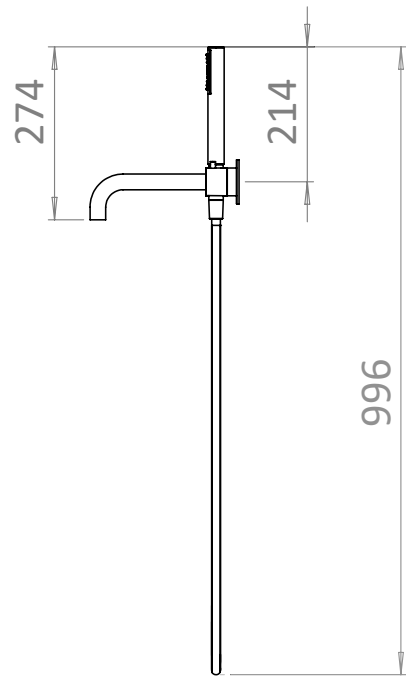

PRODUCT DATA SHEET

PRODUCT CODE

PROMOD440TRIMM

RANGE

Module

DESCRIPTION

Module 2 Control Trimset Matt Black With Bath Spout And Handshower

COLOUR Matt Black

MATERIAL Brass

FINISH Powder Coated

INSTALLATION TYPE Wall Mounted

WEIGHT 2.4kg

WARRANTY 15 Years

MIN. PRESSURE 1 Bar

MAX. PRESSURE 5 Bar

MOD440R - 2 OUTLET

FLOWRATE

PRESSURE (BAR)	EXIT 1 TOP OR BOTTOM	EXIT 2 BATH SPOUT	EXIT 3 HAND SHOWER	
MID	0.5	8.5	8	4.1
	1	12.4	11.7	6
	2	18	17	8.5
HIGH	3	22	21	10.6
	4	25.6	24	12.3
	5	28.5	26.7	13.8

TECHNICAL DIMENSIONS

Dimensions in mm unless otherwise specified.

Tolerances (per material type) apply.

V10622

SPARES DIAGRAM

NUMBER	PART CODE	DESCRIPTION
1	E005058.130HESC	Mod Handle, Collar and Plate for Diverter Matt Black
2	E005056.130HESC	Mod Handle, Collar and Plate for Thermostat Matt Black
3	E098007.130HESC	Module Bath Spout Matt Black
4	E082019.14100SC	Module Handshower Matt Black
5	C084043.00050ZZ	Module Shower Hose Matt Black