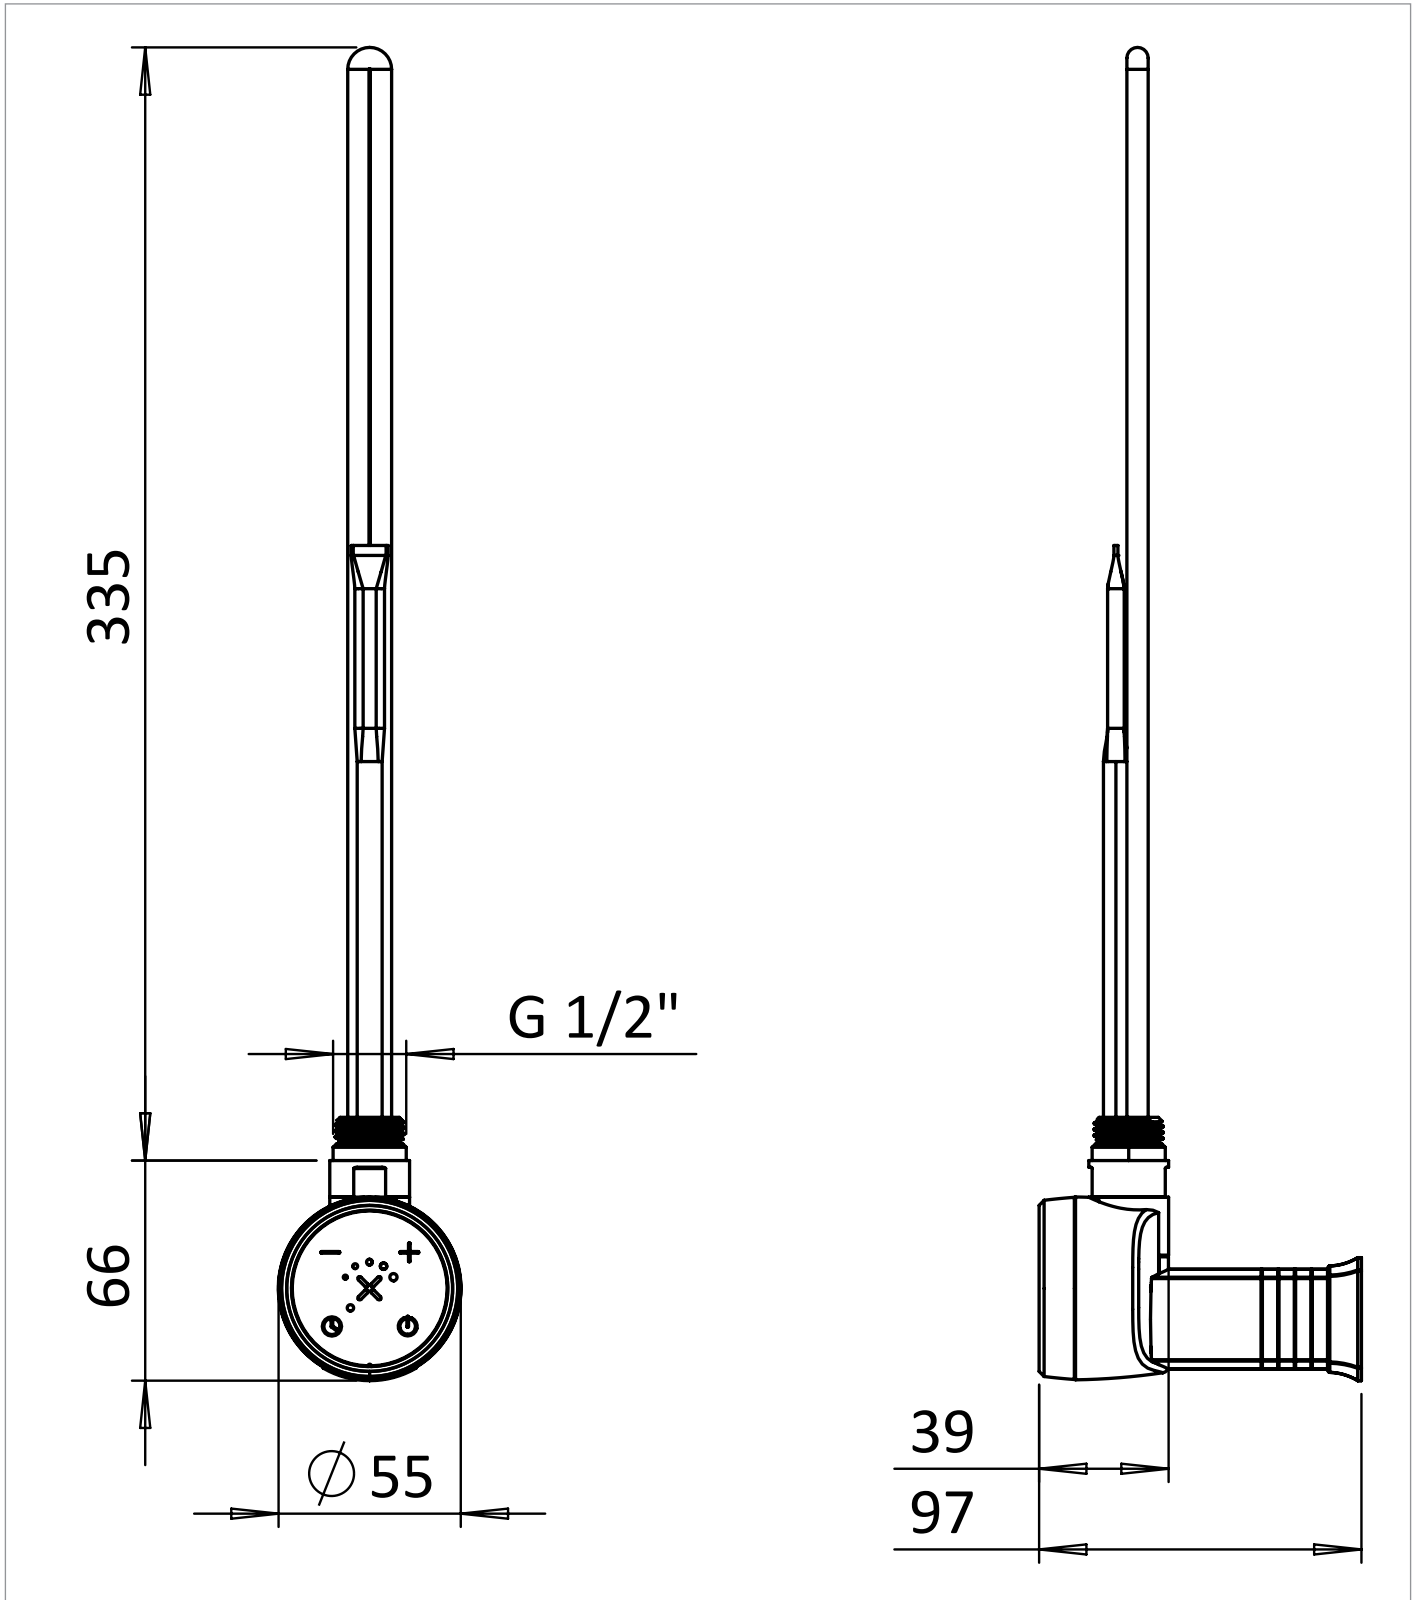

## DESCRIPTION

Element 400W Brushed Brass

WEBSITE LINK [Click Here](#)

CATEGORY	Heating
WARRANTY DETAILS	2 Years
COLOUR	Brushed Brass
FINISH APPLICATION	Lacquered
PRIMARY MATERIAL	ABS
PRODUCT WIDTH MM	55
PRODUCT LENGTH MM	401
PRODUCT DEPTH MM	97
PRODUCT NET WEIGHT KG	0.31
STANDARDS	BS EN 60335-1:2012

OUTPUT (WATTS)	400
IP RATING HEATING	IPx5
CUT OUT TEMPERATURE (DEGREES)	65
OUTPUT (BTU ΔT=50)	1364.85
FULLY FILLED WEIGHT (KG)	0.31

## TECHNICAL DIMENSIONS

Dimensions in mm unless otherwise specified.

Tolerances (per material type) apply.