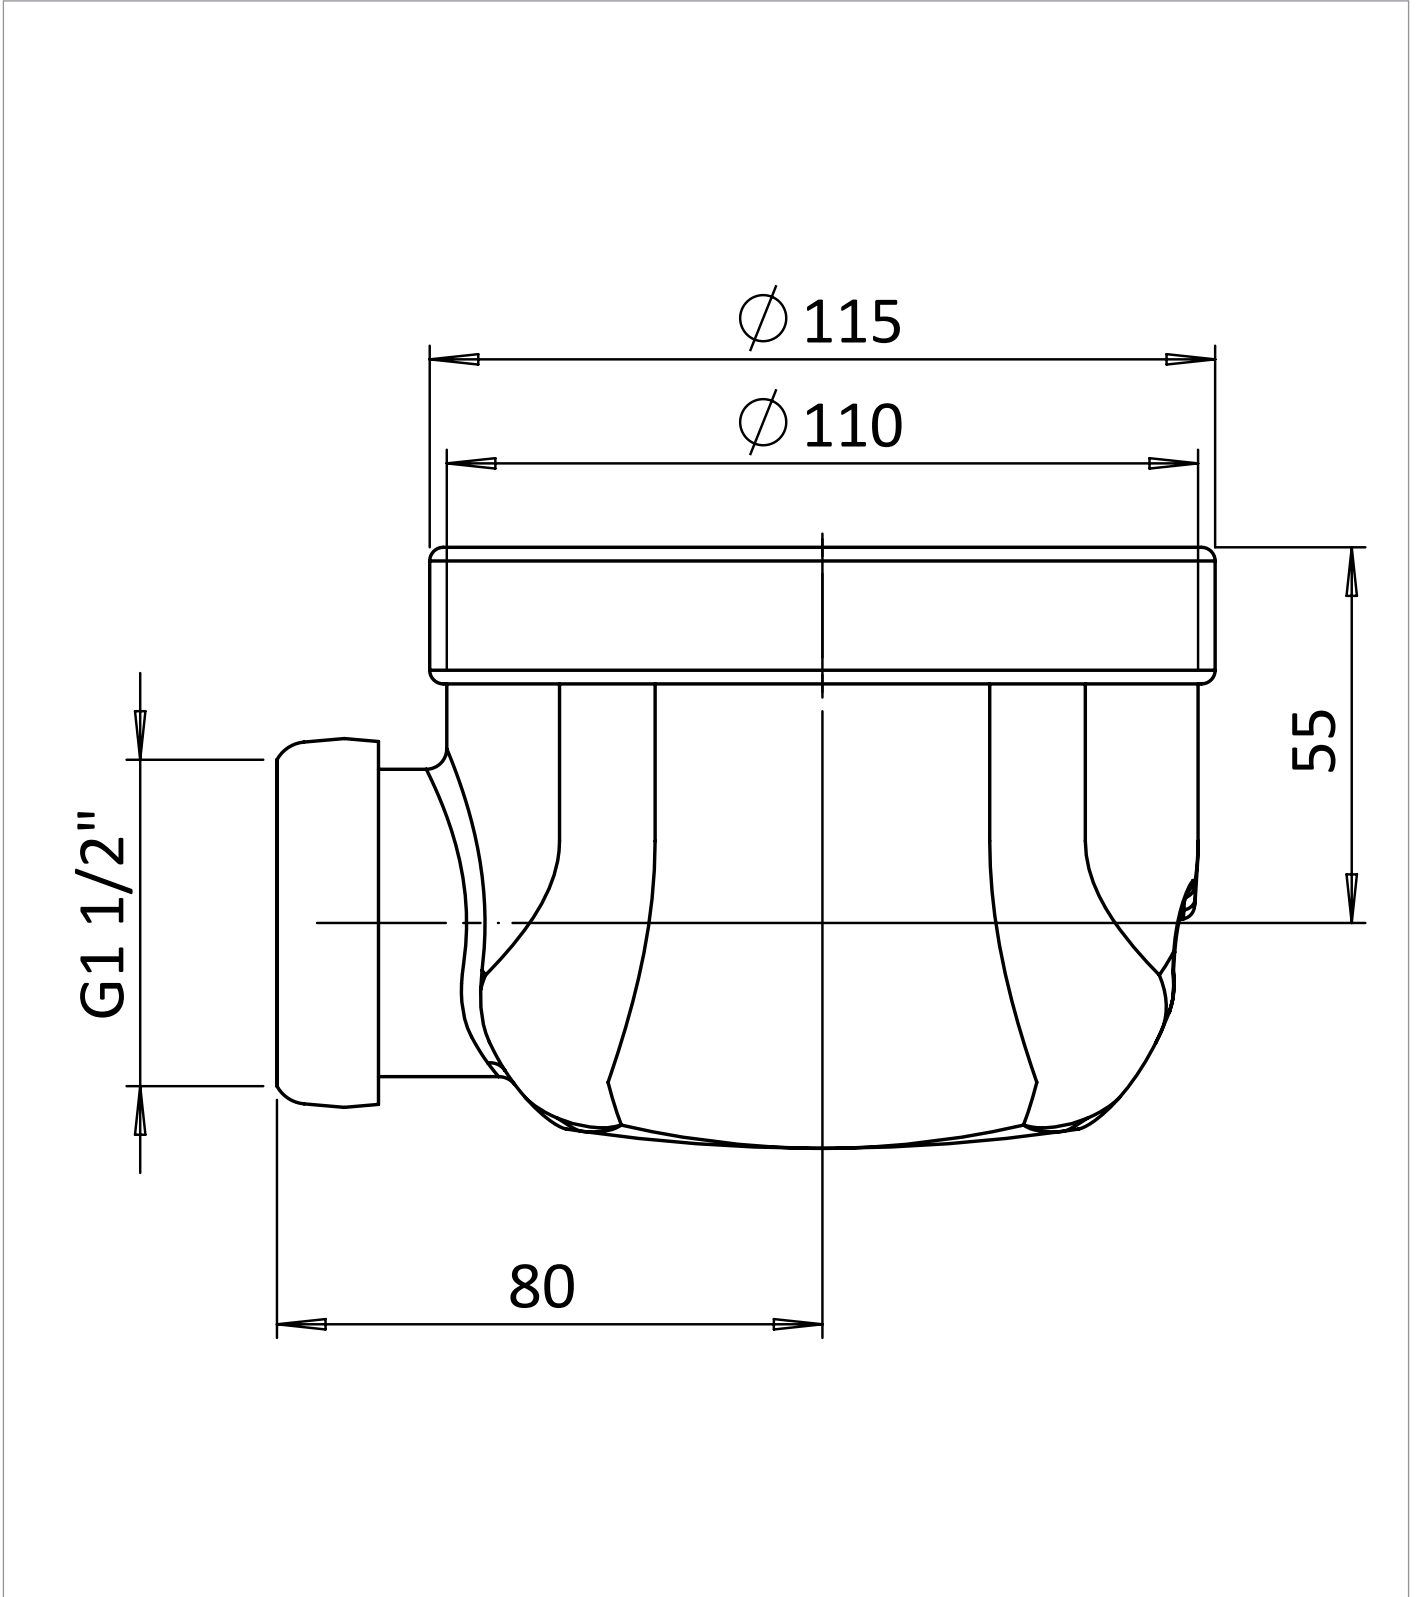

PRODUCT DATA SHEET

PRODUCT CODE

VTHFWS90

RANGE

25mm Vito

DESCRIPTION

Vito Shower Tray Waste 90mm

WEBSITE LINK [Click Here](#)

CATEGORY	Showering
WARRANTY DETAILS	2 Years
COLOUR	Grey
PRIMARY MATERIAL	NEOPRENE
PRODUCT WIDTH MM	90
PRODUCT HEIGHT MM	115
PRODUCT LENGTH MM	90
PRODUCT NET WEIGHT KG	0.2
STANDARDS	EN274

TECHNICAL DIMENSIONS

Dimensions in mm unless otherwise specified.

Tolerances (per material type) apply.

SPARES LIST

Only the parts labelled are available as spares.

NO SPARES AVAILABLE