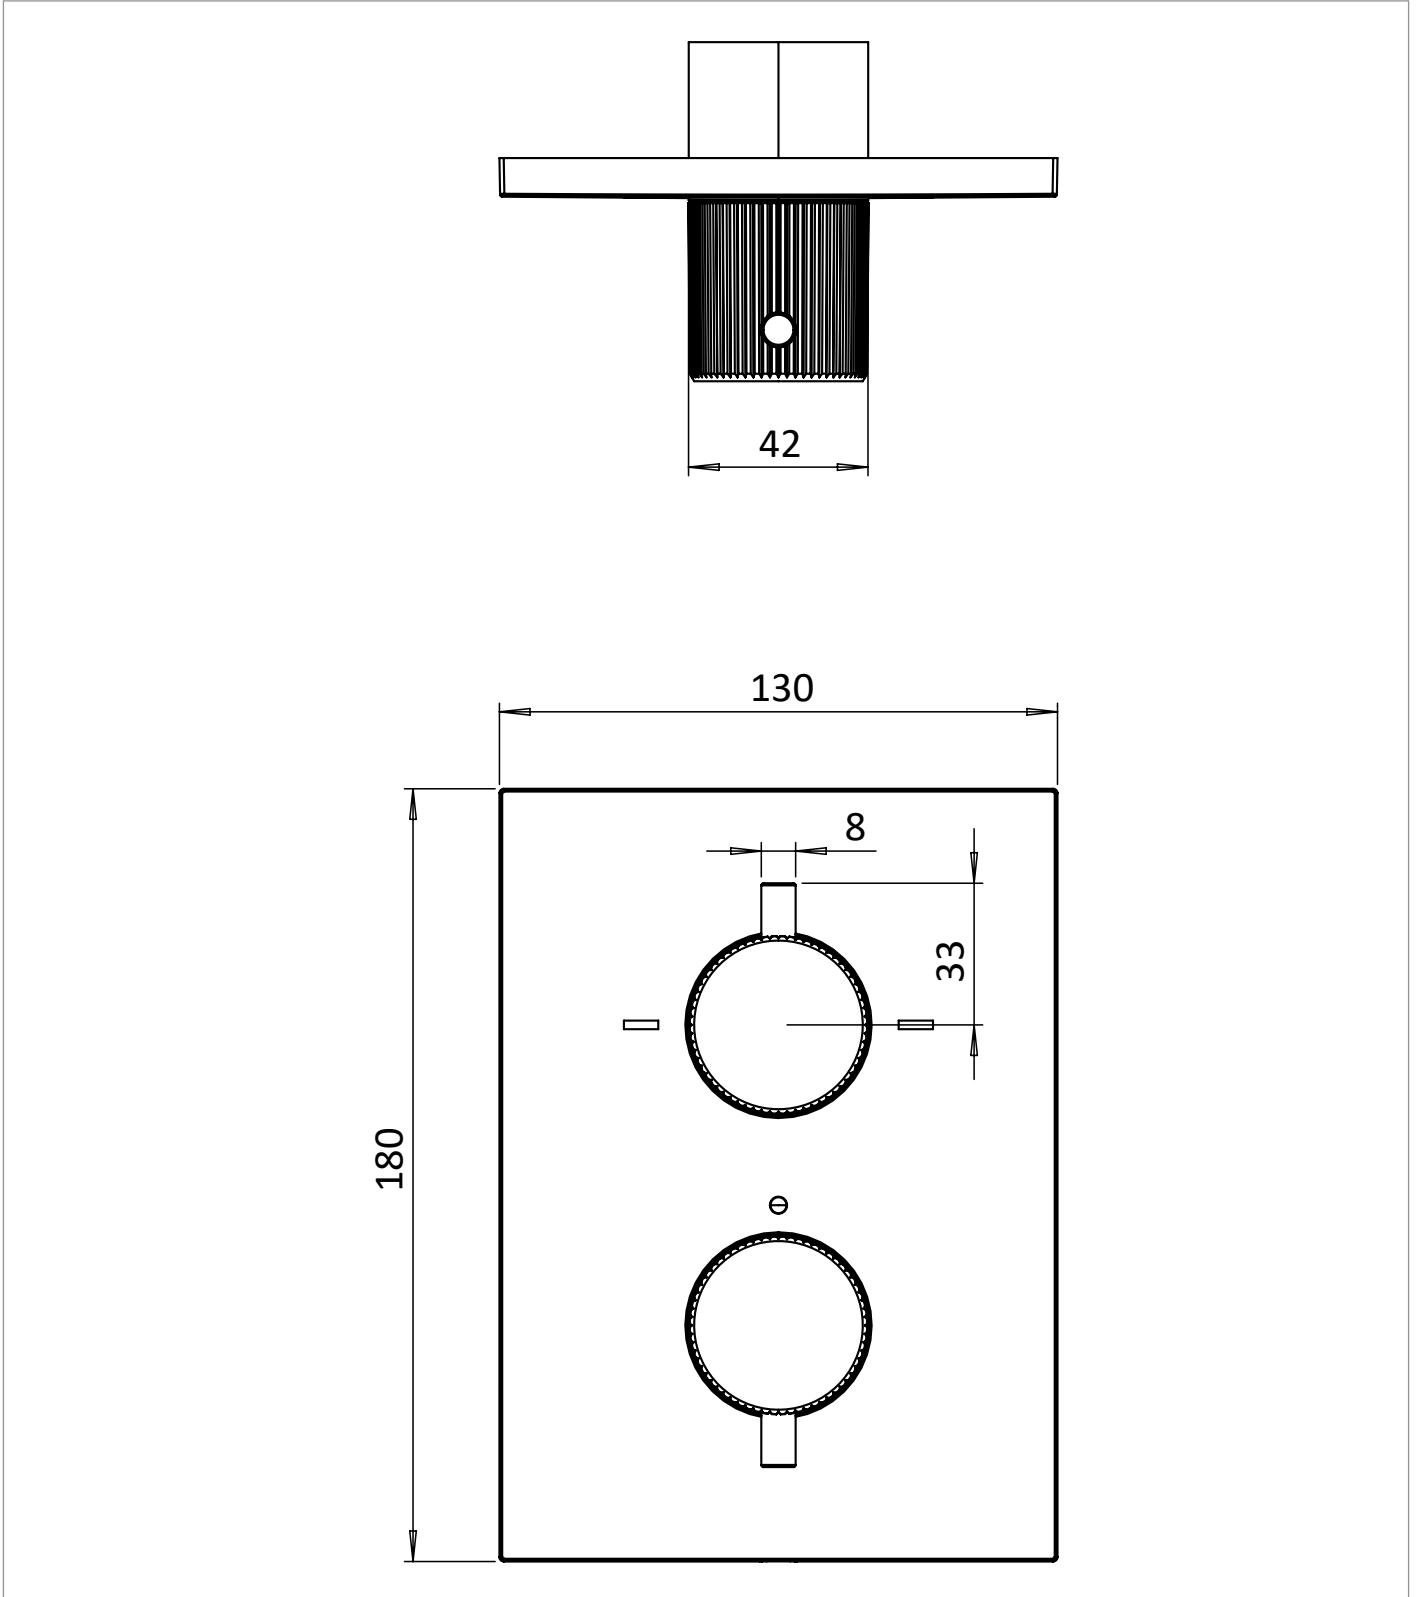

CATEGORY	Brassware
WARRANTY DETAILS	15 Years
COLOUR	Slate
FINISH APPLICATION	PVD
PRIMARY MATERIAL	316 Stainless Steel
INSTALL TYPE	Wall Mounted
PRODUCT WIDTH MM	130
PRODUCT HEIGHT MM	120
PRODUCT LENGTH MM	180
PRODUCT NET WEIGHT KG	2.66
STANDARDS	EN 1111:2017

MINIMUM PRESSURE (BAR)	0.5
MAX WORKING PRESSURE (BAR)	5
NUMBER OF OUTLETS	2
NUMBER OF FUNCTIONS	2
HEADWORK	Vernet VT28
INLET CONNECTIONS THREAD	G1/2"
OUTLET CONNECTIONS THREAD	G1/2"
WASTE INCLUDED	No
ANTI-SCALD	Yes
ENERGY SAVING	No
SHOWER HOSE & HANDSET ARE INCLUDED	No

TECHNICAL DIMENSIONS

Dimensions in mm unless otherwise specified.

Tolerances (per material type) apply.

SPARES LIST

Only the parts labelled are available as spares.

NUMBER	PART CODE	DESCRIPTION
1	E005065.393HESC	Knurled handles and pins 3ONE6 T finish
	E005065.310HESC	Knurled handles and pins 3ONE6 brushed
	E005065.382HESC	Knurled handles and pins 3ONE6 F finish
2	E034003.393ZLSC	Plate for 3ONE6 2 ways T finish
	E034003.382ZLSC	Plate for 3ONE6 2 ways F finish
	E034003.310ZLSC	Plate for 3ONE6 2 ways brushed