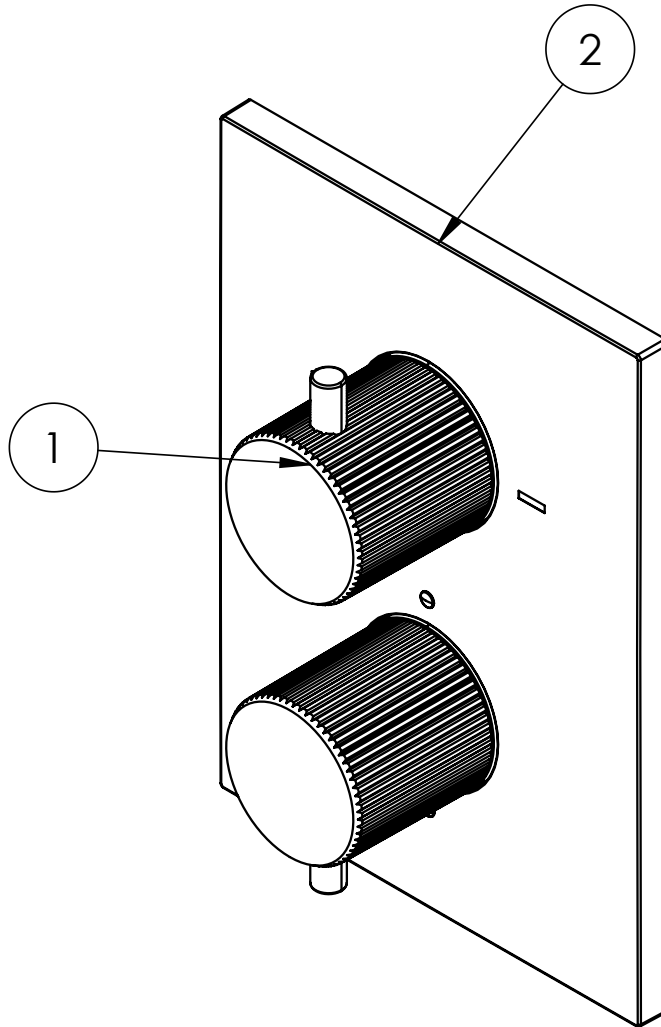

CATEGORY	Brassware
WARRANTY DETAILS	15 Years
COLOUR	Slate
FINISH APPLICATION	PVD
PRIMARY MATERIAL	316 Stainless Steel
INSTALL TYPE	Wall Mounted
PRODUCT WIDTH MM	130
PRODUCT HEIGHT MM	120
PRODUCT LENGTH MM	180
PRODUCT NET WEIGHT KG	2.66
STANDARDS	EN 1111:2017

MINIMUM PRESSURE (BAR)	0.5
MAX WORKING PRESSURE (BAR)	5
NUMBER OF OUTLETS	2
NUMBER OF FUNCTIONS	2
HEADWORK	Vernet VT28
INLET CONNECTIONS THREAD	G1/2"
OUTLET CONNECTIONS THREAD	G1/2"
WASTE INCLUDED	No
ANTI-SCALD	Yes
ENERGY SAVING	No
SHOWER HOSE & HANDSET ARE INCLUDED	No

TECHNICAL DIMENSIONS

Dimensions in mm unless otherwise specified.

Tolerances (per material type) apply.

SPARES LIST

Only the parts labelled are available as spares.

NUMBER	PART CODE	DESCRIPTION
1	E005065.393HESC	Knurled handles and pins 3ONE6 T finish
	E005065.310HESC	Knurled handles and pins 3ONE6 brushed
	E005065.382HESC	Knurled handles and pins 3ONE6 F finish
2	E034003.393ZLSC	Plate for 3ONE6 2 ways T finish
	E034003.382ZLSC	Plate for 3ONE6 2 ways F finish
	E034003.310ZLSC	Plate for 3ONE6 2 ways brushed