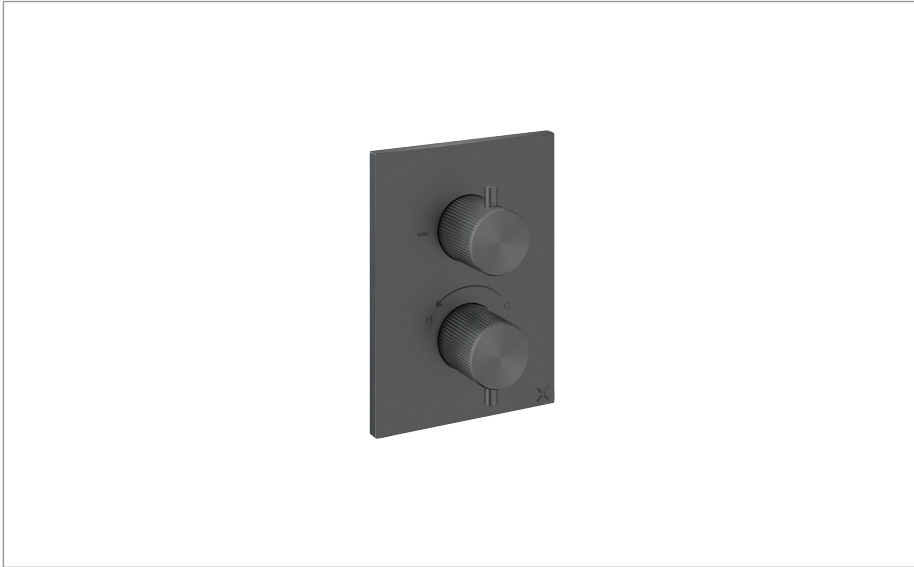

PRODUCT DATA SHEET

PRODUCT CODE

TSCB1500LBPST

RANGE

Crossbox

DESCRIPTION

3ONE6 Crossbox Trimset 2D Outlet
Stainless Slate

WEBSITE LINK [Click Here](#)

CATEGORY	Brassware
WARRANTY DETAILS	15 Years
COLOUR	Slate
FINISH APPLICATION	PVD
PRIMARY MATERIAL	316 Stainless Steel
INSTALL TYPE	Wall Mounted
PRODUCT WIDTH MM	130
PRODUCT HEIGHT MM	120
PRODUCT LENGTH MM	180
PRODUCT NET WEIGHT KG	2.66
STANDARDS	EN 1111:2017

MINIMUM PRESSURE (BAR)	0.5
MAX WORKING PRESSURE (BAR)	5
NUMBER OF OUTLETS	2
NUMBER OF FUNCTIONS	2
HEADWORK	Vernet VT28
INLET CONNECTIONS THREAD	G1/2"
OUTLET CONNECTIONS THREAD	G1/2"
WASTE INCLUDED	No
ANTI-SCALD	Yes
ENERGY SAVING	No
SHOWER HOSE & HANDSET ARE INCLUDED	No