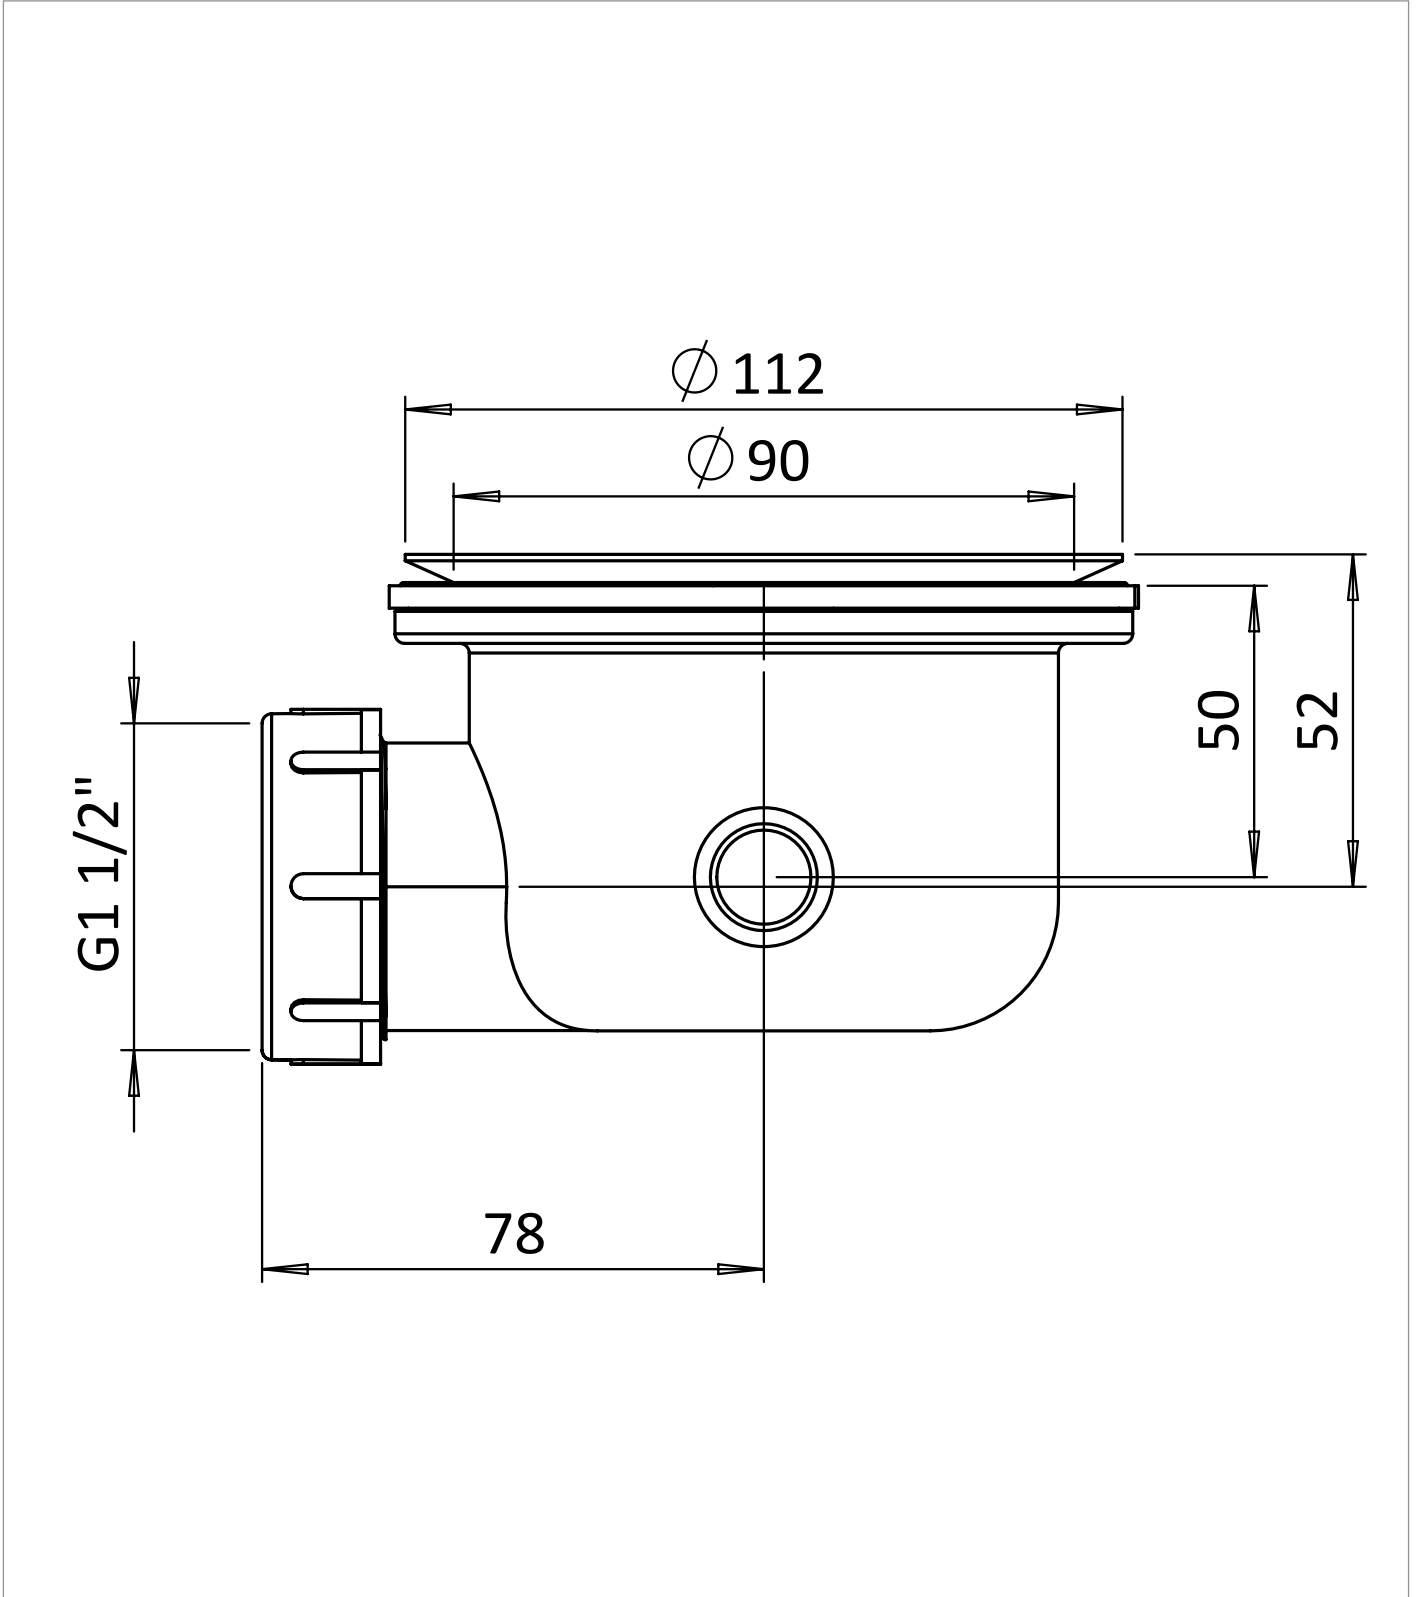

## DESCRIPTION

Creo Shower Tray Waste 90mm

WEBSITE LINK [Click Here](#)

CATEGORY	Showering
WARRANTY DETAILS	2 Years
COLOUR	White
PRIMARY MATERIAL	NEOPRENE
PRODUCT WIDTH MM	117
PRODUCT HEIGHT MM	80
PRODUCT DEPTH MM	137
PRODUCT NET WEIGHT KG	0.2
STANDARDS	EN274

WASTE WATER FLOW RATE LPM	30
WASTE SHAPE	Circular

## TECHNICAL DIMENSIONS

Dimensions in mm unless otherwise specified.

Tolerances (per material type) apply.