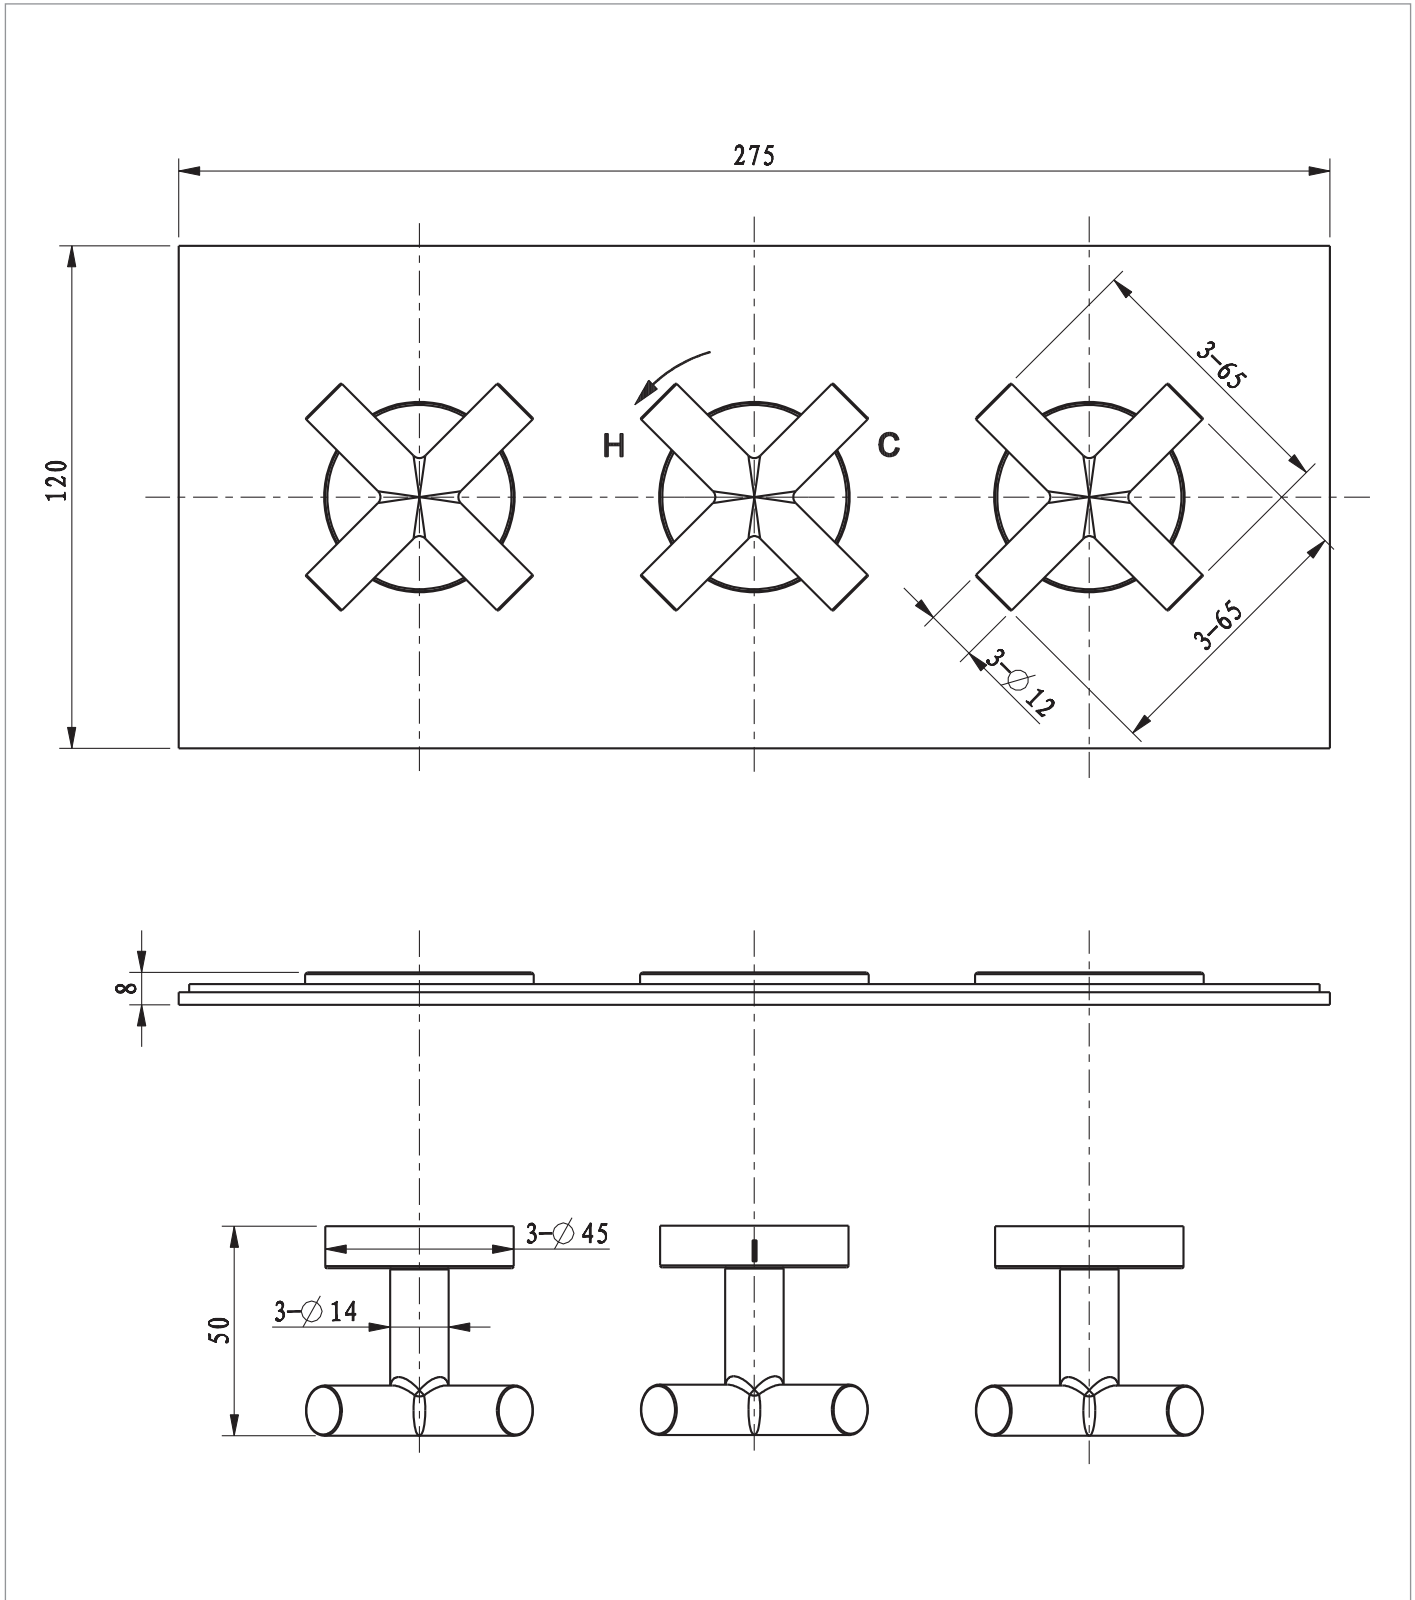

## DESCRIPTION

MPRO Crosshead 3 Handle Trimset  
(must be paired with WLBP2001RC\_V2  
or WLBP3001RC\_V2) Chrome

CATEGORY	Brassware
WARRANTY DETAILS	15 Years
COLOUR	Chrome
FINISH APPLICATION	Electroplated
PRIMARY MATERIAL	Brass
INSTALL TYPE	Wall Mounted
PRODUCT WIDTH MM	275
PRODUCT HEIGHT MM	120
PRODUCT LENGTH MM	58
PRODUCT DEPTH MM	58
PRODUCT NET WEIGHT KG	1.76

## TECHNICAL DIMENSIONS

Dimensions in mm unless otherwise specified.

Tolerances (per material type) apply.