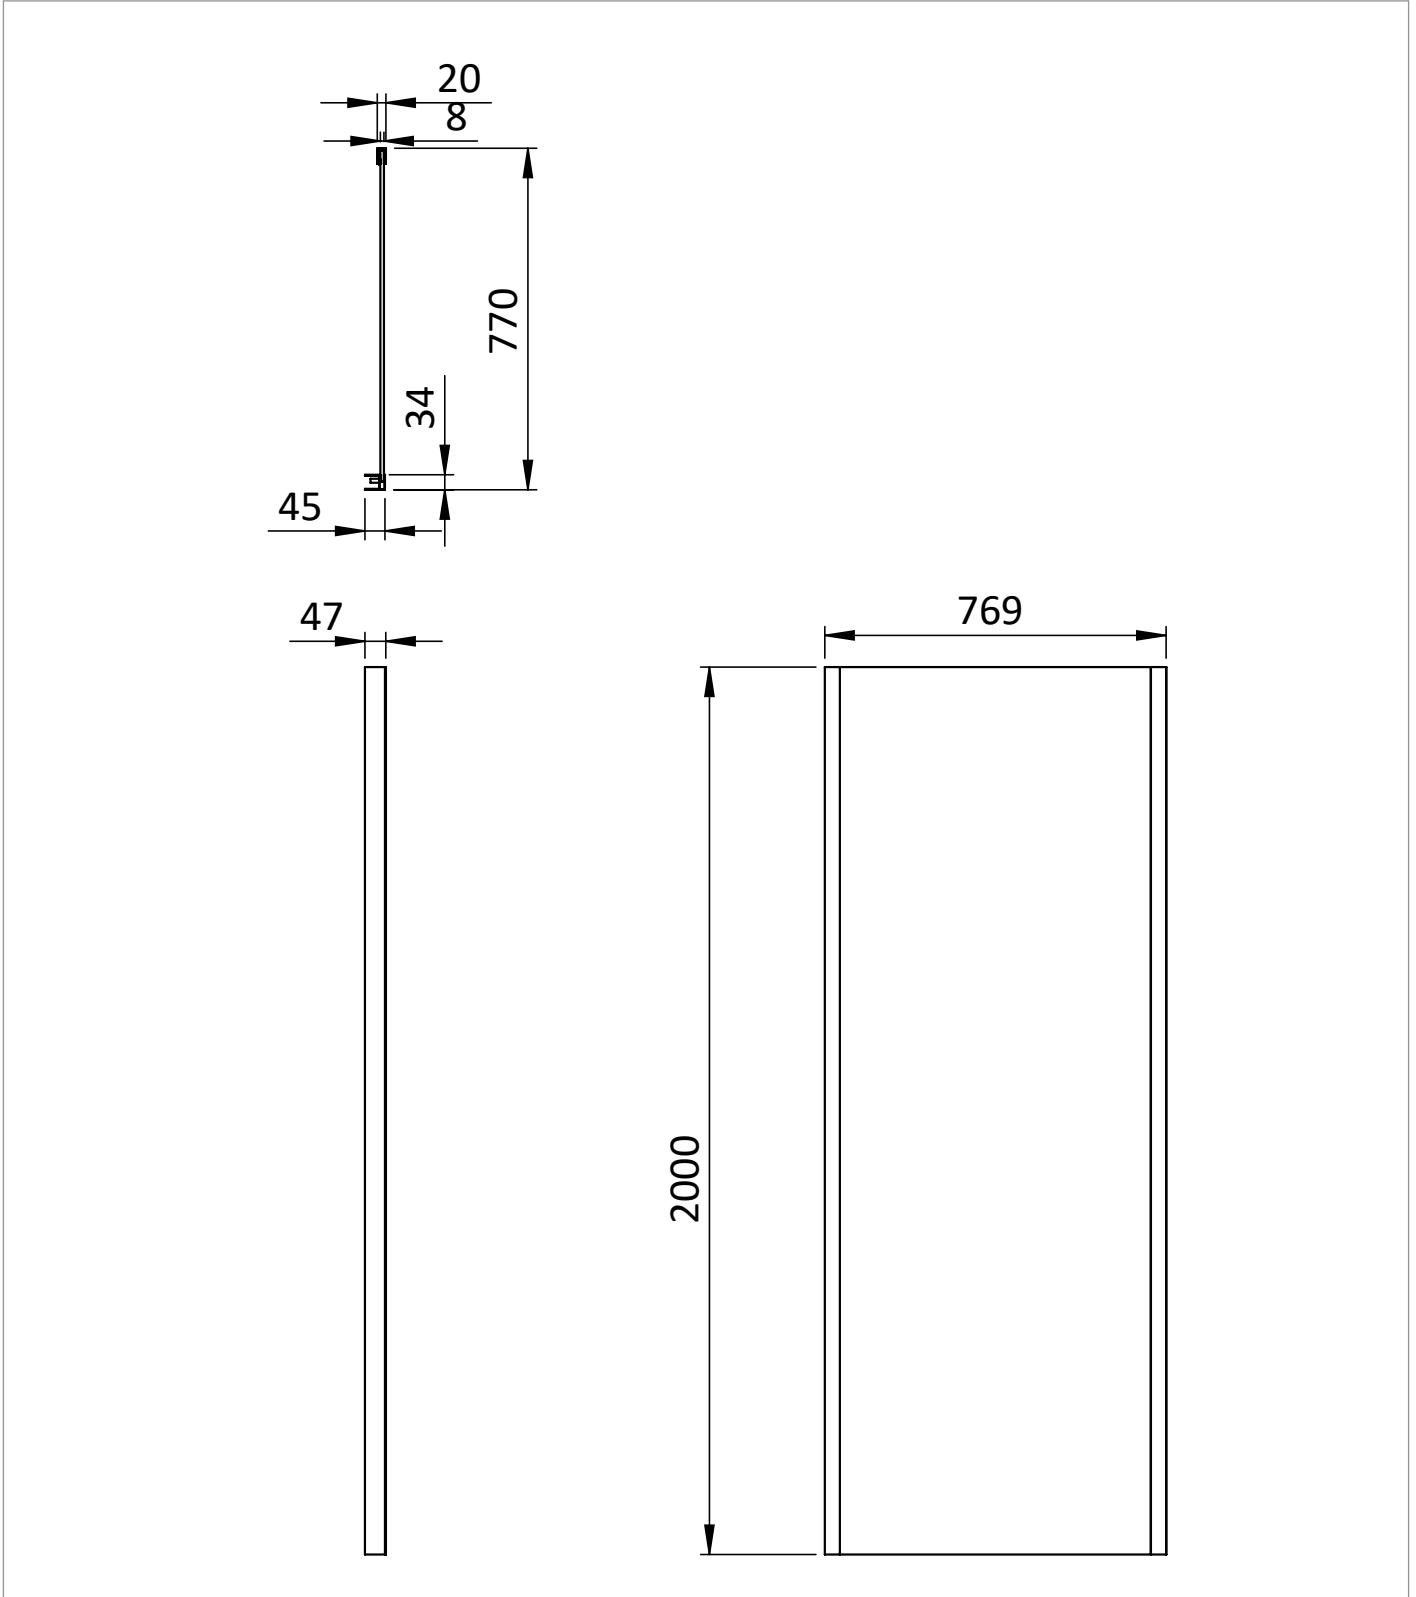

## DESCRIPTION

Asura 8mm Side Panel 800 for Infold Door Matt Black

WEBSITE LINK [Click Here](#)

CATEGORY	Showering
WARRANTY DETAILS	Lifetime
COLOUR	Matt Black
FINISH APPLICATION	Powder Coated
PRIMARY MATERIAL	Glass
SECONDARY MATERIAL	304 Stainless Steel
INSTALL TYPE	Wall Mounted
PRODUCT WIDTH MM	769
PRODUCT HEIGHT MM	2000
PRODUCT NET WEIGHT KG	36
STANDARDS	EN14428

## TECHNICAL DIMENSIONS

Dimensions in mm unless otherwise specified.

Tolerances (per material type) apply.