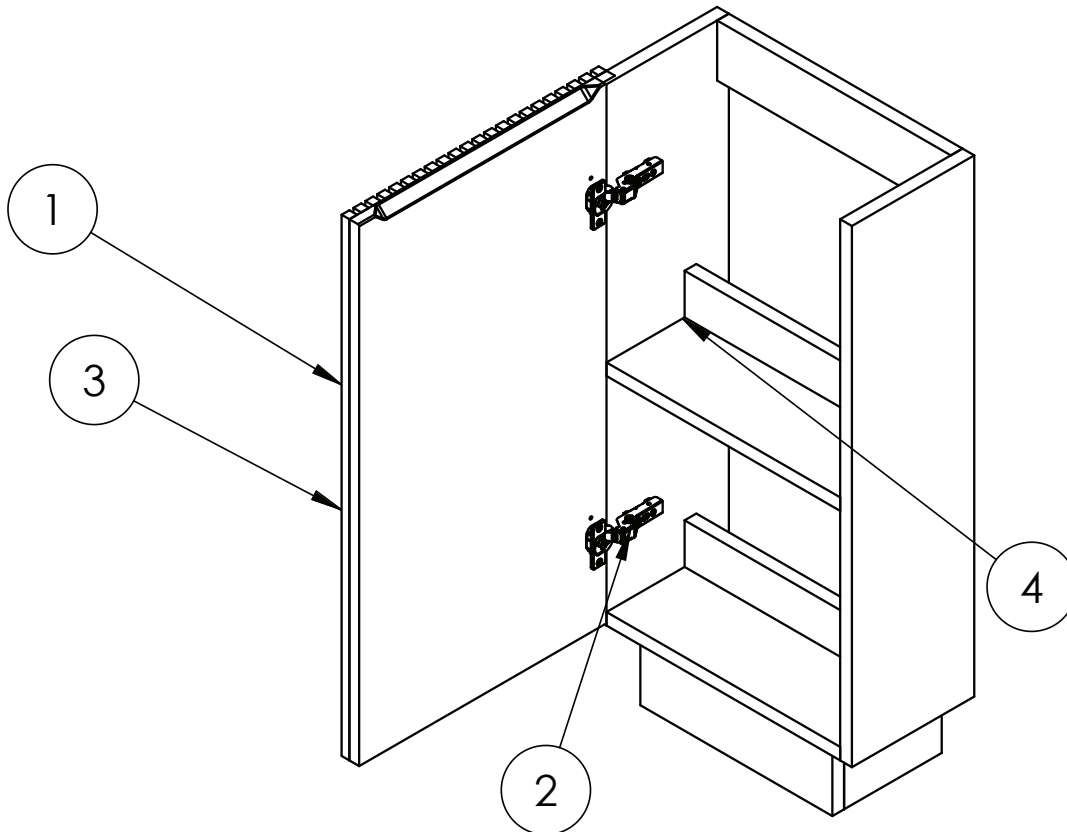

PRODUCT DATA SHEET

PRODUCT CODE

LM4000FSDSTAN

RANGE

Limit

DESCRIPTION

Limit 400mm Cloakroom Floorstanding Door Unit Steelwood

CATEGORY	Furniture
WARRANTY DETAILS	10 Years
COLOUR	Steelwood
FINISH APPLICATION	Melamine
PRIMARY MATERIAL	MFC
SECONDARY MATERIAL	MDF
INSTALL TYPE	Floor Standing
PRODUCT WIDTH MM	395
PRODUCT HEIGHT MM	820
PRODUCT DEPTH MM	218
PRODUCT NET WEIGHT KG	11.5
STANDARDS	No

COLOUR CODE / REFERENCE	H3190 ST19
DRAWER BOX	0
DRAWER RUNNERS	0
WALL HANGERS	No
ADJUSTABLE FEET	No
DRAWER OPERATION	No

TECHNICAL DIMENSIONS

Dimensions in mm unless otherwise specified.

Tolerances (per material type) apply.

SPARES LIST

Only the parts labelled are available as spares.

NUMBER	PART CODE	DESCRIPTION
1	DF_LM4000FSDWSAN	Limit 400mm FS Cloakroom Door Front Warm Stone
	DF_LM4000FSDRWAN	Limit 400mm FS Cloakroom Door Front Royal Walnut
	DF_LM4000FSDMOAN	Limit 400mm FS Cloakroom Door Front Modern Oak
	DF_LM4000FSDSTAN	Limit 400mm FS Cloakroom Door Front Steelwood
2	LIMITHINGE	Limit Door Hinges
3	LIMITPUSHOPEN	Limit Push to Open Mechanism
4	LIMITPINS	Limit Shelf Pins