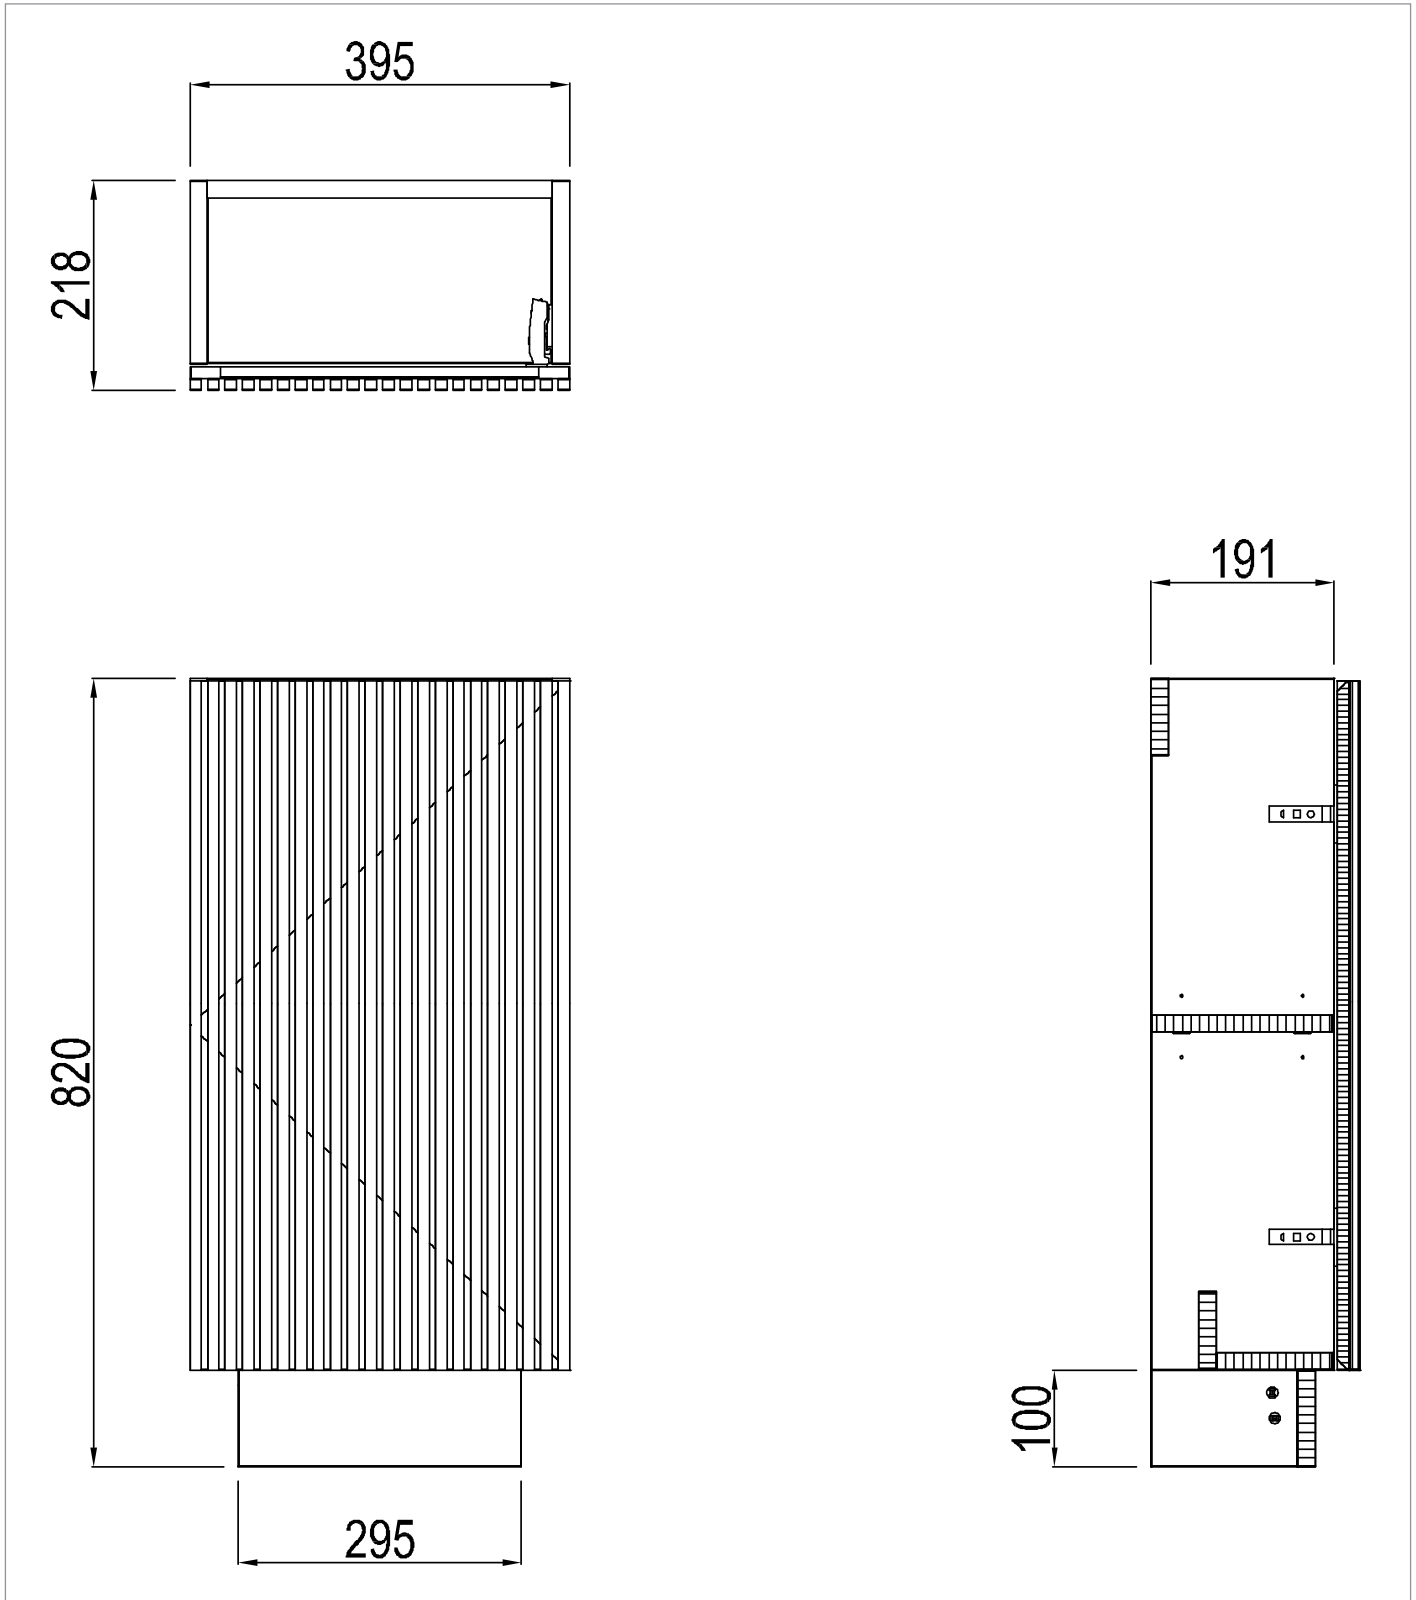

PRODUCT DATA SHEET

PRODUCT CODE

LM4000FSDSTAN

RANGE

Limit

DESCRIPTION

Limit 400mm Cloakroom Floorstanding Door Unit Steelwood

CATEGORY	Furniture
WARRANTY DETAILS	10 Years
COLOUR	Steelwood
FINISH APPLICATION	Melamine
PRIMARY MATERIAL	MFC
SECONDARY MATERIAL	MDF
INSTALL TYPE	Floor Standing
PRODUCT WIDTH MM	395
PRODUCT HEIGHT MM	820
PRODUCT DEPTH MM	218
PRODUCT NET WEIGHT KG	11.5
STANDARDS	No

COLOUR CODE / REFERENCE	H3190 ST19
DRAWER BOX	0
DRAWER RUNNERS	0
WALL HANGERS	No
ADJUSTABLE FEET	No
DRAWER OPERATION	No

TECHNICAL DIMENSIONS

Dimensions in mm unless otherwise specified.

Tolerances (per material type) apply.

SPARES LIST

Only the parts labelled are available as spares.

NUMBER	PART CODE	DESCRIPTION
1	DF_LM4000FSDWSAN	Limit 400mm FS Cloakroom Door Front Warm Stone
	DF_LM4000FSDRWAN	Limit 400mm FS Cloakroom Door Front Royal Walnut
	DF_LM4000FSDMOAN	Limit 400mm FS Cloakroom Door Front Modern Oak
	DF_LM4000FSDSTAN	Limit 400mm FS Cloakroom Door Front Steelwood
2	LIMITHINGE	Limit Door Hinges
3	LIMITPUSHOPEN	Limit Push to Open Mechanism
4	LIMITPINS	Limit Shelf Pins