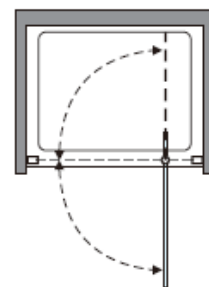

Code	Door Type	Door Height mm	Adjustment in alcove (mm) X	Side adjustment (mm) Y
KLPDSC0760	Pivot Door 760	1900	720-760	
KLPDSC0800	Pivot Door 800	1900	760-800	
KLPDSC0900	Pivot Door 900	1900	860-900	
KLSPSC0760	Side Panel 760	1900		730-750
KLSPSC0800	Side Panel 800	1900		770-790
KLSPSC0900	Side Panel 900	1900		870-890

CODE

KLPDSC0760

CODE

KLPDSC0800

CODE

KLPDSC0900

A		Cap for wall profile L R x2
B		Cap for adjusting profile x2
C		Wall plug x8
D		Wall profile x2
E		Cover strip x2
F		ST4*30 x8

G		ST4*8 x6
H		Upright seal x1
I		Short bottom seal x1
J		Long bottom seal x1
K		Magnetic seal x1
L		Handle x1

AA		Cap for Corner post profile x2
AB		Cap for adjusting profile x1
AC		Cover strip x1
AD		ST4*8 x3