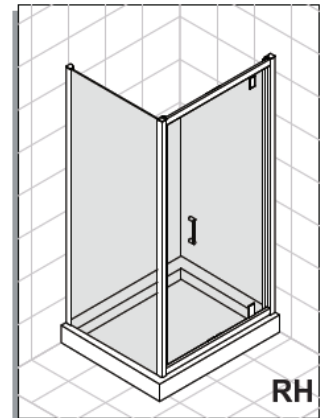

Code	Door Type	Door Height mm	Adjustment in alcove (mm) X	Side adjustment (mm) Y
KLPDSC0760	Pivot Door 760	1900	720-760	
KLPDSC0800	Pivot Door 800	1900	760-800	
KLPDSC0900	Pivot Door 900	1900	860-900	
KLSPSC0760	Side Panel 760	1900		730-750
KLSPSC0800	Side Panel 800	1900		770-790
KLSPSC0900	Side Panel 900	1900		870-890

CODE KLPDSC0760

CODE KLPDSC0800

CODE

KLPDSC0900

A		Cap for wall profile L R x2
B		Cap for adjusting profile x2
C		Wall plug x8
D		Wall profile x2
E		Cover strip x2
F		ST4*30 x8

G		ST4*8 x6
H		Upright seal x1
I		Short bottom seal x1
J		Long bottom seal x1
K		Magnetic seal x1
L		Handle x1

AA		Cap for Corner post profile L R x2
AB		Cap for adjusting profile x1
AC		Cover strip x1
AD		ST4*8 x3