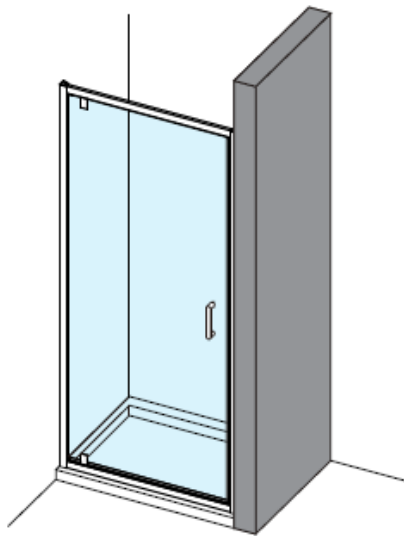

Code	Door Type	Door Height mm	Adjustment in alcove (mm) X	Side adjustment (mm) Y
KLPDSC0760	Pivot Door 760	1900	720-760	
KLPDSC0800	Pivot Door 800	1900	760-800	
KLPDSC0900	Pivot Door 900	1900	860-900	
KLSPSC0760	Side Panel 760	1900		730-750
KLSPSC0800	Side Panel 800	1900		770-790
KLSPSC0900	Side Panel 900	1900		870-890

CODE KLPDSC0760

CODE KLPDSC0800

CODE

KLPDSC0900

A		Cap for wall profile L R x2
B		Cap for adjusting profile x2
C		Wall plug x8
D		Wall profile x2
E		Cover strip x2
F		ST4*30 x8

G		ST4*8 x6
H		Upright seal x1
I		Short bottom seal x1
J		Long bottom seal x1
K		Magnetic seal x1
L		Handle x1

AA		Cap for Corner post profile L R x2
AB		Cap for adjusting profile x1
AC		Cover strip x1
AD		ST4*8 x3