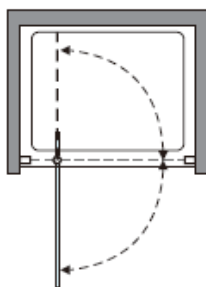

Code	Door Type	Door Height mm	Adjustment in alcove (mm) X	Side adjustment (mm) Y
KLPDSC0760	Pivot Door 760	1900	720-760	
KLPDSC0800	Pivot Door 800	1900	760-800	
KLPDSC0900	Pivot Door 900	1900	860-900	
KLSPSC0760	Side Panel 760	1900		730-750
KLSPSC0800	Side Panel 800	1900		770-790
KLSPSC0900	Side Panel 900	1900		870-890

CODE

KLPDSC0760

CODE

KLPDSC0800

CODE

KLPDSC0900

A		Cap for wall profile L R x2
B		Cap for adjusting profile x2
C		Wall plug x8
D		Wall profile x2
E		Cover strip x2
F		ST4*30 x8

G		ST4*8 x6
H		Upright seal x1
I		Short bottom seal x1
J		Long bottom seal x1
K		Magnetic seal x1
L		Handle x1

AA		Cap for Corner post profile x2
AB		Cap for adjusting profile x1
AC		Cover strip x1
AD		ST4*8 x3