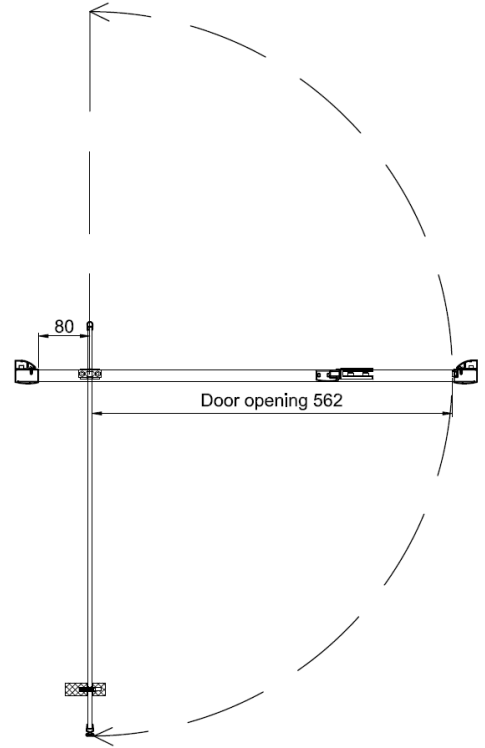

Code	Door Type	Door Height mm	Adjustment in alcove (mm) X	Side adjustment (mm) Y
KLPDSC0760	Pivot Door 760	1900	720-760	
KLPDSC0800	Pivot Door 800	1900	760-800	
KLPDSC0900	Pivot Door 900	1900	860-900	
KLSPSC0760	Side Panel 760	1900		730-750
KLSPSC0800	Side Panel 800	1900		770-790
KLSPSC0900	Side Panel 900	1900		870-890

CODE KLPDSC0760

CODE KLPDSC0800

CODE

KLPDSC0900

A		Cap for wall profile L R x2
B		Cap for adjusting profile x2
C		Wall plug x8
D		Wall profile x2
E		Cover strip x2
F		ST4*30 x8

G		ST4*8 x6
H		Upright seal x1
I		Short bottom seal x1
J		Long bottom seal x1
K		Magnetic seal x1
L		Handle x1

AA		Cap for Corner post profile L R x2
AB		Cap for adjusting profile x1
AC		Cover strip x1
AD		ST4*8 x3