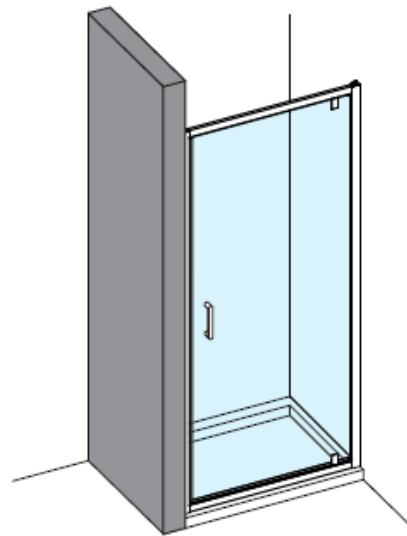

Code	Door Type	Door Height mm	Adjustment in alcove (mm) X	Side adjustment (mm) Y
KLPDSC0760	Pivot Door 760	1900	720-760	
KLPDSC0800	Pivot Door 800	1900	760-800	
KLPDSC0900	Pivot Door 900	1900	860-900	
KLSPSC0760	Side Panel 760	1900		730-750
KLSPSC0800	Side Panel 800	1900		770-790
KLSPSC0900	Side Panel 900	1900		870-890

CODE KLPDSC0760

CODE KLPDSC0800

CODE

KLPDSC0900

A		Cap for wall profile L R x2
B		Cap for adjusting profile x2
C		Wall plug x8
D		Wall profile x2
E		Cover strip x2
F		ST4*30 x8

G		ST4*8 x6
H		Upright seal x1
I		Short bottom seal x1
J		Long bottom seal x1
K		Magnetic seal x1
L		Handle x1

AA		Cap for Corner post profile L R x2
AB		Cap for adjusting profile x1
AC		Cover strip x1
AD		ST4*8 x3