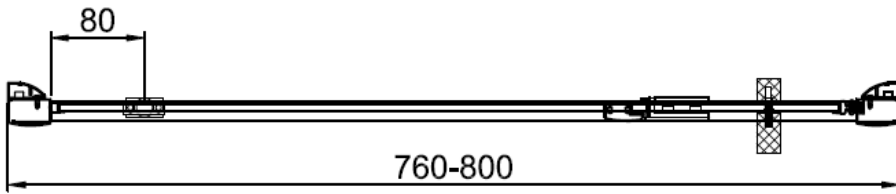

Code	Door Type	Door Height mm	Adjustment in alcove (mm) X	Side adjustment (mm) Y
KLPDSC0760	Pivot Door 760	1900	720-760	
KLPDSC0800	Pivot Door 800	1900	760-800	
KLPDSC0900	Pivot Door 900	1900	860-900	
KLSPSC0760	Side Panel 760	1900		730-750
KLSPSC0800	Side Panel 800	1900		770-790
KLSPSC0900	Side Panel 900	1900		870-890

CODE

KLPDSC0760

CODE

KLPDSC0800

CODE

KLPDSC0900

A		Cap for wall profile L R x2
B		Cap for adjusting profile x2
C		Wall plug x8
D		Wall profile x2
E		Cover strip x2
F		ST4*30 x8

G		ST4*8 x6
H		Upright seal x1
I		Short bottom seal x1
J		Long bottom seal x1
K		Magnetic seal x1
L		Handle x1