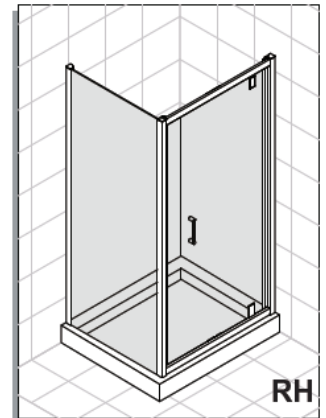

Code	Door Type	Door Height mm	Adjustment in alcove (mm) X	Side adjustment (mm) Y
KLPDSC0760	Pivot Door 760	1900	720-760	
KLPDSC0800	Pivot Door 800	1900	760-800	
KLPDSC0900	Pivot Door 900	1900	860-900	
KLSPSC0760	Side Panel 760	1900		730-750
KLSPSC0800	Side Panel 800	1900		770-790
KLSPSC0900	Side Panel 900	1900		870-890

CODE

KLPDSC0760

CODE

KLPDSC0800

CODE

KLPDSC0900

A		Cap for wall profile L R x2
B		Cap for adjusting profile x2
C		Wall plug x8
D		Wall profile x2
E		Cover strip x2
F		ST4*30 x8

G		ST4*8 x6
H		Upright seal x1
I		Short bottom seal x1
J		Long bottom seal x1
K		Magnetic seal x1
L		Handle x1

AA		Cap for Corner post profile x2
AB		Cap for adjusting profile x1
AC		Cover strip x1
AD		ST4*8 x3