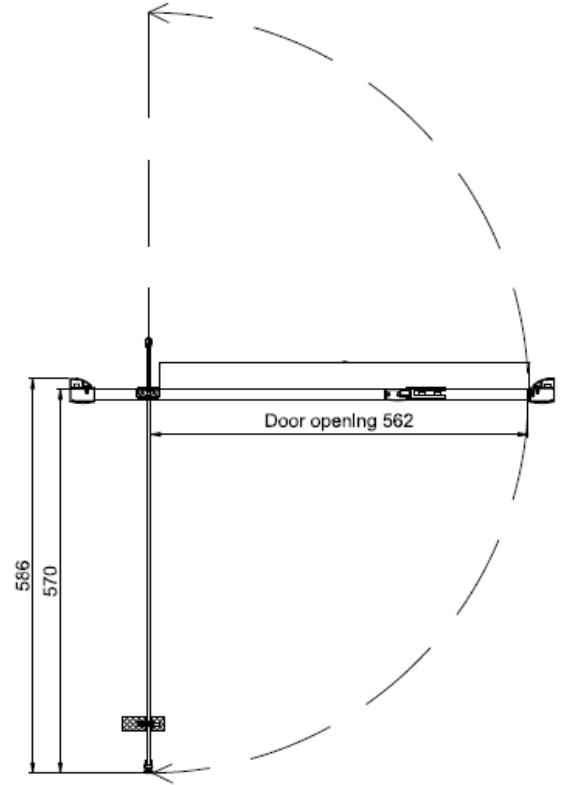

Code	Door Type	Door Height mm	Adjustment in alcove (mm) X	Side adjustment (mm) Y
KLPDSC0760	Pivot Door 760	1900	720-760	
KLPDSC0800	Pivot Door 800	1900	760-800	
KLPDSC0900	Pivot Door 900	1900	860-900	
KLSPSC0760	Side Panel 760	1900		730-750
KLSPSC0800	Side Panel 800	1900		770-790
KLSPSC0900	Side Panel 900	1900		870-890

CODE

KLPDSC0760

CODE

KLPDSC0800

CODE

KLPDSC0900

A		Cap for wall profile L R x2
B		Cap for adjusting profile x2
C		Wall plug x8
D		Wall profile x2
E		Cover strip x2
F		ST4*30 x8

G		ST4*8 x6
H		Upright seal x1
I		Short bottom seal x1
J		Long bottom seal x1
K		Magnetic seal x1
L		Handle x1

AA		Cap for Corner post profile x2
AB		Cap for adjusting profile x1
AC		Cover strip x1
AD		ST4*8 x3