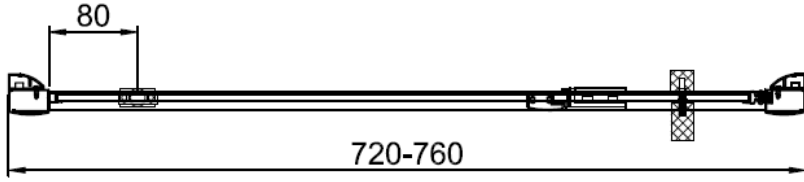

Code	Door Type	Door Height mm	Adjustment in alcove (mm) X	Side adjustment (mm) Y
KLPDSC0760	Pivot Door 760	1900	720-760	
KLPDSC0800	Pivot Door 800	1900	760-800	
KLPDSC0900	Pivot Door 900	1900	860-900	
KLSPSC0760	Side Panel 760	1900		730-750
KLSPSC0800	Side Panel 800	1900		770-790
KLSPSC0900	Side Panel 900	1900		870-890

CODE

KLPDSC0760

CODE

KLPDSC0800

CODE

KLPDSC0900

A		Cap for wall profile L R x2
B		Cap for adjusting profile x2
C		Wall plug x8
D		Wall profile x2
E		Cover strip x2
F		ST4*30 x8

G		ST4*8 x6
H		Upright seal x1
I		Short bottom seal x1
J		Long bottom seal x1
K		Magnetic seal x1
L		Handle x1