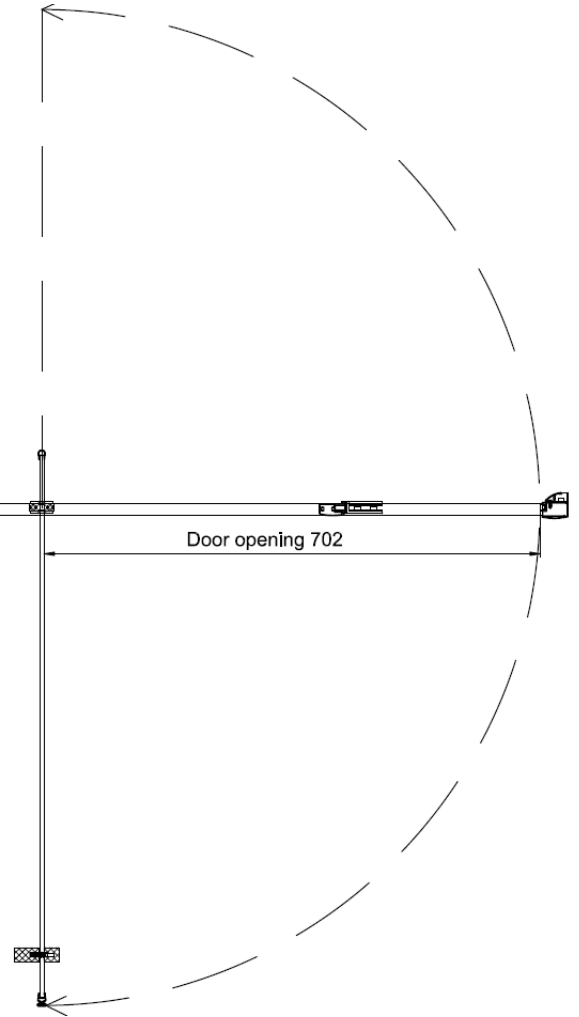

Code	Door Type	Door Height mm	Adjustment in alcove (mm) X	Side adjustment (mm) Y
KLPDSC0760	Pivot Door 760	1900	720-760	
KLPDSC0800	Pivot Door 800	1900	760-800	
KLPDSC0900	Pivot Door 900	1900	860-900	
KLSPSC0760	Side Panel 760	1900		730-750
KLSPSC0800	Side Panel 800	1900		770-790
KLSPSC0900	Side Panel 900	1900		870-890

CODE KLPDSC0760

CODE KLPDSC0800

CODE

KLPDSC0900

A		Cap for wall profile L R x2
B		Cap for adjusting profile x2
C		Wall plug x8
D		Wall profile x2
E		Cover strip x2
F		ST4*30 x8

G		ST4*8 x6
H		Upright seal x1
I		Short bottom seal x1
J		Long bottom seal x1
K		Magnetic seal x1
L		Handle x1

AA		Cap for Corner post profile L R x2
AB		Cap for adjusting profile x1
AC		Cover strip x1
AD		ST4*8 x3