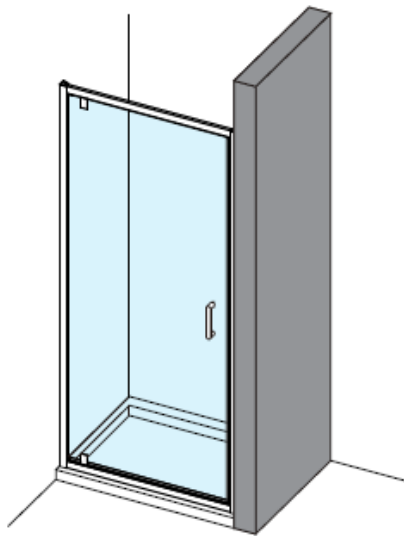

Code	Door Type	Door Height mm	Adjustment in alcove (mm) X	Side adjustment (mm) Y
KLPDSC0760	Pivot Door 760	1900	720-760	
KLPDSC0800	Pivot Door 800	1900	760-800	
KLPDSC0900	Pivot Door 900	1900	860-900	
KLSPSC0760	Side Panel 760	1900		730-750
KLSPSC0800	Side Panel 800	1900		770-790
KLSPSC0900	Side Panel 900	1900		870-890

CODE

KLPDSC0760

CODE

KLPDSC0800

CODE

KLPDSC0900

A		Cap for wall profile L R x2
B		Cap for adjusting profile x2
C		Wall plug x8
D		Wall profile x2
E		Cover strip x2
F		ST4*30 x8

G		ST4*8 x6
H		Upright seal x1
I		Short bottom seal x1
J		Long bottom seal x1
K		Magnetic seal x1
L		Handle x1

AA		Cap for Corner post profile x2
AB		Cap for adjusting profile x1
AC		Cover strip x1
AD		ST4*8 x3