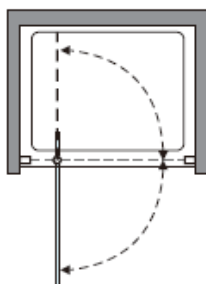

Code	Door Type	Door Height mm	Adjustment in alcove (mm) X	Side adjustment (mm) Y
KLPDSC0760	Pivot Door 760	1900	720-760	
KLPDSC0800	Pivot Door 800	1900	760-800	
KLPDSC0900	Pivot Door 900	1900	860-900	
KLSPSC0760	Side Panel 760	1900		730-750
KLSPSC0800	Side Panel 800	1900		770-790
KLSPSC0900	Side Panel 900	1900		870-890

CODE KLPDSC0760

CODE KLPDSC0800

CODE

KLPDSC0900

A		Cap for wall profile L R x2
B		Cap for adjusting profile x2
C		Wall plug x8
D		Wall profile x2
E		Cover strip x2
F		ST4*30 x8

G		ST4*8 x6
H		Upright seal x1
I		Short bottom seal x1
J		Long bottom seal x1
K		Magnetic seal x1
L		Handle x1

AA		Cap for Corner post profile L R x2
AB		Cap for adjusting profile x1
AC		Cover strip x1
AD		ST4*8 x3