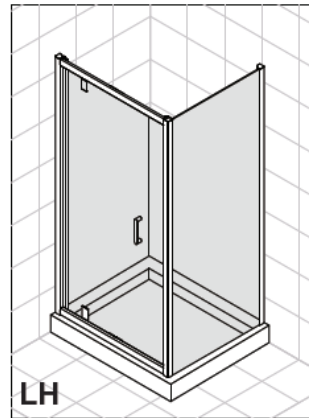

Code	Door Type	Door Height mm	Adjustment in alcove (mm) X	Side adjustment (mm) Y
KLPDSC0760	Pivot Door 760	1900	720-760	
KLPDSC0800	Pivot Door 800	1900	760-800	
KLPDSC0900	Pivot Door 900	1900	860-900	
KLSPSC0760	Side Panel 760	1900		730-750
KLSPSC0800	Side Panel 800	1900		770-790
KLSPSC0900	Side Panel 900	1900		870-890

CODE KLPDSC0760

CODE KLPDSC0800

CODE

KLPDSC0900

A		Cap for wall profile L R x2
B		Cap for adjusting profile x2
C		Wall plug x8
D		Wall profile x2
E		Cover strip x2
F		ST4*30 x8

G		ST4*8 x6
H		Upright seal x1
I		Short bottom seal x1
J		Long bottom seal x1
K		Magnetic seal x1
L		Handle x1

AA		Cap for Corner post profile L R x2
AB		Cap for adjusting profile x1
AC		Cover strip x1
AD		ST4*8 x3