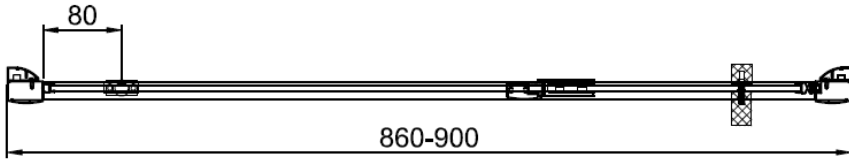

Code	Door Type	Door Height mm	Adjustment in alcove (mm) X	Side adjustment (mm) Y
KLPDSC0760	Pivot Door 760	1900	720-760	
KLPDSC0800	Pivot Door 800	1900	760-800	
KLPDSC0900	Pivot Door 900	1900	860-900	
KLSPSC0760	Side Panel 760	1900		730-750
KLSPSC0800	Side Panel 800	1900		770-790
KLSPSC0900	Side Panel 900	1900		870-890

CODE KLPDSC0760

CODE KLPDSC0800

CODE

KLPDSC0900

A		Cap for wall profile L R x2
B		Cap for adjusting profile x2
C		Wall plug x8
D		Wall profile x2
E		Cover strip x2
F		ST4*30 x8

G		ST4*8 x6
H		Upright seal x1
I		Short bottom seal x1
J		Long bottom seal x1
K		Magnetic seal x1
L		Handle x1

AA		Cap for Corner post profile L R x2
AB		Cap for adjusting profile x1
AC		Cover strip x1
AD		ST4*8 x3