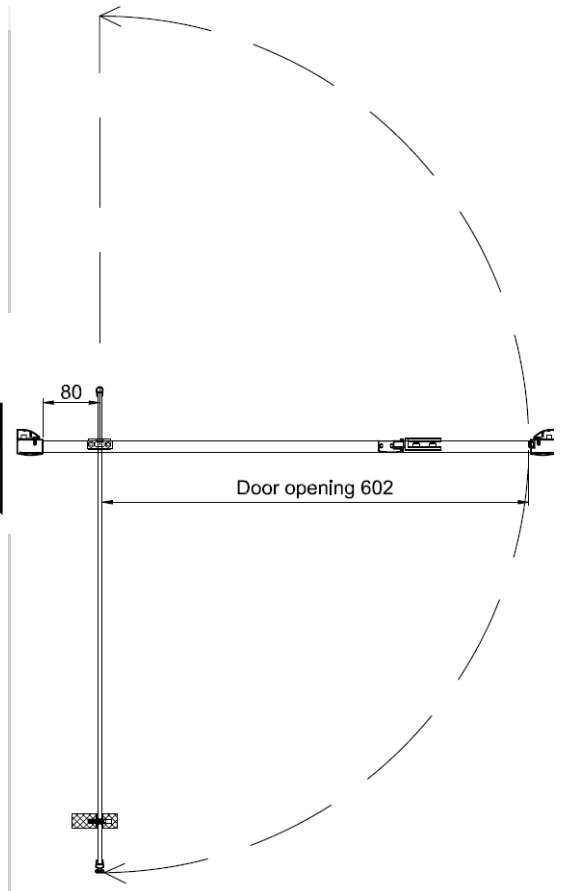

Code	Door Type	Door Height mm	Adjustment in alcove (mm) X	Side adjustment (mm) Y
KLPDSC0760	Pivot Door 760	1900	720-760	
KLPDSC0800	Pivot Door 800	1900	760-800	
KLPDSC0900	Pivot Door 900	1900	860-900	
KLSPSC0760	Side Panel 760	1900		730-750
KLSPSC0800	Side Panel 800	1900		770-790
KLSPSC0900	Side Panel 900	1900		870-890

CODE KLPDSC0760

CODE KLPDSC0800

CODE

KLPDSC0900

A		Cap for wall profile L R x2
B		Cap for adjusting profile x2
C		Wall plug x8
D		Wall profile x2
E		Cover strip x2
F		ST4*30 x8

G		ST4*8 x6
H		Upright seal x1
I		Short bottom seal x1
J		Long bottom seal x1
K		Magnetic seal x1
L		Handle x1

AA		Cap for Corner post profile L R x2
AB		Cap for adjusting profile x1
AC		Cover strip x1
AD		ST4*8 x3