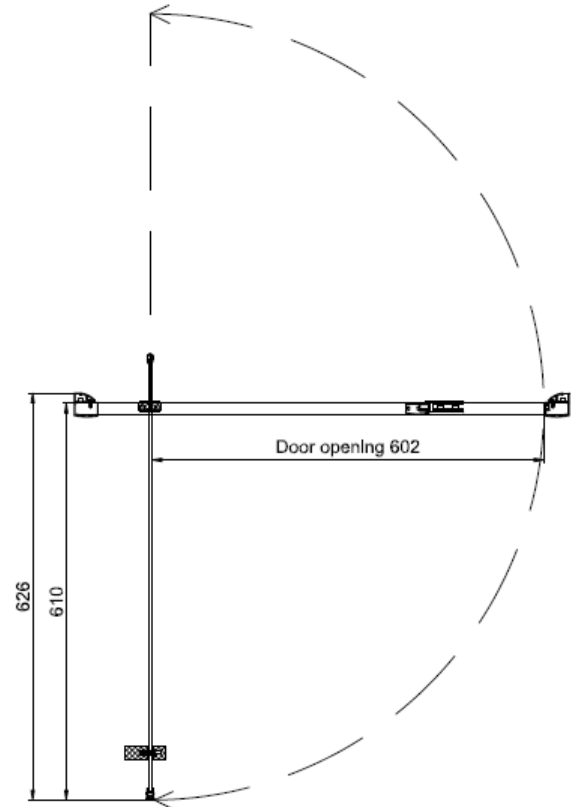

Code	Door Type	Door Height mm	Adjustment in alcove (mm) X	Side adjustment (mm) Y
KLPDSC0760	Pivot Door 760	1900	720-760	
KLPDSC0800	Pivot Door 800	1900	760-800	
KLPDSC0900	Pivot Door 900	1900	860-900	
KLSPSC0760	Side Panel 760	1900		730-750
KLSPSC0800	Side Panel 800	1900		770-790
KLSPSC0900	Side Panel 900	1900		870-890

CODE

KLPDSC0760

CODE

KLPDSC0800

CODE

KLPDSC0900

A		Cap for wall profile L R x2
B		Cap for adjusting profile x2
C		Wall plug x8
D		Wall profile x2
E		Cover strip x2
F		ST4*30 x8

G		ST4*8 x6
H		Upright seal x1
I		Short bottom seal x1
J		Long bottom seal x1
K		Magnetic seal x1
L		Handle x1

AA		Cap for Corner post profile x2
AB		Cap for adjusting profile x1
AC		Cover strip x1
AD		ST4*8 x3