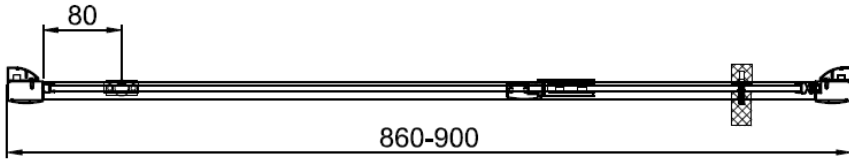

Code	Door Type	Door Height mm	Adjustment in alcove (mm) X	Side adjustment (mm) Y
KLPDSC0760	Pivot Door 760	1900	720-760	
KLPDSC0800	Pivot Door 800	1900	760-800	
KLPDSC0900	Pivot Door 900	1900	860-900	
KLSPSC0760	Side Panel 760	1900		730-750
KLSPSC0800	Side Panel 800	1900		770-790
KLSPSC0900	Side Panel 900	1900		870-890

CODE

KLPDSC0760

CODE

KLPDSC0800

CODE

KLPDSC0900

A		Cap for wall profile L R x2
B		Cap for adjusting profile x2
C		Wall plug x8
D		Wall profile x2
E		Cover strip x2
F		ST4*30 x8

G		ST4*8 x6
H		Upright seal x1
I		Short bottom seal x1
J		Long bottom seal x1
K		Magnetic seal x1
L		Handle x1

AA		Cap for Corner post profile x2
AB		Cap for adjusting profile x1
AC		Cover strip x1
AD		ST4*8 x3