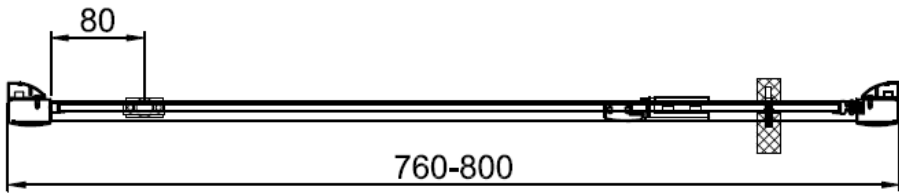

Code	Door Type	Door Height mm	Adjustment in alcove (mm) X	Side adjustment (mm) Y
KLPDSC0760	Pivot Door 760	1900	720-760	
KLPDSC0800	Pivot Door 800	1900	760-800	
KLPDSC0900	Pivot Door 900	1900	860-900	
KLSPSC0760	Side Panel 760	1900		730-750
KLSPSC0800	Side Panel 800	1900		770-790
KLSPSC0900	Side Panel 900	1900		870-890

CODE KLPDSC0760

CODE KLPDSC0800

CODE

KLPDSC0900

A		Cap for wall profile L R x2
B		Cap for adjusting profile x2
C		Wall plug x8
D		Wall profile x2
E		Cover strip x2
F		ST4*30 x8

G		ST4*8 x6
H		Upright seal x1
I		Short bottom seal x1
J		Long bottom seal x1
K		Magnetic seal x1
L		Handle x1