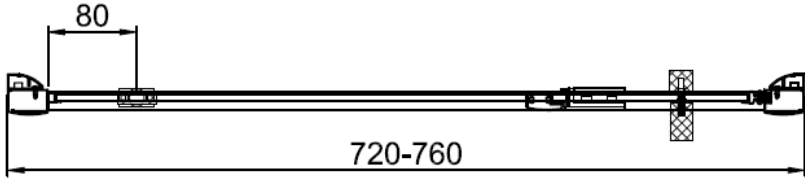

Code	Door Type	Door Height mm	Adjustment in alcove (mm) X	Side adjustment (mm) Y
KLPDSC0760	Pivot Door 760	1900	720-760	
KLPDSC0800	Pivot Door 800	1900	760-800	
KLPDSC0900	Pivot Door 900	1900	860-900	
KLSPSC0760	Side Panel 760	1900		730-750
KLSPSC0800	Side Panel 800	1900		770-790
KLSPSC0900	Side Panel 900	1900		870-890

CODE KLPDSC0760

CODE KLPDSC0800

CODE

KLPDSC0900

A		Cap for wall profile L R x2
B		Cap for adjusting profile x2
C		Wall plug x8
D		Wall profile x2
E		Cover strip x2
F		ST4*30 x8

G		ST4*8 x6
H		Upright seal x1
I		Short bottom seal x1
J		Long bottom seal x1
K		Magnetic seal x1
L		Handle x1