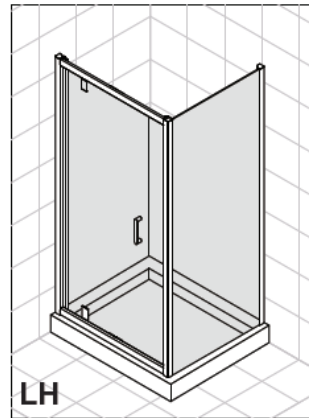

Code	Door Type	Door Height mm	Adjustment in alcove (mm) X	Side adjustment (mm) Y
KLPDSC0760	Pivot Door 760	1900	720-760	
KLPDSC0800	Pivot Door 800	1900	760-800	
KLPDSC0900	Pivot Door 900	1900	860-900	
KLSPSC0760	Side Panel 760	1900		730-750
KLSPSC0800	Side Panel 800	1900		770-790
KLSPSC0900	Side Panel 900	1900		870-890

CODE

KLPDSC0760

CODE

KLPDSC0800

CODE

KLPDSC0900

A		Cap for wall profile L R x2
B		Cap for adjusting profile x2
C		Wall plug x8
D		Wall profile x2
E		Cover strip x2
F		ST4*30 x8

G		ST4*8 x6
H		Upright seal x1
I		Short bottom seal x1
J		Long bottom seal x1
K		Magnetic seal x1
L		Handle x1

AA		Cap for Corner post profile x2
AB		Cap for adjusting profile x1
AC		Cover strip x1
AD		ST4*8 x3