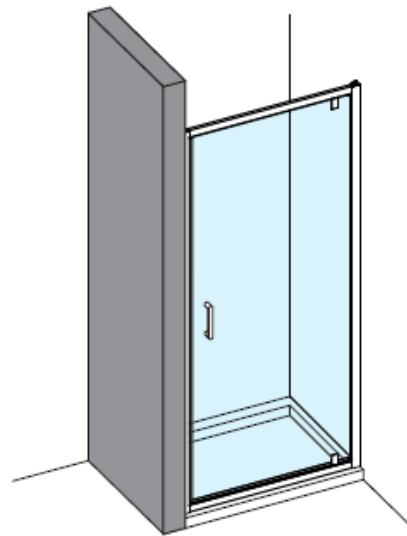

Code	Door Type	Door Height mm	Adjustment in alcove (mm) X	Side adjustment (mm) Y
KLPDSC0760	Pivot Door 760	1900	720-760	
KLPDSC0800	Pivot Door 800	1900	760-800	
KLPDSC0900	Pivot Door 900	1900	860-900	
KLSPSC0760	Side Panel 760	1900		730-750
KLSPSC0800	Side Panel 800	1900		770-790
KLSPSC0900	Side Panel 900	1900		870-890

CODE

KLPDSC0760

CODE

KLPDSC0800

CODE

KLPDSC0900

A		Cap for wall profile L R x2
B		Cap for adjusting profile x2
C		Wall plug x8
D		Wall profile x2
E		Cover strip x2
F		ST4*30 x8

G		ST4*8 x6
H		Upright seal x1
I		Short bottom seal x1
J		Long bottom seal x1
K		Magnetic seal x1
L		Handle x1

AA		Cap for Corner post profile x2
AB		Cap for adjusting profile x1
AC		Cover strip x1
AD		ST4*8 x3