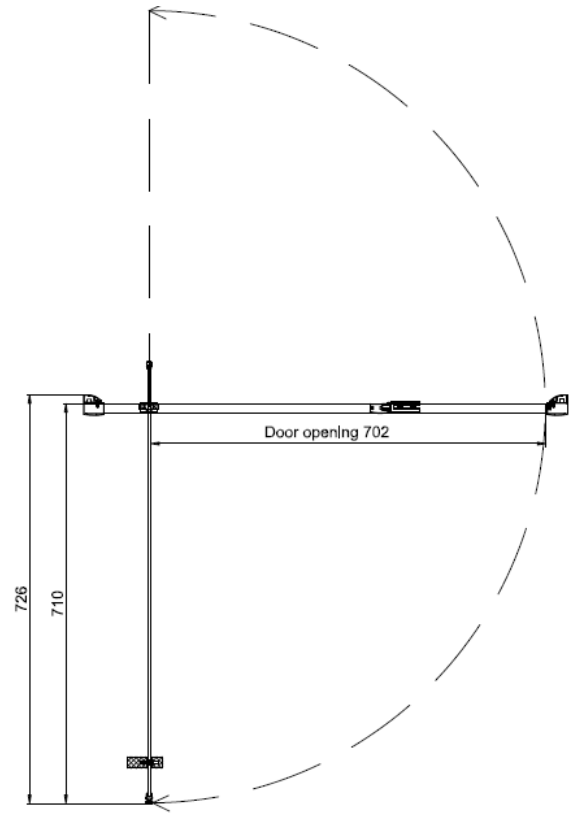

Code	Door Type	Door Height mm	Adjustment in alcove (mm) X	Side adjustment (mm) Y
KLPDSC0760	Pivot Door 760	1900	720-760	
KLPDSC0800	Pivot Door 800	1900	760-800	
KLPDSC0900	Pivot Door 900	1900	860-900	
KLSPSC0760	Side Panel 760	1900		730-750
KLSPSC0800	Side Panel 800	1900		770-790
KLSPSC0900	Side Panel 900	1900		870-890

CODE

KLPDSC0760

CODE

KLPDSC0800

CODE

KLPDSC0900

A		Cap for wall profile L R x2
B		Cap for adjusting profile x2
C		Wall plug x8
D		Wall profile x2
E		Cover strip x2
F		ST4*30 x8

G		ST4*8 x6
H		Upright seal x1
I		Short bottom seal x1
J		Long bottom seal x1
K		Magnetic seal x1
L		Handle x1

AA		Cap for Corner post profile x2
AB		Cap for adjusting profile x1
AC		Cover strip x1
AD		ST4*8 x3