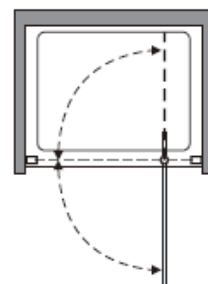

Code	Door Type	Door Height mm	Adjustment in alcove (mm) X	Side adjustment (mm) Y
KLPDSC0760	Pivot Door 760	1900	720-760	
KLPDSC0800	Pivot Door 800	1900	760-800	
KLPDSC0900	Pivot Door 900	1900	860-900	
KLSPSC0760	Side Panel 760	1900		730-750
KLSPSC0800	Side Panel 800	1900		770-790
KLSPSC0900	Side Panel 900	1900		870-890

CODE KLPDSC0760

CODE KLPDSC0800

CODE

KLPDSC0900

A		Cap for wall profile L R x2
B		Cap for adjusting profile x2
C		Wall plug x8
D		Wall profile x2
E		Cover strip x2
F		ST4*30 x8

G		ST4*8 x6
H		Upright seal x1
I		Short bottom seal x1
J		Long bottom seal x1
K		Magnetic seal x1
L		Handle x1

AA		Cap for Corner post profile L R x2
AB		Cap for adjusting profile x1
AC		Cover strip x1
AD		ST4*8 x3