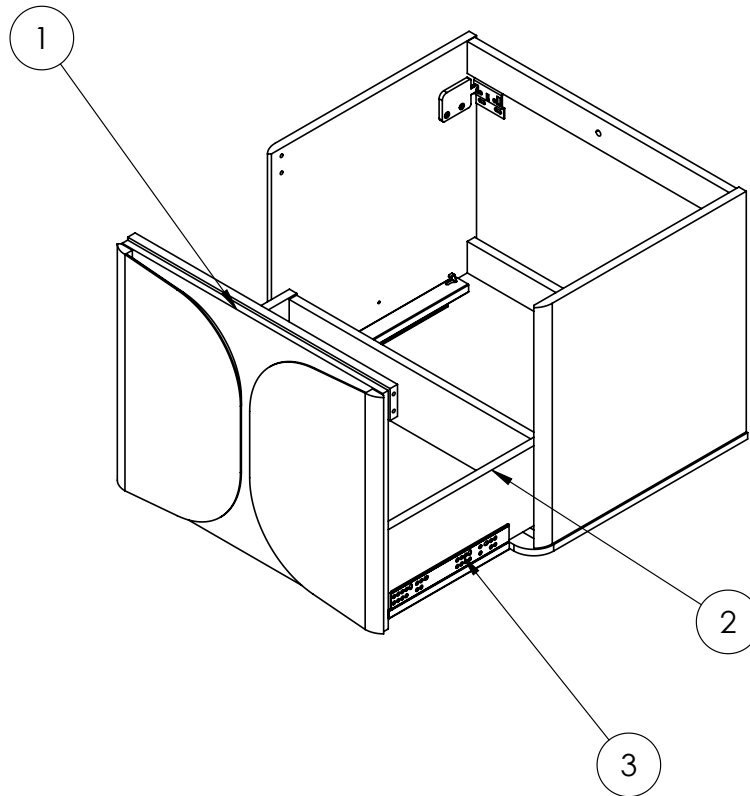

CATEGORY	Furniture
WARRANTY DETAILS	10 Years
COLOUR	Sage Green
FINISH APPLICATION	Lacquered
PRIMARY MATERIAL	MDF
SECONDARY MATERIAL	MFC
INSTALL TYPE	Wall Mounted
PRODUCT WIDTH MM	600
PRODUCT HEIGHT MM	463
PRODUCT DEPTH MM	464
PRODUCT NET WEIGHT KG	27

DRAWER BOX	Wood
DRAWER RUNNERS	DONATI
DRAWER EXTENSION	Yes
DRAWER ADJUSTMENT	3 WAY
WALL HANGERS	Yes
ADJUSTABLE FEET	No
DRAWER CAPACITY	40 KGS
DRAWER OPERATION	Yes

TECHNICAL DIMENSIONS

Dimensions in mm unless otherwise specified.

Tolerances (per material type) apply.

SPARES LIST

Only the parts labelled are available as spares.

NUMBER	PART CODE	DESCRIPTION
1	DRF_TA600SC	Tambour 600 Drawer Front Soft Clay
	DRF_TA600WM	Tambour 600 Drawer Front Matt White
	DRF_TA600SGR	Tambour 600 Drawer Front Sage Green
2	DRAWER600_TAMBOUR	Tambour 600 Drawer
3	RUNNERS_TAMBOUR	Tambour Drawer Runners