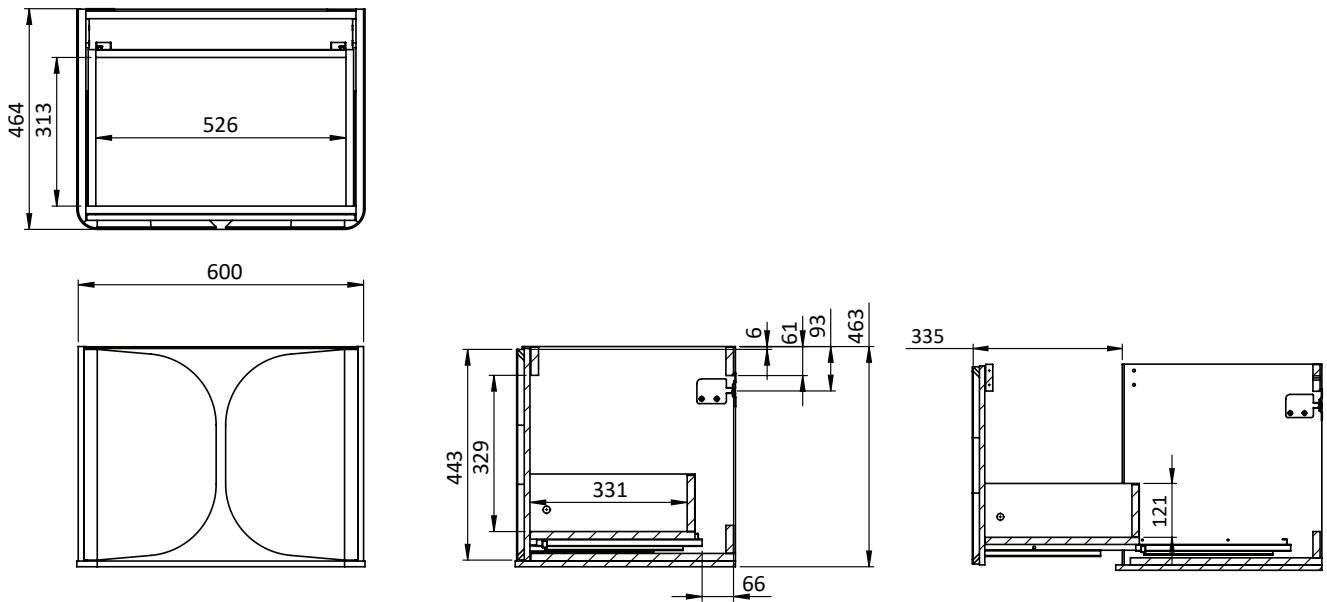

TECHNICAL DIMENSIONS

Dimensions in mm unless otherwise specified.

Tolerances (per material type) apply.