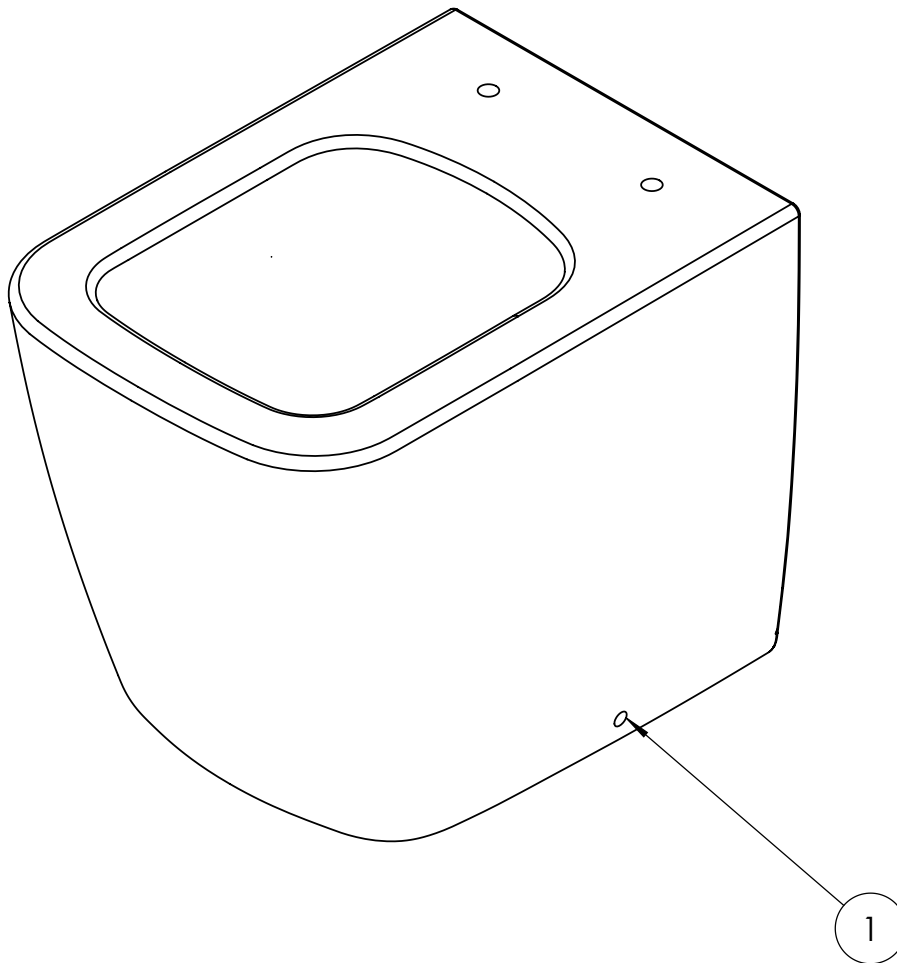

SPARES LIST

Only the parts labelled are available as spares.

NUMBER	PART CODE	DESCRIPTION
1	BTWCOVERS_LIBRA	Libra BTW Floor Fixing Cover Caps White