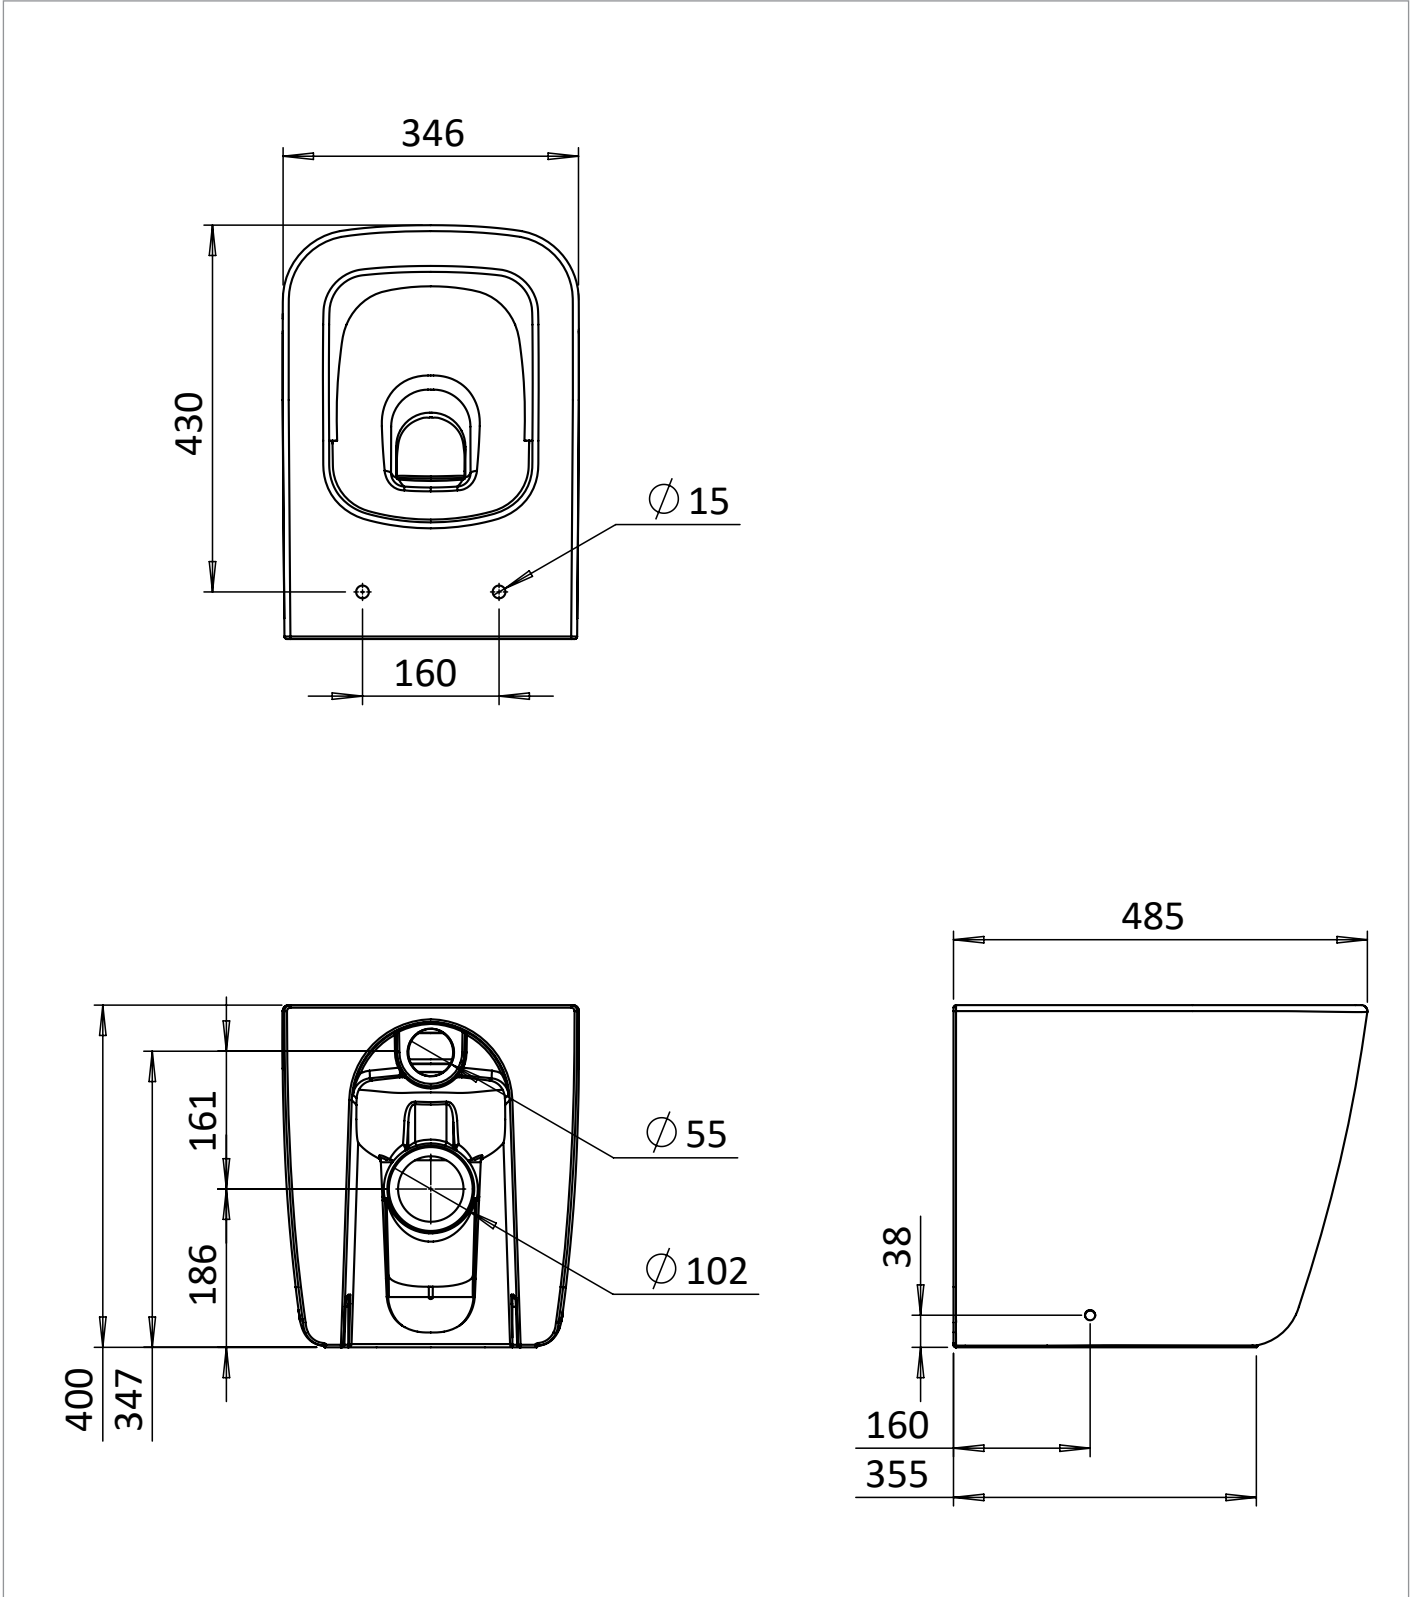

## DESCRIPTION

Libra Back to Wall Toilet Gloss White

WEBSITE LINK [Click Here](#)

CATEGORY	Sanitaryware
WARRANTY DETAILS	Lifetime
COLOUR	Gloss White
FINISH APPLICATION	Glazed
PRIMARY MATERIAL	Fine Fire Clay
INSTALL TYPE	Floor Mounted
PRODUCT WIDTH MM	346
PRODUCT HEIGHT MM	400
PRODUCT DEPTH MM	485
PRODUCT NET WEIGHT KG	33.9
STANDARDS	EN 997, EN 33

FIXINGS INCLUDED	Yes
RIM TYPE	Rimless
FLUSH VOLUME	4,5 lt
FIXING TYPE	Exposed Floor Fixing
TRAP TYPE	P-Trap

## TECHNICAL DIMENSIONS

Dimensions in mm unless otherwise specified.

Tolerances (per material type) apply.