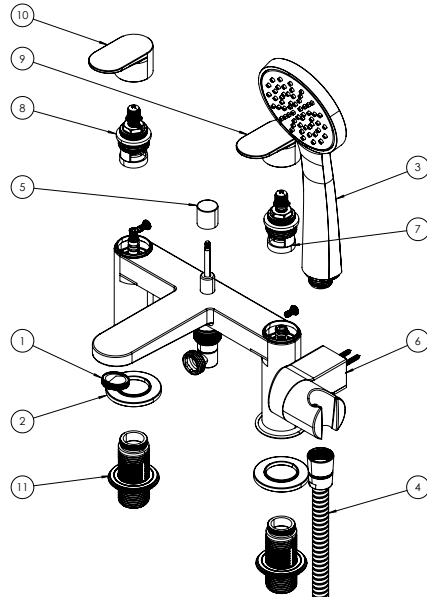

PRODUCT DATA SHEET

PRODUCT CODE

DR422DC

RANGE

Drift

DESCRIPTION

Drift Bath Shower Mixer Chrome

WEBSITE LINK [Click Here](#)

CATEGORY	Brassware
WARRANTY DETAILS	15 Years
COLOUR	Chrome
FINISH APPLICATION	Electroplated
PRIMARY MATERIAL	Brass
INSTALL TYPE	Deck Mounted
PRODUCT WIDTH MM	214
PRODUCT HEIGHT MM	125
PRODUCT DEPTH MM	156
PRODUCT NET WEIGHT KG	2.21
STANDARDS	BS EN 200:2008

MINIMUM PRESSURE (BAR)	0.5
MAX WORKING PRESSURE (BAR)	5
NUMBER OF OUTLETS	2
HEADWORK	3/4" Quarter turn ceramic cartridge
SPOUT PROJECTION	113
SWIVEL SPOUT	No
INLET CONNECTIONS THREAD	G3/4"
FLOW REGULATOR	Slim Honeycomb
WASTE INCLUDED	No
ANTI-SCALD	No
ENERGY SAVING	No
SHOWER HOSE & HANDSET ARE INCLUDED	Yes

SPARES LIST

Only the parts labelled are available as spares.

NUMBER	PART CODE	DESCRIPTION
1	CW1280	322/422 Aerator Drift & Fuse
2	CW1285	DR322/422 Base Plate Brushed Brass
	CW1281	322/422 Base Plate Chrome Drift & Fuse
	CW1288	322/422 Base Plate Matt Black Drift & Fuse
3	CW1294	416/422 Handset Brushed Brass Drift & Fuse
	CW1290	416/422 Handset Chrome Drift & Fuse
	CW1298	416/422 Handset Matt Black Drift & Fuse
4	CW1296	416/422 Shower Hose Brushed Brass Drift & Fuse
	CW1292	416/422 Shower Hose Chrome Drift & Fuse
	CW1300	416/422 Shower Hose Matt Black Drift & Fuse
5	CW1293	422 Diverter Brushed Brass Drift & Fuse
	CW1289	422 Diverter Chrome Drift & Fuse
	CW1297	422 Diverter Matt Black Drift & Fuse
6	CW1295	422 Wall Bracket for Handset Brushed Brass Drift & Fuse
	CW1299	422 Wall Bracket for Handset Matt Black Drift & Fuse
	MB1084	Wall Bracket for Handset Chrome
7	MB1002-01	Cartridge Cold
8	MB1002-02	Cartridge Hot
9	CW1279	DR322/422 Handle Cold Chrome
	CW1284	DR322/422 Handle Cold Brushed Brass
	CW1287	DR322/422 Handle Cold Matt Black
10	CW1283	DR322/422 Handle Hot Brushed Brass
	CW1278	DR322/422 Handle Hot Chrome
	CW1286	DR322/422 Handle Hot Matt Black
11	MB1199	Fixing Nut & Washer