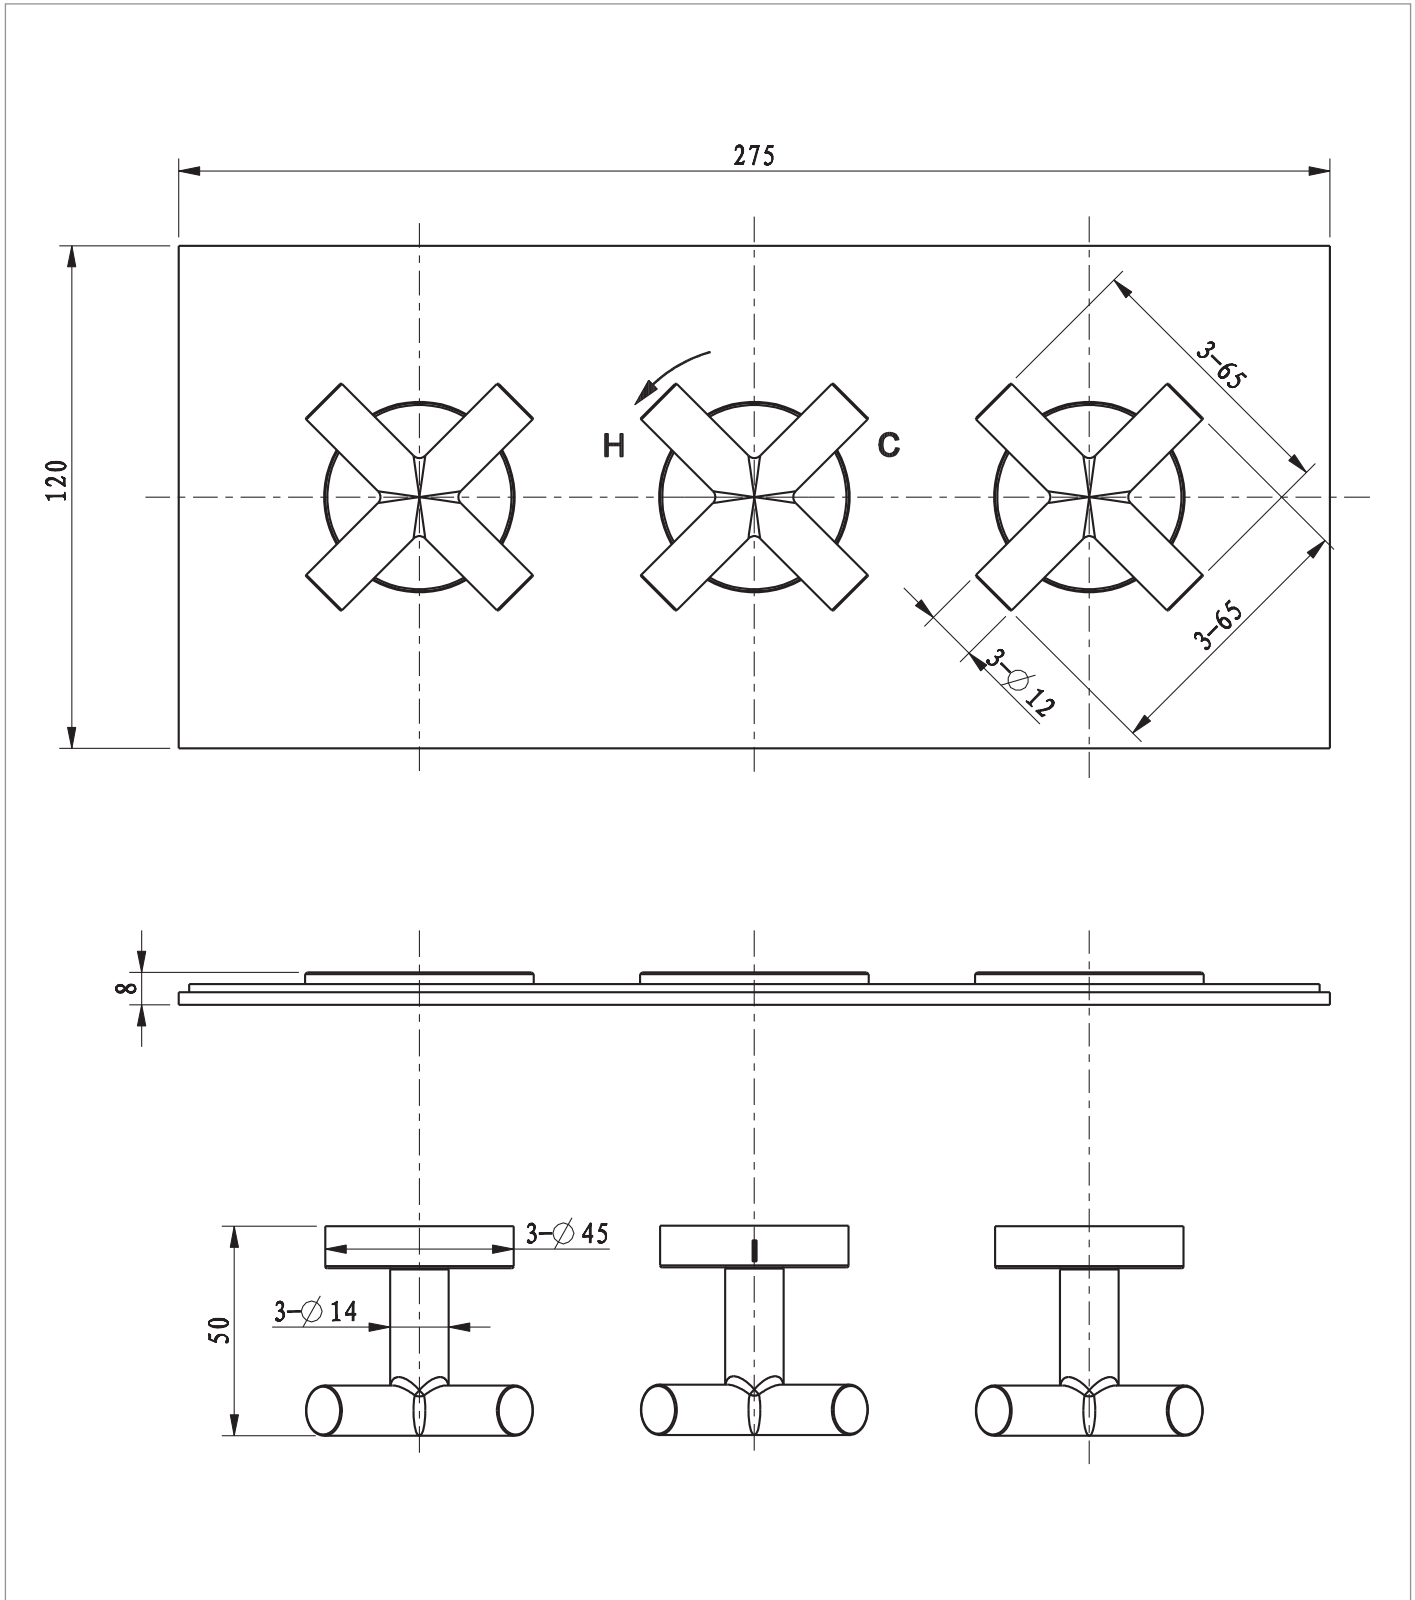

PRODUCT DATA SHEET

PRODUCT CODE

PRC2001LBPBZ

RANGE

MPRO Crosshead

DESCRIPTION

MPRO Crosshead 3 Handle Trimset
(must be paired with WLBP2001R or
WLBP3001R_V2) Brushed Bronze

CATEGORY	Brassware
WARRANTY DETAILS	15 Years
COLOUR	Brushed Bronze
FINISH APPLICATION	PVD
PRIMARY MATERIAL	Brass
INSTALL TYPE	Wall Mounted
PRODUCT WIDTH MM	275
PRODUCT HEIGHT MM	120
PRODUCT LENGTH MM	111
PRODUCT DEPTH MM	111
PRODUCT NET WEIGHT KG	1.76

NUMBER OF OUTLETS	2
NUMBER OF FUNCTIONS	2
SWIVEL SPOUT	No
WASTE INCLUDED	No
ANTI-SCALD	No
ENERGY SAVING	No
SHOWER HOSE & HANDSET ARE INCLUDED	No

PRESSURE (BAR)	0.2	0.5	1	2	3	4	5
PRIMARY FLOWRATE							
HANDSET FLOWRATE							
MASSAGE FLOW RATE							
AIR FLOW RATE							
WIRE FLOW RATE							
WATERFALL FLOW RATE							
MIST FLOW RATE							
HANDSPRAY FLOW RATE							

TECHNICAL DIMENSIONS

Dimensions in mm unless otherwise specified.

Tolerances (per material type) apply.

SPARES LIST

Only the parts labelled are available as spares.

SPARES AVAILABLE UPON REQUEST