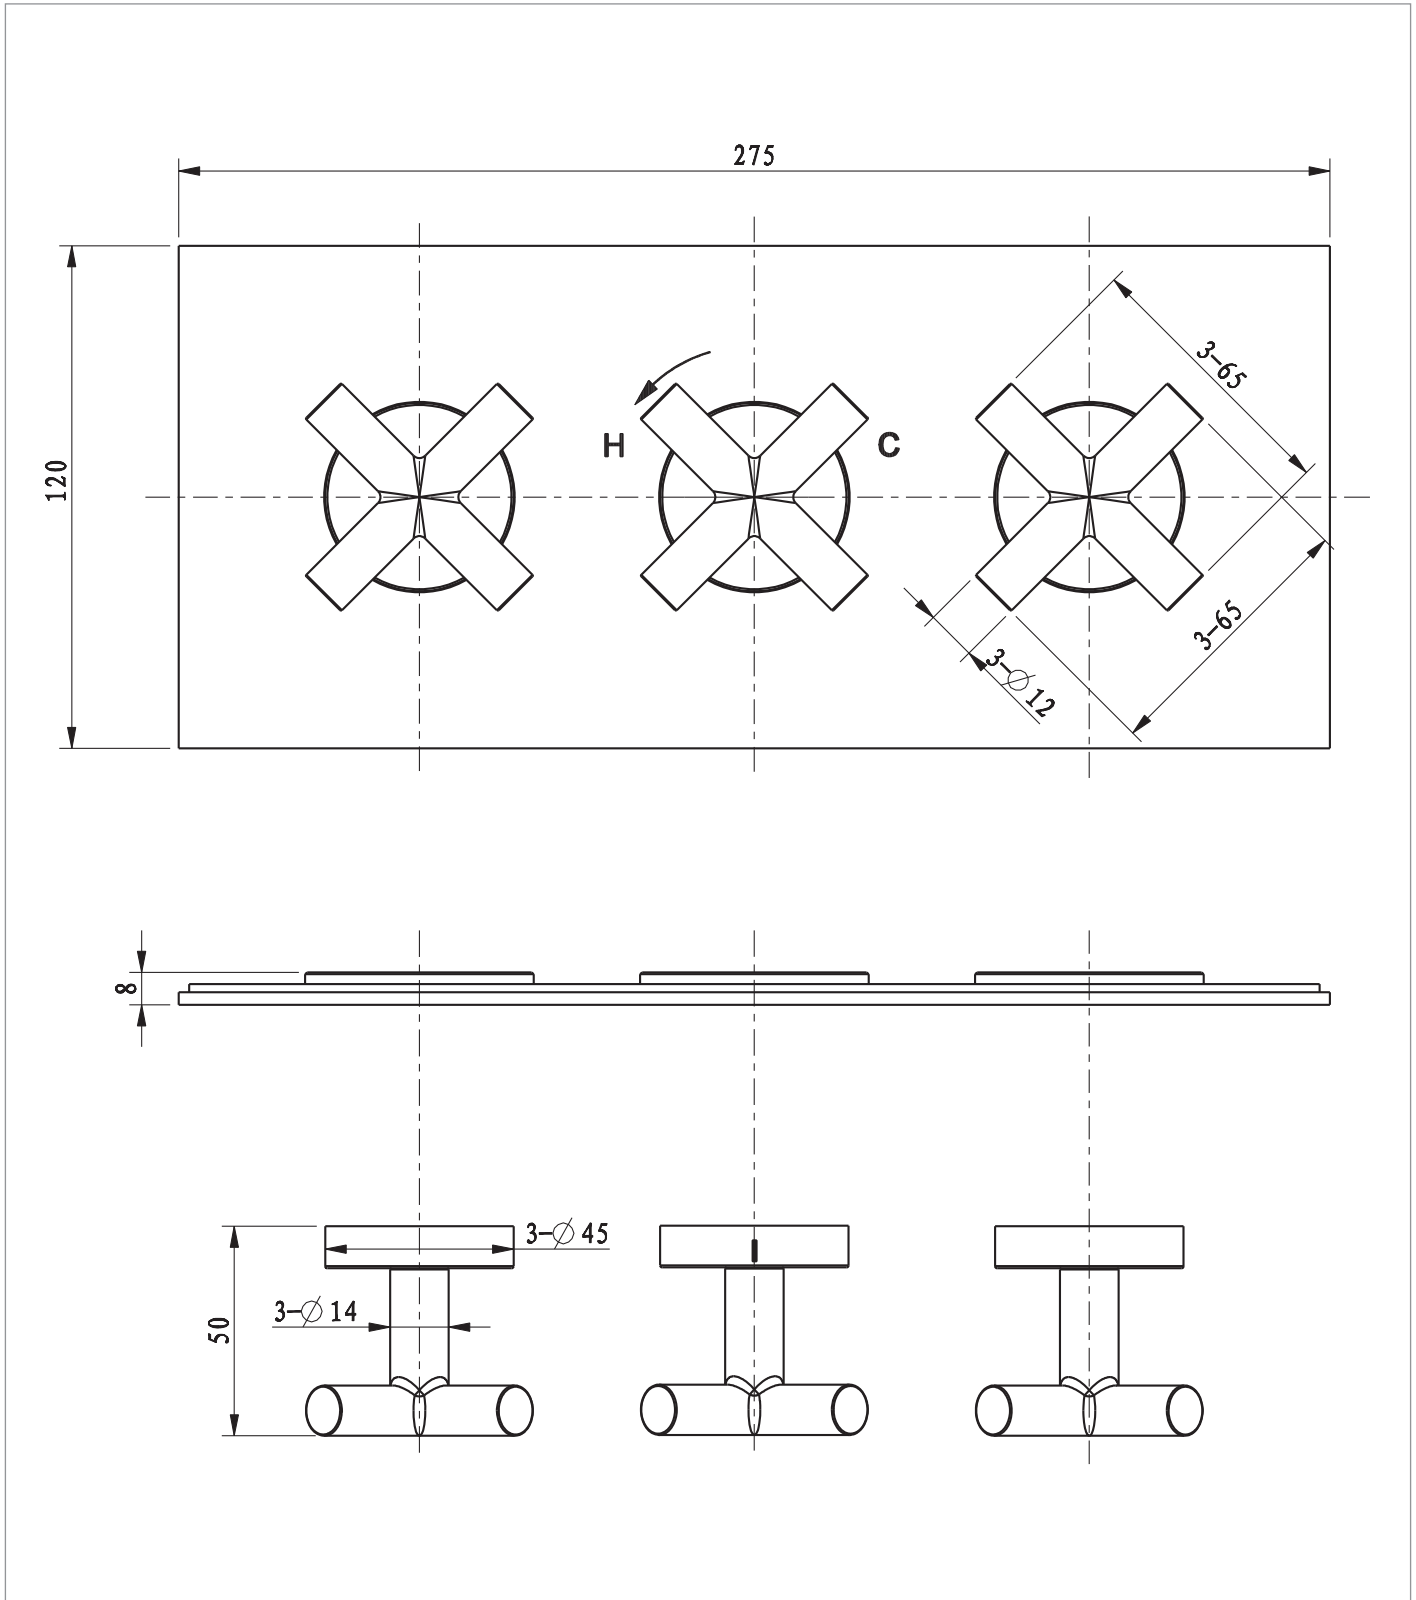

PRODUCT DATA SHEET

PRODUCT CODE

PRC2001LBPV

RANGE

MPRO Crosshead

DESCRIPTION

MPRO Crosshead 3 Handle Trimset
(must be paired with WLBP2001R or
WLBP3001R_V2) Stainless Steel Effect

CATEGORY	Brassware
WARRANTY DETAILS	15 Years
COLOUR	Stainless
FINISH APPLICATION	PVD
PRIMARY MATERIAL	Brass
INSTALL TYPE	Wall Mounted
PRODUCT WIDTH MM	275
PRODUCT HEIGHT MM	120
PRODUCT LENGTH MM	111
PRODUCT DEPTH MM	111
PRODUCT NET WEIGHT KG	1.76

NUMBER OF OUTLETS	2
NUMBER OF FUNCTIONS	2
SWIVEL SPOUT	No
WASTE INCLUDED	No
ANTI-SCALD	No
ENERGY SAVING	No
SHOWER HOSE & HANDSET ARE INCLUDED	No

PRESSURE (BAR)	0.2	0.5	1	2	3	4	5
PRIMARY FLOWRATE							
HANDSET FLOWRATE							
MASSAGE FLOW RATE							
AIR FLOW RATE							
WIRE FLOW RATE							
WATERFALL FLOW RATE							
MIST FLOW RATE							
HANDSPRAY FLOW RATE							

TECHNICAL DIMENSIONS

Dimensions in mm unless otherwise specified.

Tolerances (per material type) apply.

SPARES LIST

Only the parts labelled are available as spares.

SPARES AVAILABLE UPON REQUEST