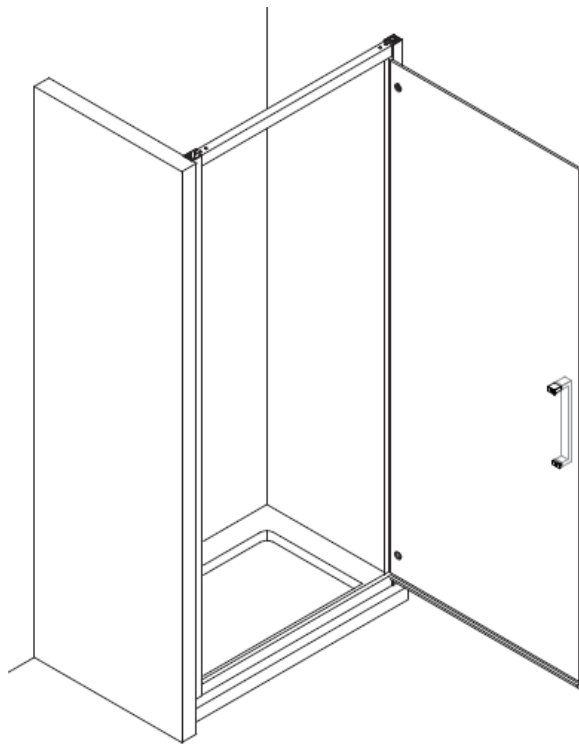

## INFINITY 8 HINGED DOOR

IHDSC0900+

**A**  Wall Plug x 6

**B**  ST4 \* 40mm Screw x 6

**C**  Adjustment block x 4

**D**  Cover I x 5

**E**  ST4 \* 20mm Screw x 4

**F**  Cover for taper sleeve x 2

**G**  Waterproof Strip I x 1

**H**  Handle x 1

**I**  5mm Allen Key x 1

**J**  Sleeve x 1

**K**  Waterproof Strip II x 1

**L**  Cover II x 2

**M**  Waterproof Strip III x 1

Model	A (mm)
<b>IHDSC0800+</b>	750~790
<b>IHDSC0900+</b>	850~890