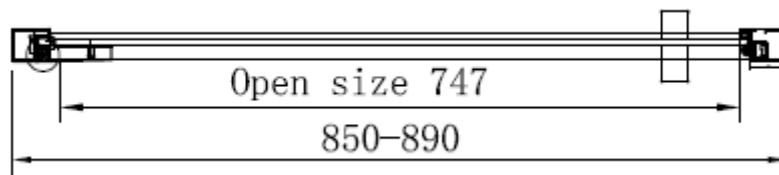

## INFINITY 8 HINGED DOOR

IHDSC0900+

**A**  Wall Plug x 6

**B**  ST4 \* 40mm Screw x 6

**C**  Adjustment block x 4

**D**  Cover I x 5

**E**  ST4 \* 20mm Screw x 4

**F**  Cover for taper sleeve x 2

**G**  Waterproof Strip I x 1

**H**  Handle x 1

**I**  5mm Allen Key x 1

**J**  Sleeve x 1

**K**  Waterproof Strip II x 1

**L**  Cover II x 2

**M**  Waterproof Strip III x 1

Model	A (mm)
<b>IHDSC0800+</b>	750~790
<b>IHDSC0900+</b>	850~890