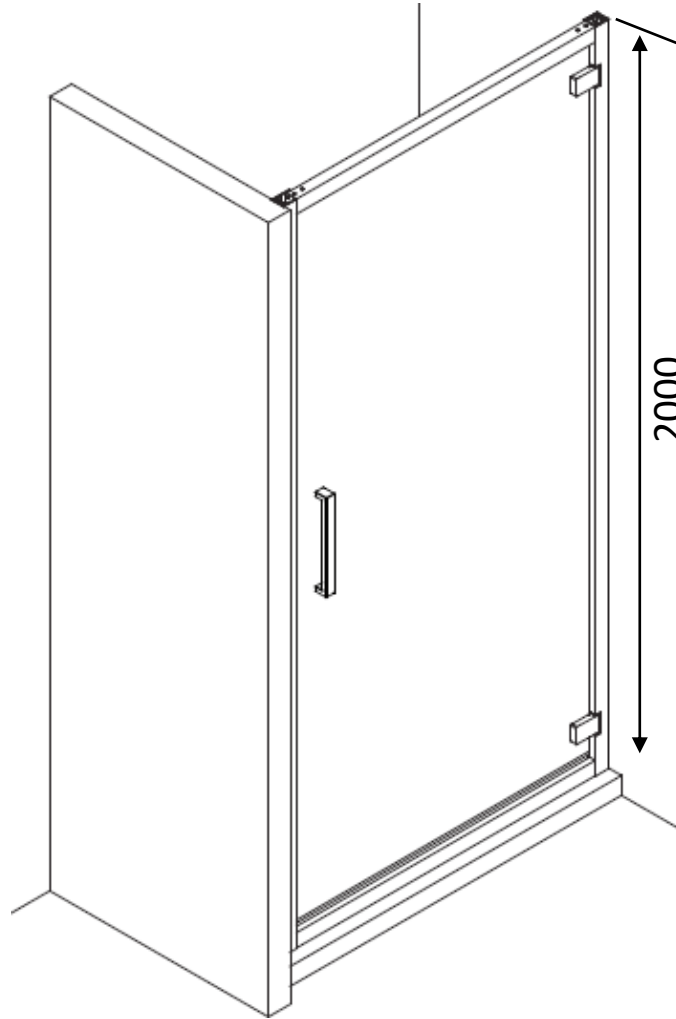

## INFINITY 8 HINGED DOOR

IHDSC0900+

**A**  Wall Plug x 6

**B**  ST4 \* 40mm Screw x 6

**C**  Adjustment block x 4

**D**  Cover I x 5

**E**  ST4 \* 20mm Screw x 4

**F**  Cover for taper sleeve x 2

**G**  Waterproof Strip I x 1

**H**  Handle x 1

**I**  5mm Allen Key x 1

**J**  Sleeve x 1

**K**  Waterproof Strip II x 1

**L**  Cover II x 2

**M**  Waterproof Strip III x 1

Model	A (mm)
<b>IHDSC0800+</b>	750~790
<b>IHDSC0900+</b>	850~890