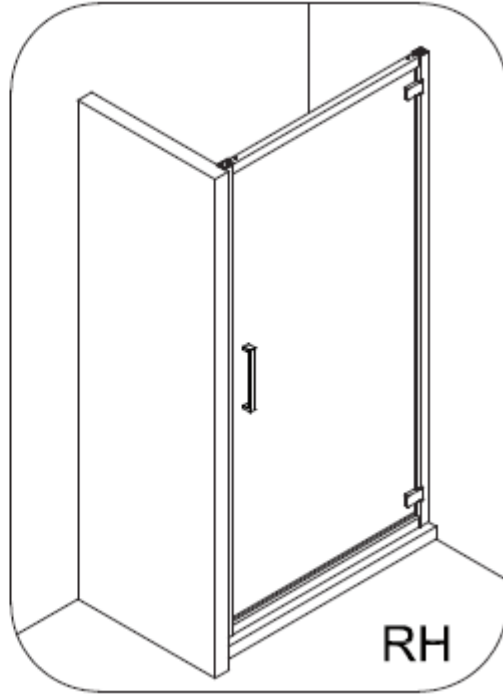

## INFINITY 8 HINGED DOOR

IHDSC0900+

**A**  Wall Plug x 6

**B**  ST4 \* 40mm Screw x 6

**C**  Adjustment block x 4

**D**  Cover I x 5

**E**  ST4 \* 20mm Screw x 4

**F**  Cover for taper sleeve x 2

**G**  Waterproof Strip I x 1

**H**  Handle x 1

**I**  5mm Allen Key x 1

**J**  Sleeve x 1

**K**  Waterproof Strip II x 1

**L**  Cover II x 2

**M**  Waterproof Strip III x 1

Model	A (mm)
<b>IHDSC0800+</b>	750~790
<b>IHDSC0900+</b>	850~890