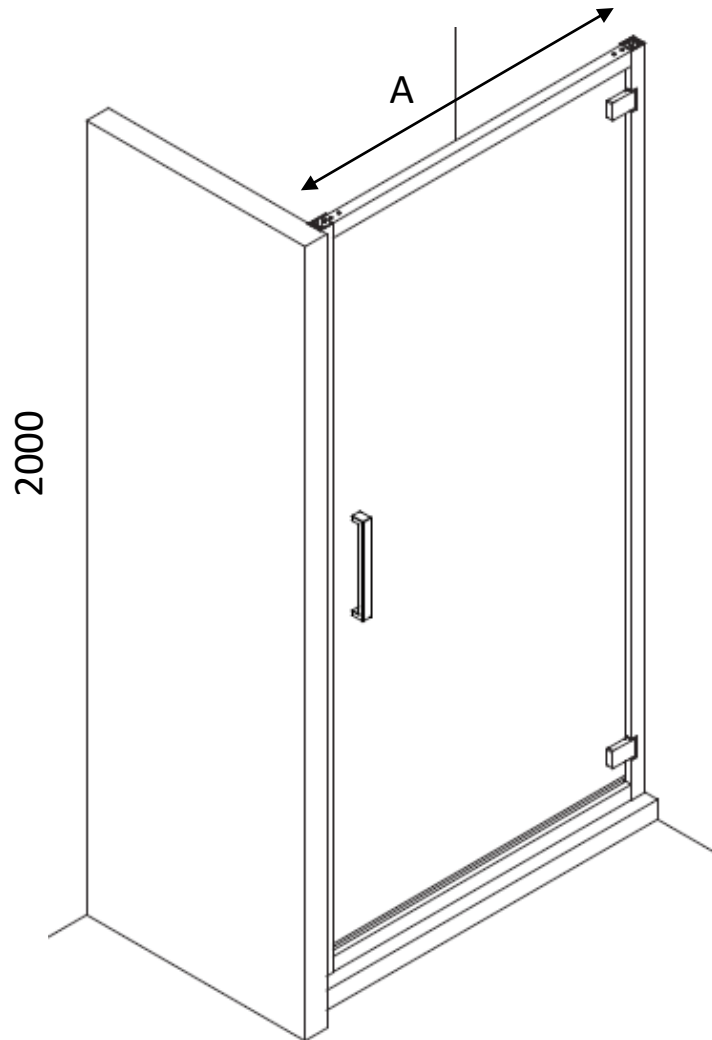

## INFINITY 8 HINGED DOOR

IHDSC0900+

**A**  Wall Plug x 6

**B**  ST4 \* 40mm Screw x 6

**C**  Adjustment block x 4

**D**  Cover I x 5

**E**  ST4 \* 20mm Screw x 4

**F**  Cover for taper sleeve x 2

**G**  Waterproof Strip I x 1

**H**  Handle x 1

**I**  5mm Allen Key x 1

**J**  Sleeve x 1

**K**  Waterproof Strip II x 1

**L**  Cover II x 2

**M**  Waterproof Strip III x 1

Model	A (mm)
<b>IHDSC0800+</b>	750~790
<b>IHDSC0900+</b>	850~890