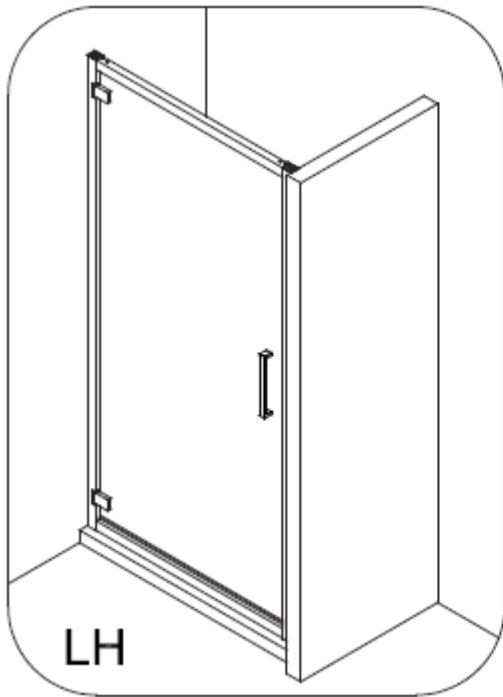

## INFINITY 8 HINGED DOOR

IHDSC0900+

**A**  Wall Plug x 6

**B**  ST4 \* 40mm Screw x 6

**C**  Adjustment block x 4

**D**  Cover I x 5

**E**  ST4 \* 20mm Screw x 4

**F**  Cover for taper sleeve x 2

**G**  Waterproof Strip I x 1

**H**  Handle x 1

**I**  5mm Allen Key x 1

**J**  Sleeve x 1

**K**  Waterproof Strip II x 1

**L**  Cover II x 2

**M**  Waterproof Strip III x 1

Model	A (mm)
<b>IHDSC0800+</b>	750~790
<b>IHDSC0900+</b>	850~890