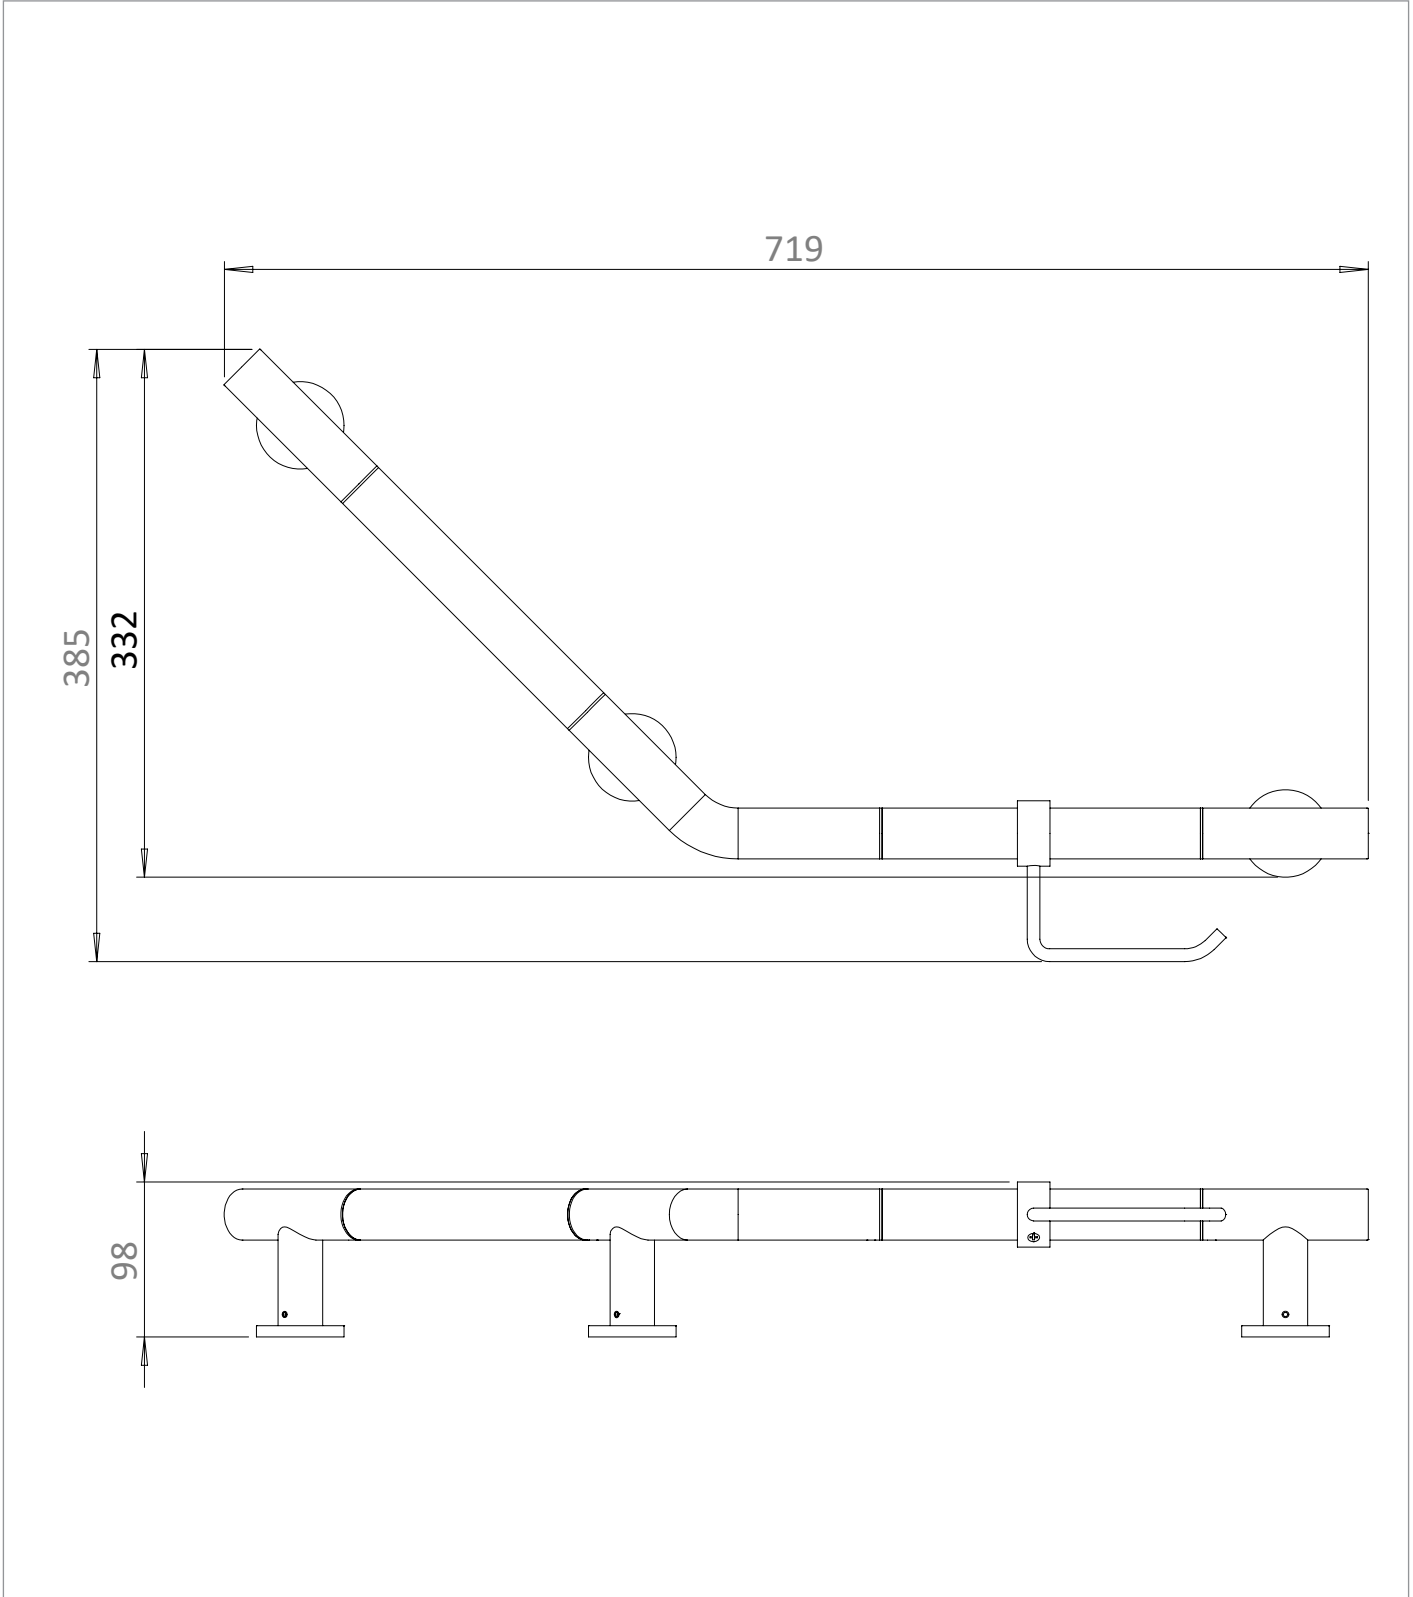

## DESCRIPTION

Angled Grab Bar & WC Roll Holder 719 x 332mm Chrome

WEBSITE LINK [Click Here](#)

CATEGORY	Accessories
WARRANTY DETAILS	15 Years
COLOUR	Chrome
FINISH APPLICATION	Electroplated
PRIMARY MATERIAL	304 Stainless Steel
SECONDARY MATERIAL	Plastic
INSTALL TYPE	Wall Mounted
PRODUCT WIDTH MM	719
PRODUCT HEIGHT MM	332
PRODUCT DEPTH MM	98
PRODUCT NET WEIGHT KG	2

## TECHNICAL DIMENSIONS

Dimensions in mm unless otherwise specified.

Tolerances (per material type) apply.