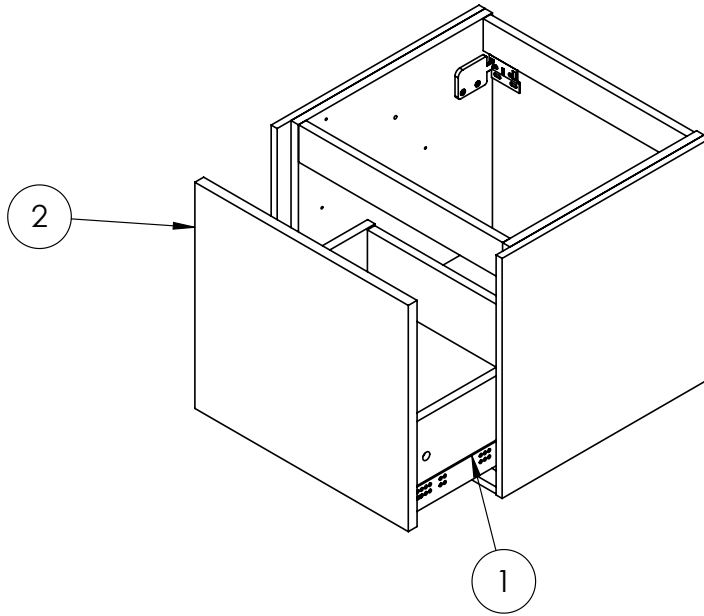

COLOUR CODE / REFERENCE	RAL 9005
DRAWER BOX	Textured aluminium anthracite finish concealed runners
DRAWER RUNNERS	Soft Close Pull to Open
DRAWER EXTENSION	Full
DRAWER ADJUSTMENT	4 Way
WALL HANGERS	Yes
ADJUSTABLE FEET	No
DRAWER CAPACITY	40kg
DRAWER OPERATION	Soft close/pull to open

TECHNICAL DIMENSIONS

Dimensions in mm unless otherwise specified.

Tolerances (per material type) apply.

SPARES LIST

Only the parts labelled are available as spares.

NUMBER	PART CODE	DESCRIPTION
1	RUNNERS_INFINITY	Pair Drawer Runners Infinity Furniture
2	DF_IF500DBM	Drawer Front Only for IF5000DBM
	DF_IF500DSG	Drawer Front Only for IF5000DSG
	DF_IF500DWG	Drawer Front Only for IF5000DWG
	DF-IF500DWM	Drawer Front Only for IF5000DWM
	DF-IF500DWO	Drawer Front Only for IF5000DWO