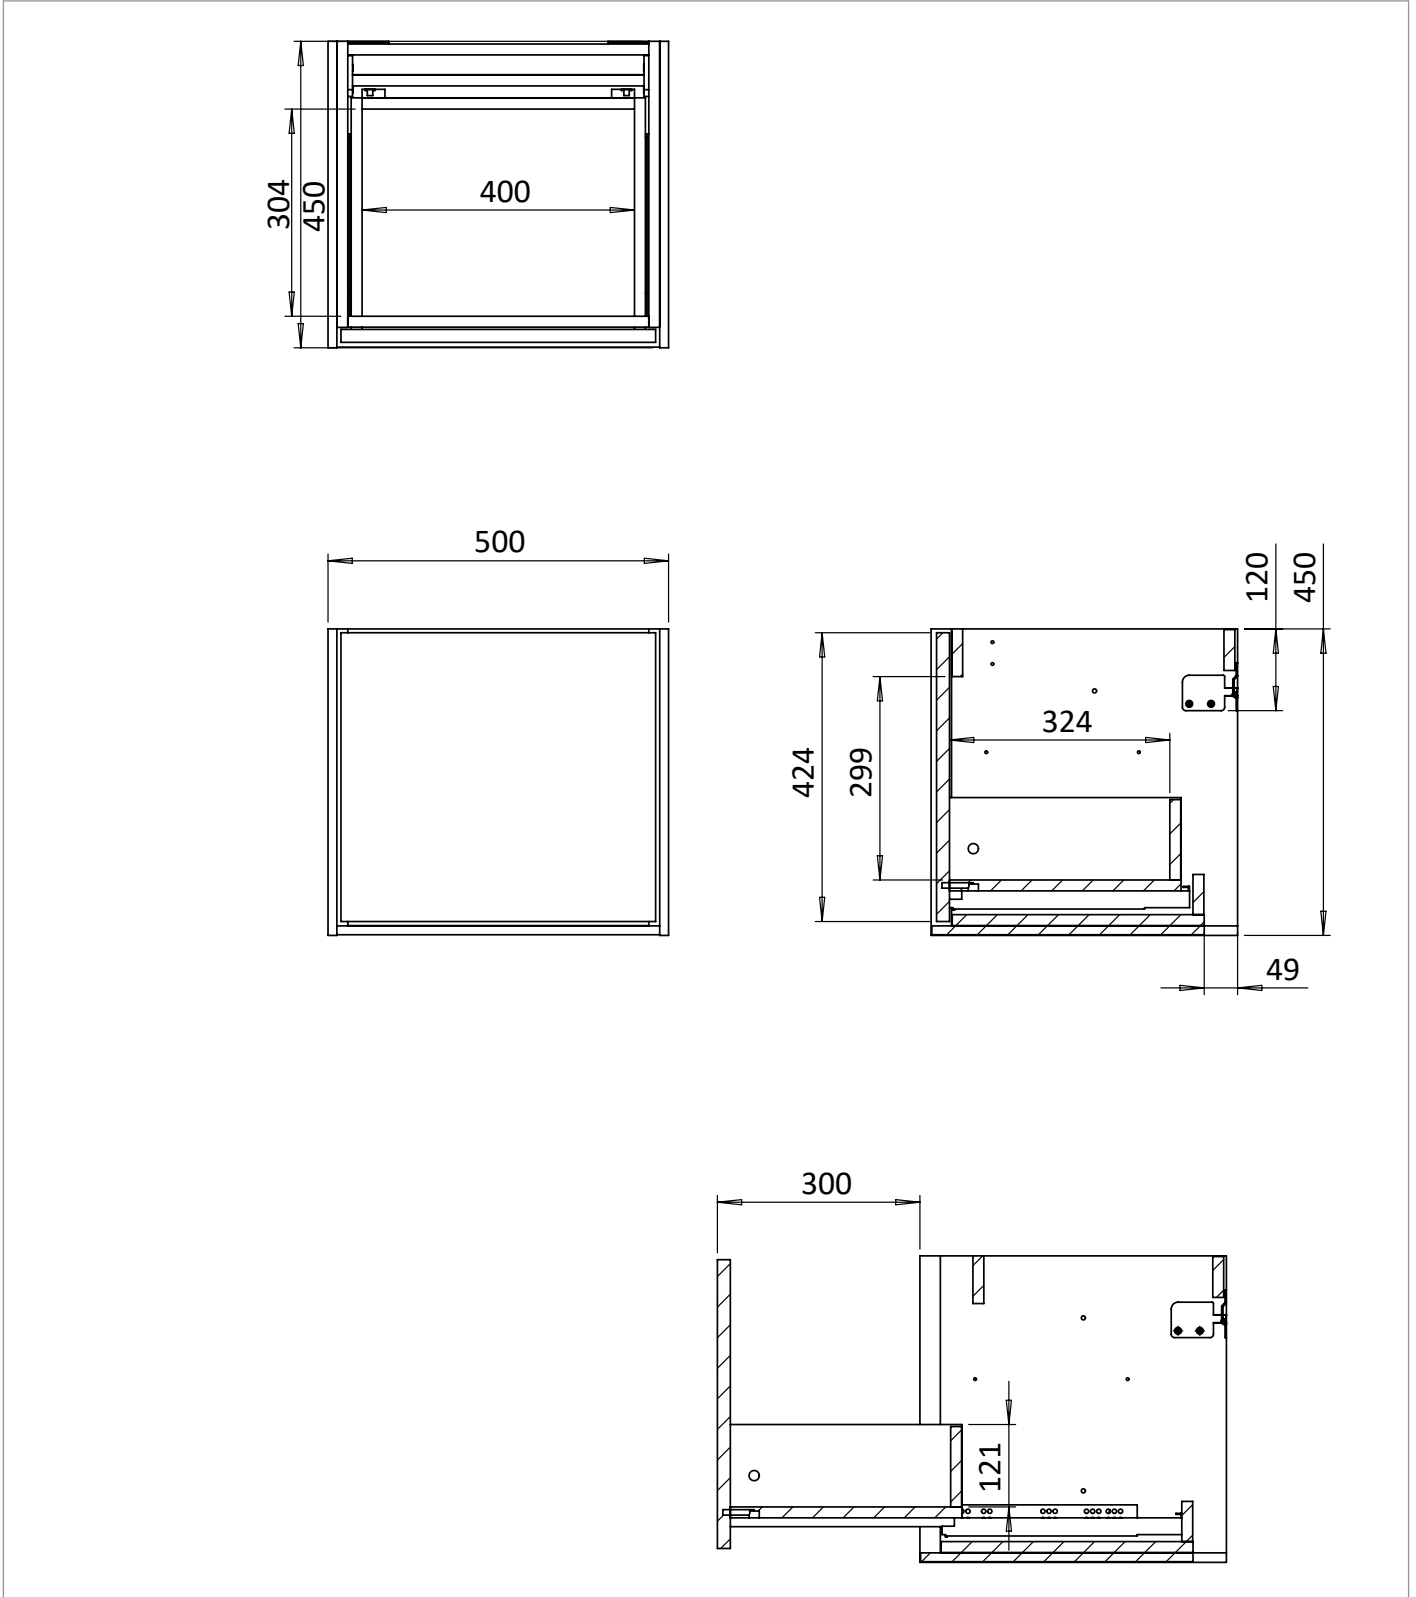

PRODUCT DATA SHEET

PRODUCT CODE

IF5000D2BM

RANGE

Infinity

DESCRIPTION

Infinity Single Drawer Unit 500 Black Matt

CATEGORY	Furniture
WARRANTY DETAILS	10 Years
COLOUR	Matt Black
FINISH APPLICATION	Lacquered
PRIMARY MATERIAL	MDF
SECONDARY MATERIAL	MFC
INSTALL TYPE	Wall Mounted
PRODUCT WIDTH MM	500
PRODUCT HEIGHT MM	450
PRODUCT DEPTH MM	450
PRODUCT NET WEIGHT KG	20
STANDARDS	EN 13986/ EN 14749

COLOUR CODE / REFERENCE	RAL 9005
DRAWER BOX	Textured aluminium anthracite finish concealed runners
DRAWER RUNNERS	Soft Close Pull to Open
DRAWER EXTENSION	Full
DRAWER ADJUSTMENT	4 Way
WALL HANGERS	Yes
ADJUSTABLE FEET	No
DRAWER CAPACITY	40kg
DRAWER OPERATION	Soft close/pull to open

TECHNICAL DIMENSIONS

Dimensions in mm unless otherwise specified.

Tolerances (per material type) apply.

SPARES LIST

Only the parts labelled are available as spares.

NUMBER	PART CODE	DESCRIPTION
1	RUNNERS_INFINITY	Pair Drawer Runners Infinity Furniture
2	DF_IF500DBM	Drawer Front Only for IF5000DBM
	DF_IF500DSG	Drawer Front Only for IF5000DSG
	DF_IF500DWG	Drawer Front Only for IF5000DWG
	DF-IF500DWM	Drawer Front Only for IF5000DWM
	DF-IF500DWO	Drawer Front Only for IF5000DWO