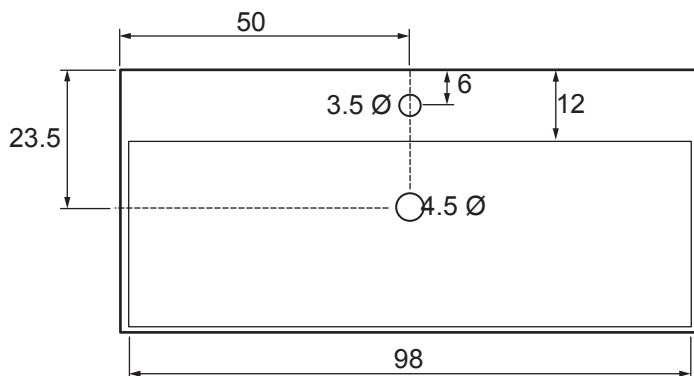

DE0004SRW

DE0004SCW

DE0004SRW

DE0004SCW

GLIDE II 100cm CAST MARBLE BASIN - DE0004SRW
 GLIDE II 100cm CERAMIC BASIN - DE0004SCW
 GLIDE II 100cm WORKTOP GL1000T
 GLIDE II 100cm BASIN UNIT GL1000D