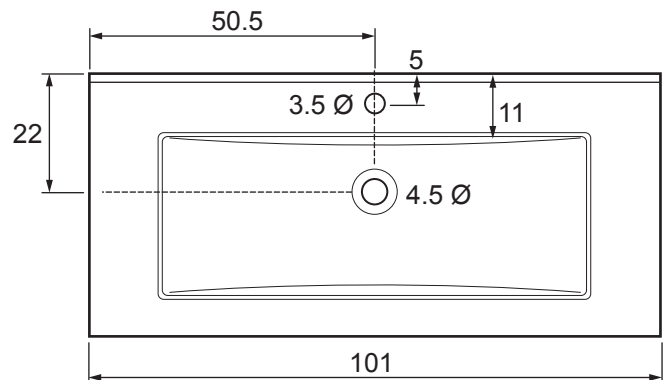

DE0004SRW

DE0004SCW

DE0004SRW

DE0004SCW

GLIDE II 100cm CAST MARBLE BASIN - DE0004SRW
 GLIDE II 100cm CERAMIC BASIN - DE0004SCW
 GLIDE II 100cm WORKTOP GL1000T
 GLIDE II 100cm BASIN UNIT GL1000D