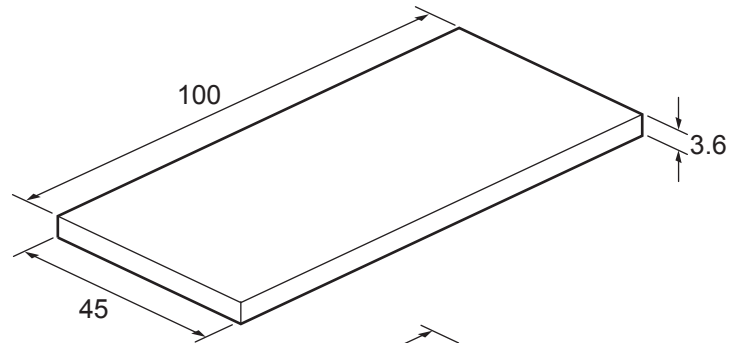

DE0004SRW

DE0004SCW

DE0004SRW

DE0004SCW

GLIDE II 100cm CAST MARBLE BASIN - DE0004SRW
 GLIDE II 100cm CERAMIC BASIN - DE0004SCW
 GLIDE II 100cm WORKTOP GL1000T
 GLIDE II 100cm BASIN UNIT GL1000D