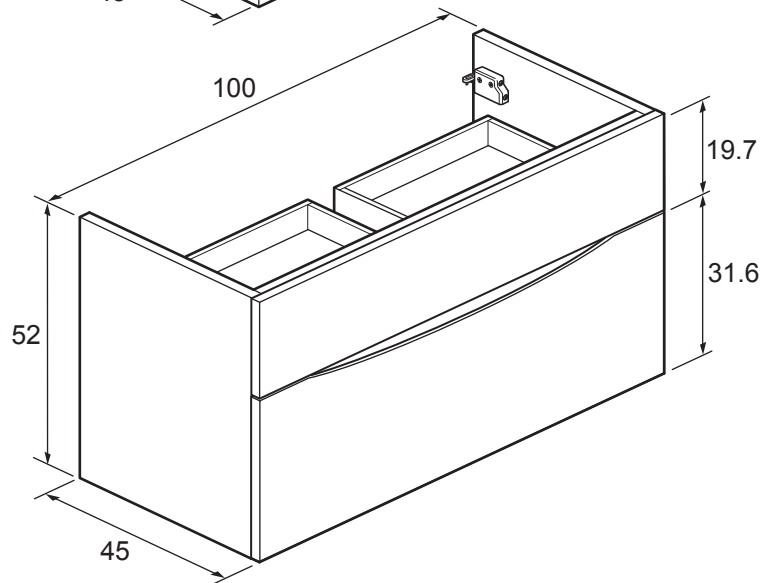

DE0004SRW

DE0004SCW

DE0004SRW

DE0004SCW

GLIDE II 100cm CAST MARBLE BASIN - DE0004SRW
 GLIDE II 100cm CERAMIC BASIN - DE0004SCW
 GLIDE II 100cm WORKTOP GL1000T
 GLIDE II 100cm BASIN UNIT GL1000D