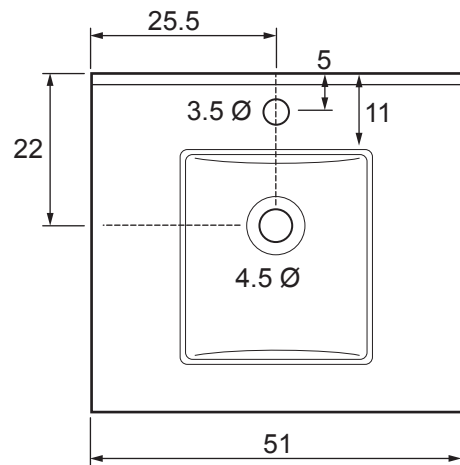

DE0002SRW

DE0002SCW

DE0002SRW

DE0002SCW

GLIDE II 50cm CAST MARBLE BASIN - DE0002SRW  
 GLIDE II 50cm CERAMIC BASIN - DE0002SCW  
 GLIDE II 50cm WORKTOP GL5000T  
 GLIDE II 50cm BASIN UNIT GL5000D