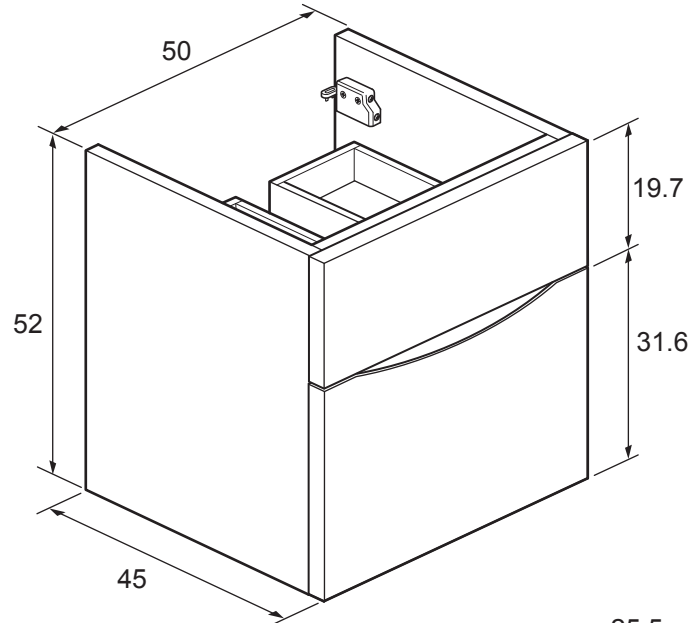

DE0002SRW

DE0002SCW

DE0002SRW

DE0002SCW

GLIDE II 50cm CAST MARBLE BASIN - DE0002SRW  
 GLIDE II 50cm CERAMIC BASIN - DE0002SCW  
 GLIDE II 50cm WORKTOP GL5000T  
 GLIDE II 50cm BASIN UNIT GL5000D