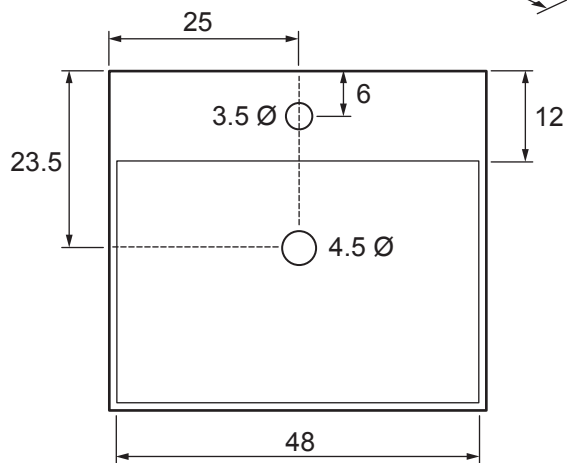

DE0002SRW

DE0002SCW

DE0002SRW

DE0002SCW

GLIDE II 50cm CAST MARBLE BASIN - DE0002SRW  
 GLIDE II 50cm CERAMIC BASIN - DE0002SCW  
 GLIDE II 50cm WORKTOP GL5000T  
 GLIDE II 50cm BASIN UNIT GL5000D