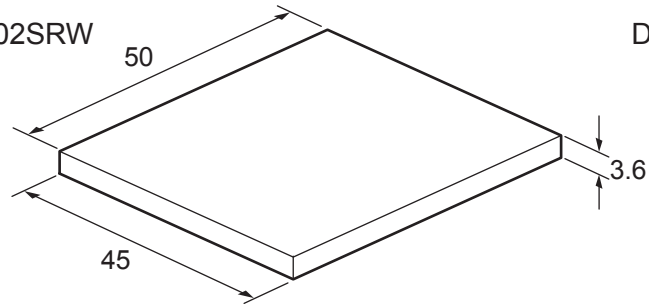

DE0002SRW

DE0002SCW

DE0002SRW

DE0002SCW

GLIDE II 50cm CAST MARBLE BASIN - DE0002SRW  
 GLIDE II 50cm CERAMIC BASIN - DE0002SCW  
 GLIDE II 50cm WORKTOP GL5000T  
 GLIDE II 50cm BASIN UNIT GL5000D