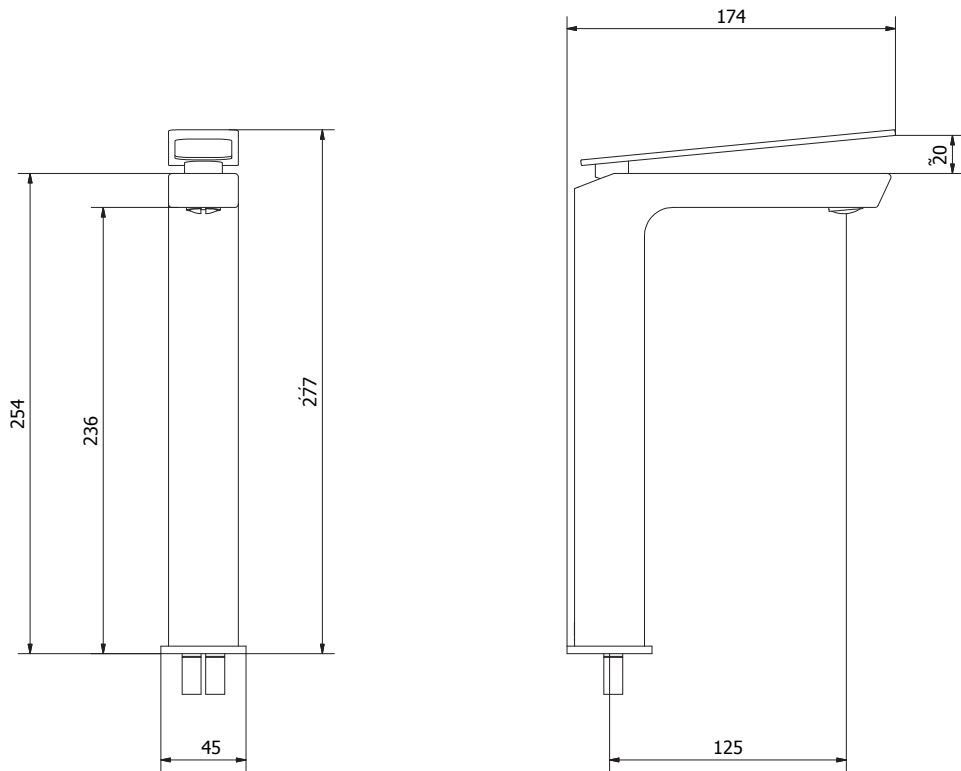

measurements in millimetres (mm)  
information updated January 2015

tel | 01322 422767  
web | www.crosswater.co.uk  
email | technical@crosswater-holdings.co.uk

---

Basin Tall Monobloc With No Pop-up Waste

---

Deck Mounted

---

ZR03\_112DNC

---

Available in Chrome (C)