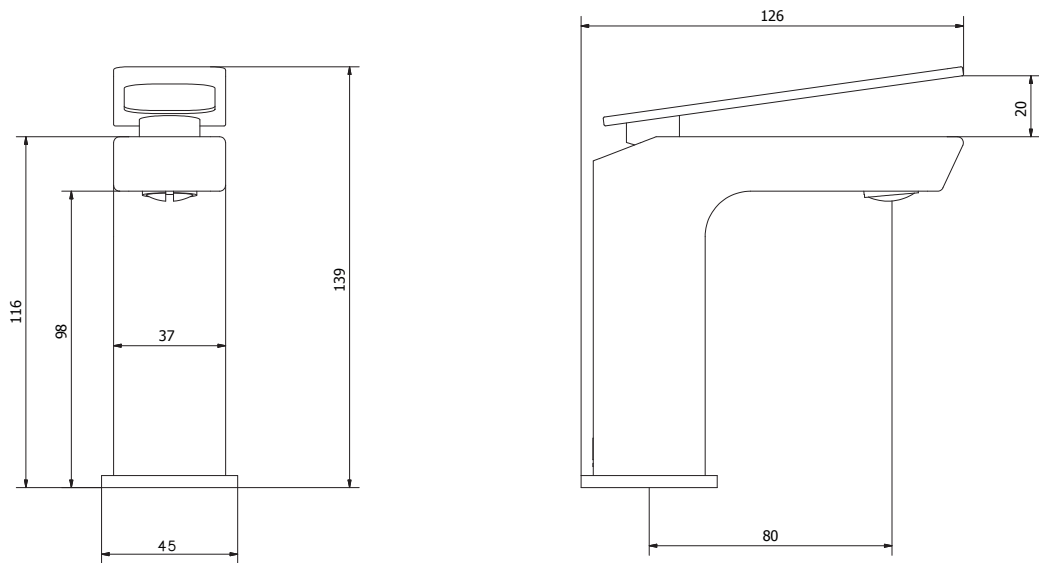

measurements in millimetres (mm)
information updated January 2015

tel | 01322 422767
web | www.crosswater.co.uk
email | technical@crosswater-holdings.co.uk

Basin Mini Monobloc With No Pop-up Waste

Deck Mounted