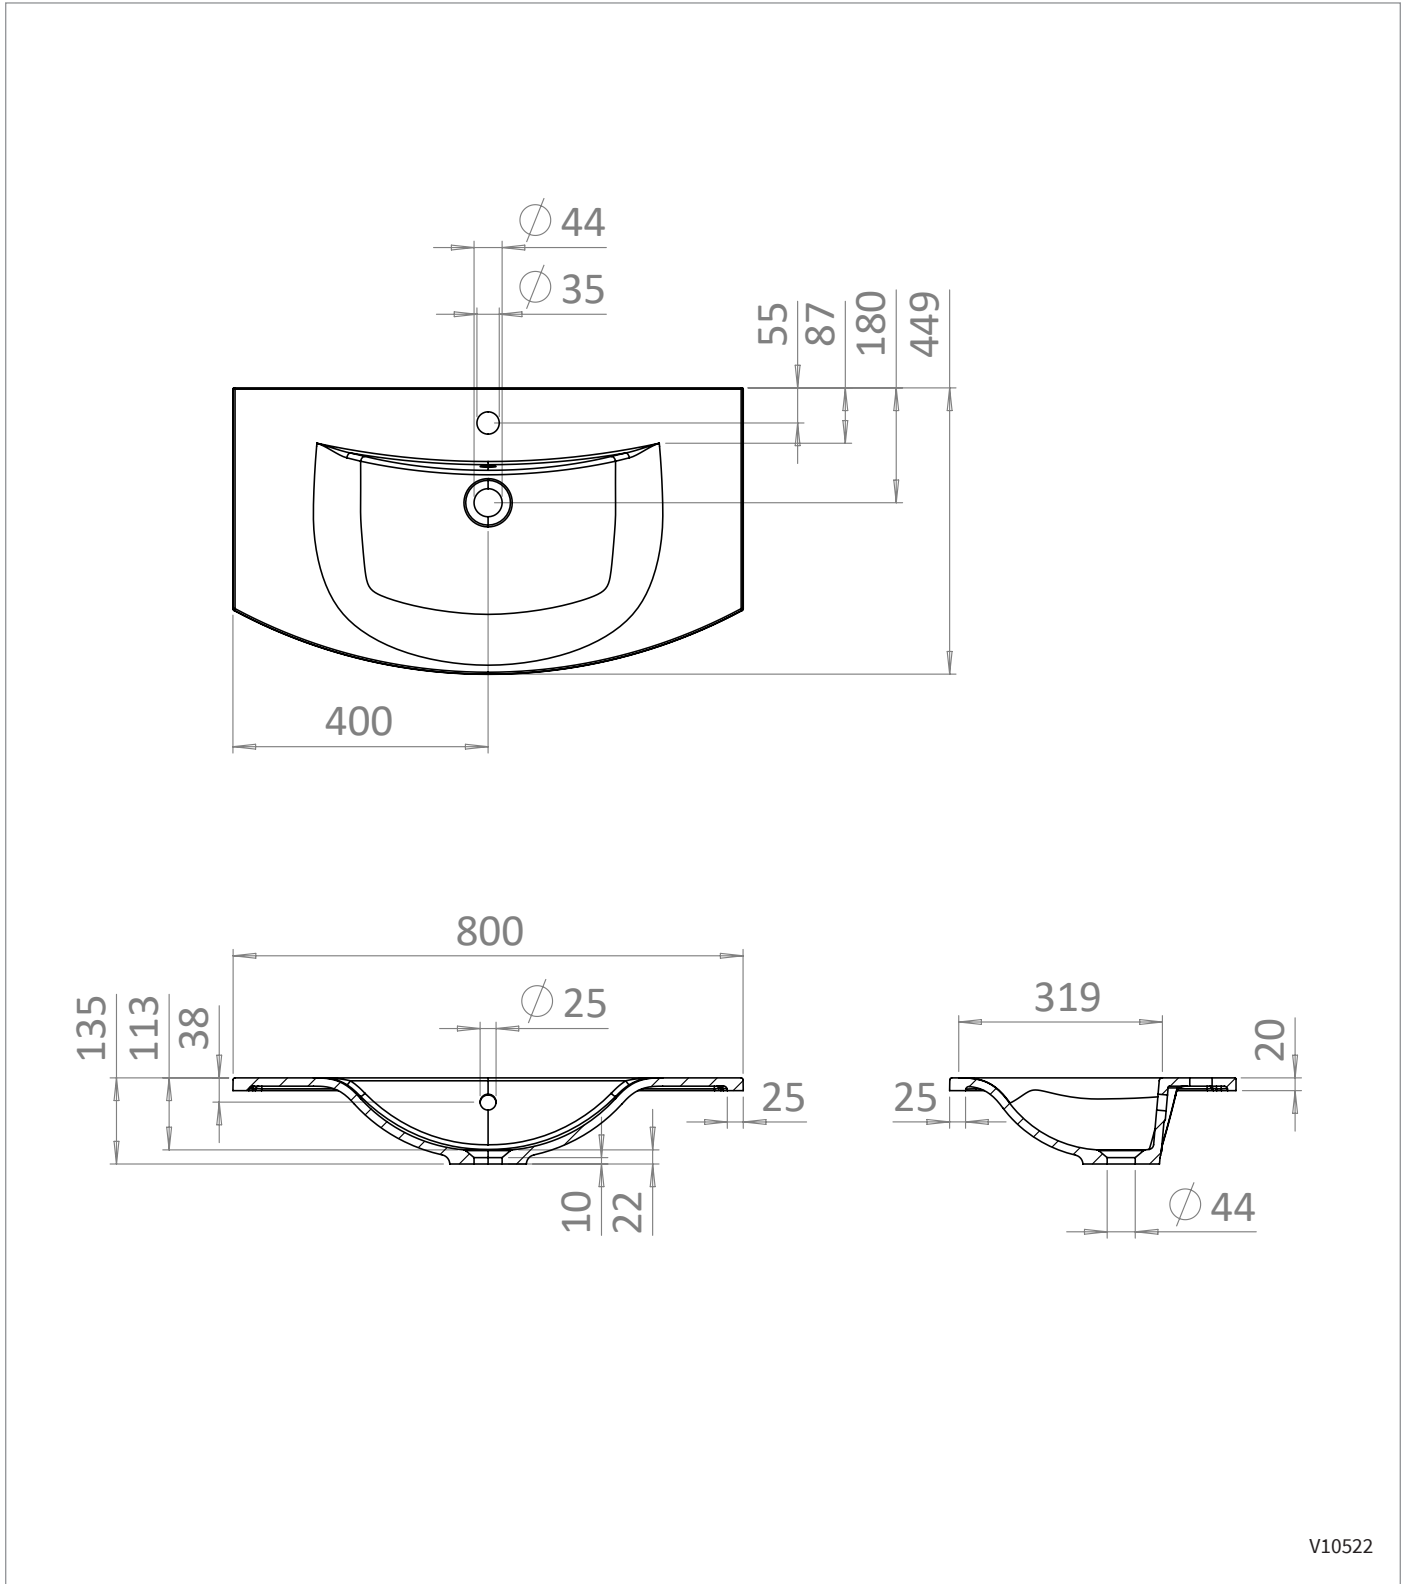

PRODUCT DATA SHEET

PRODUCT CODE

SE0811SRW+

RANGE

SVELTE

DESCRIPTION

Basin 800mm White 1TH

COLOUR	Euro White
MATERIAL	Gelcoat Cast Mineral Marble
STANDARDS	EN 31 EN 14688 - CLO
INSTALLATION TYPE	Furniture Mounted
CAPACITY OF WATER AT OVERFLOW LEVEL	15 L
BASIN WASTE SIZE	45mm
TAP HOLES	1TH
OVERFLOW	Yes
WEIGHT	10.35kg
WARRANTY	10 Years

TECHNICAL DIMENSIONS

Dimensions in mm unless otherwise specified.

Tolerances (per material type) apply.

V10522