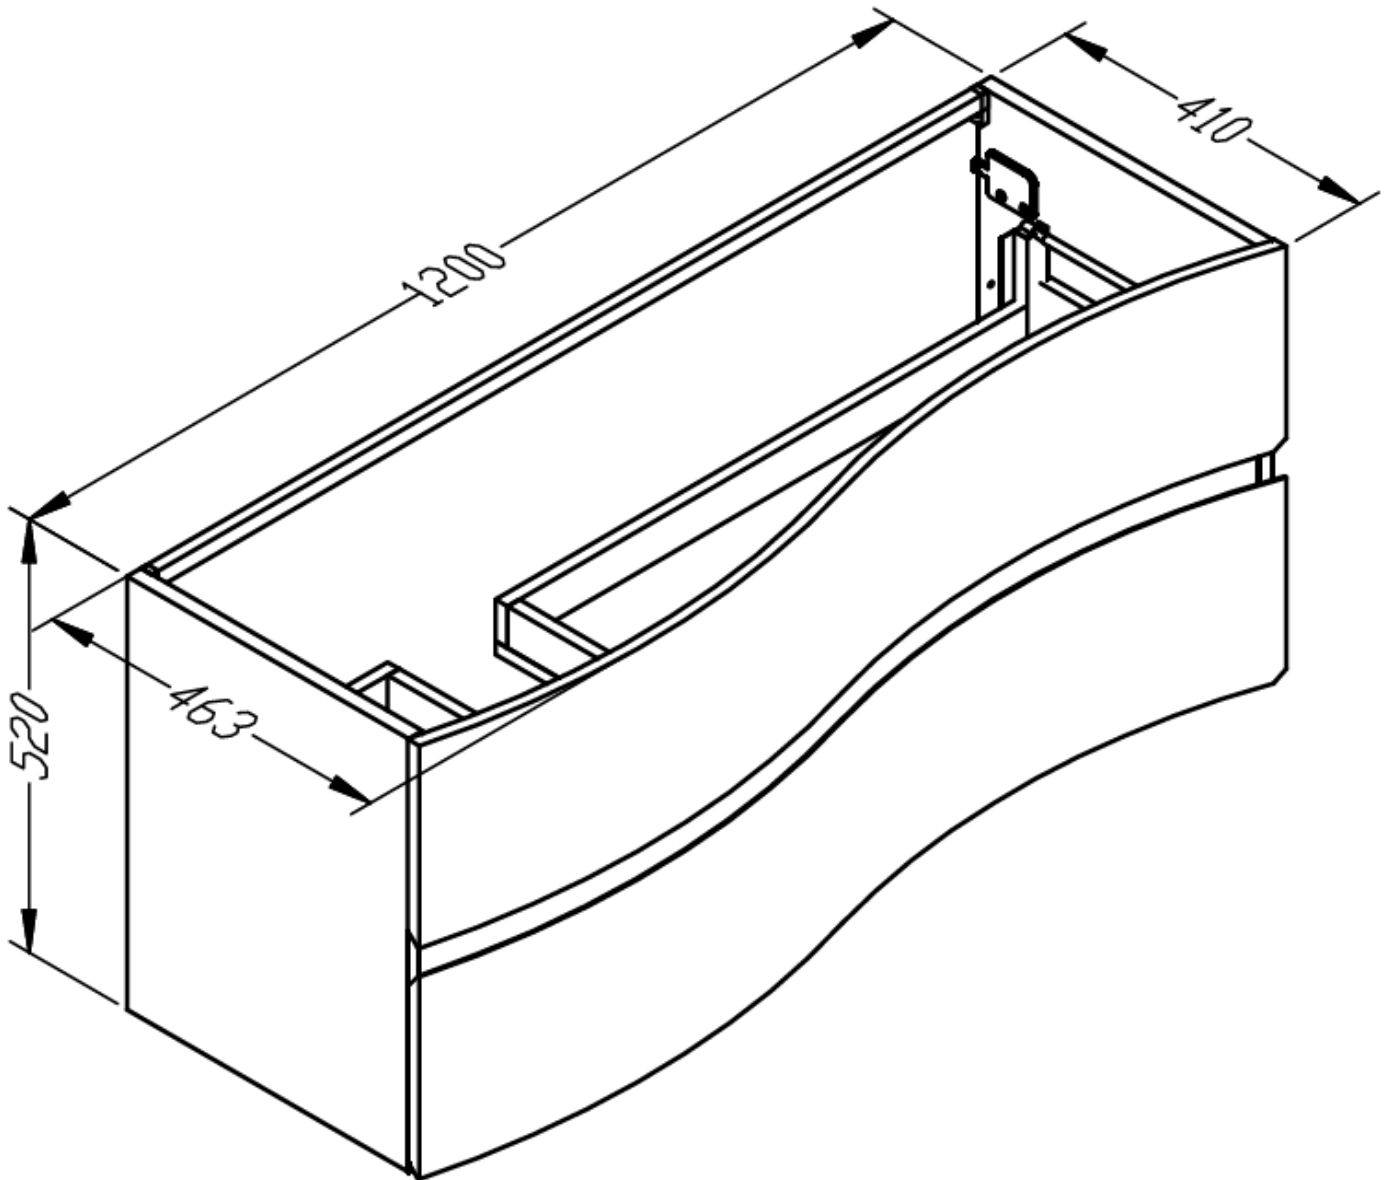

Measurements in millimetres mm

Information updated July 2015

Tel 0345 873 8840

crosswater[™]

TECHNICAL

bauhaus[™]

SVELTE 2 DRAWER 1200 BASIN UNIT

Wall Hung

SE1200D