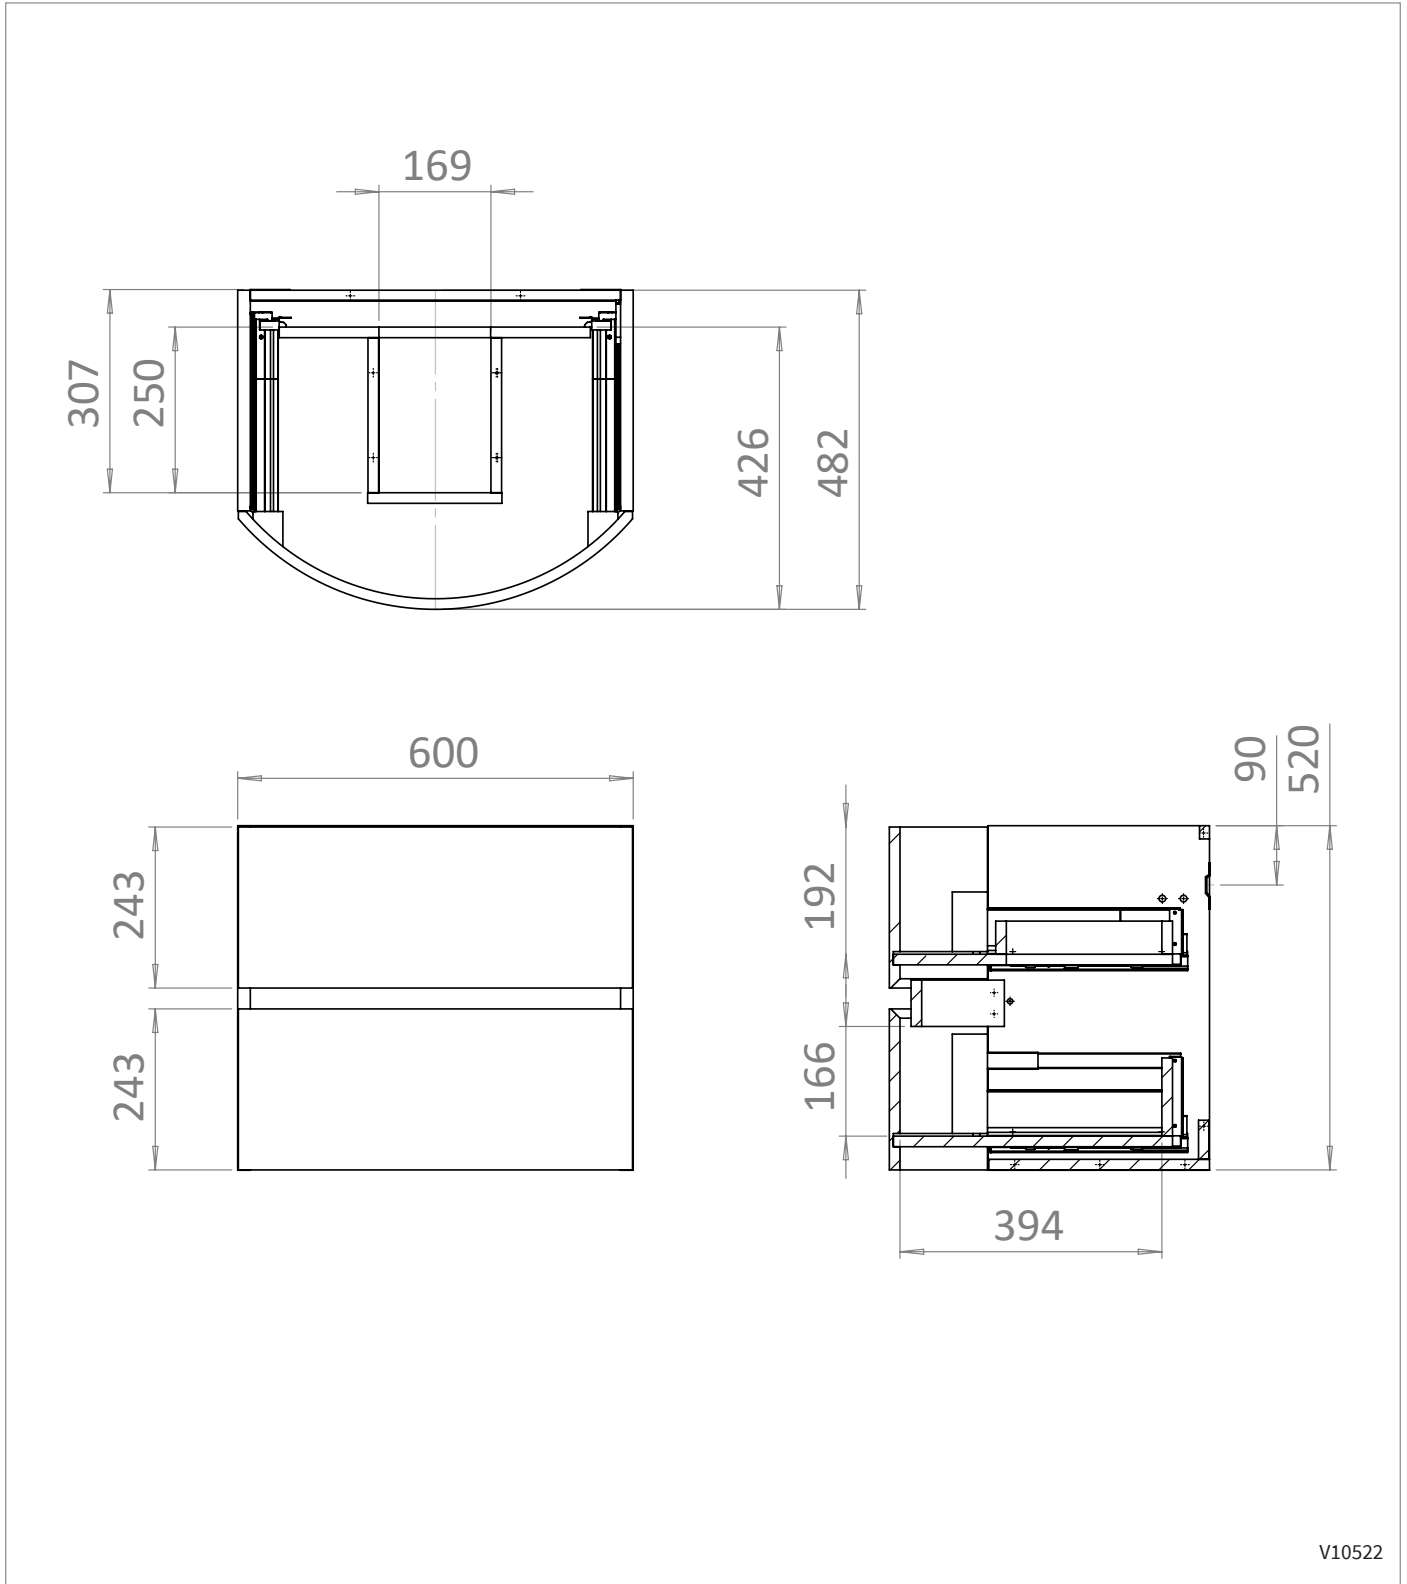

PRODUCT DATA SHEET

PRODUCT CODE

SE6000DAW

RANGE

SVELTE

DESCRIPTION

600mm Basin Unit American Walnut

COLOUR	American Walnut
COLOUR CODE/ REFERENCE	Crosswater Exclusive
MATERIAL	Real Wood Veneer 18mm MDF
STANDARDS	EN 13986 EN 14749
INSTALLATION TYPE	Wall-Mounted
DRAWER BOX	Textile Finish MFC Concealed Runners
DRAWER RUNNERS	BLUM Tandem Box - Soft Close Pull To Open
DRAWER EXTENSION	Full Extension
DRAWER ADJUSTMENT	3 Way
DRAWER CAPACITY	30kg
WALL HANGERS	CAMAR With Safety Lock - Factory Fitted 120kg Load Capacity On A Solid Wall 3 Way Adjustment
WEIGHT	29kg
WARRANTY	10 Years

TECHNICAL DIMENSIONS

Dimensions in mm unless otherwise specified.

Tolerances (per material type) apply.

V10522

SPARES DIAGRAM

Only the parts labelled are available as spares.

V10522

SPARES DIAGRAM

NUMBER	PART CODE	DESCRIPTION
1	TDF_60SEDGA	Top Drawer Front from SE6000DGA
	TDF_60SEDSG	Top Drawer Front from SE6000DSG
	TDF_60SEDWG	Top Drawer Front from SE6000DWG
	TDF_60SEDAW	Top Drawer Front from SE6000DAW
	TDF_60SEDOB+	Top Drawer Front from SE6000DOB
	TDF_60SDCO+	Top Drawer Front from SE6000SDCO+
2	BDF_60SEDGA	Bottom Drawer Front from SE6000DGA
	BDF_60SEDSG	Bottom Drawer Front from SE6000DSG
	BDF_60SEDWG	Bottom Drawer Front from SE6000DWG
	BDF_60SEDAW	Bottom Drawer Front from SE6000DAW
	BDF_60SEDOB+	Bottom Drawer Front from SE6000DOB
	BDF_60SDCO+	Bottom Drawer Front from SE6000SDCO+
3	RUNNERS_SVELTE	Drawer Runners from the Svelte Furniture
4	SECLIPS	Svelte Drawer Covers x4
5	WB897ASZ16070	Wall Bracket x2