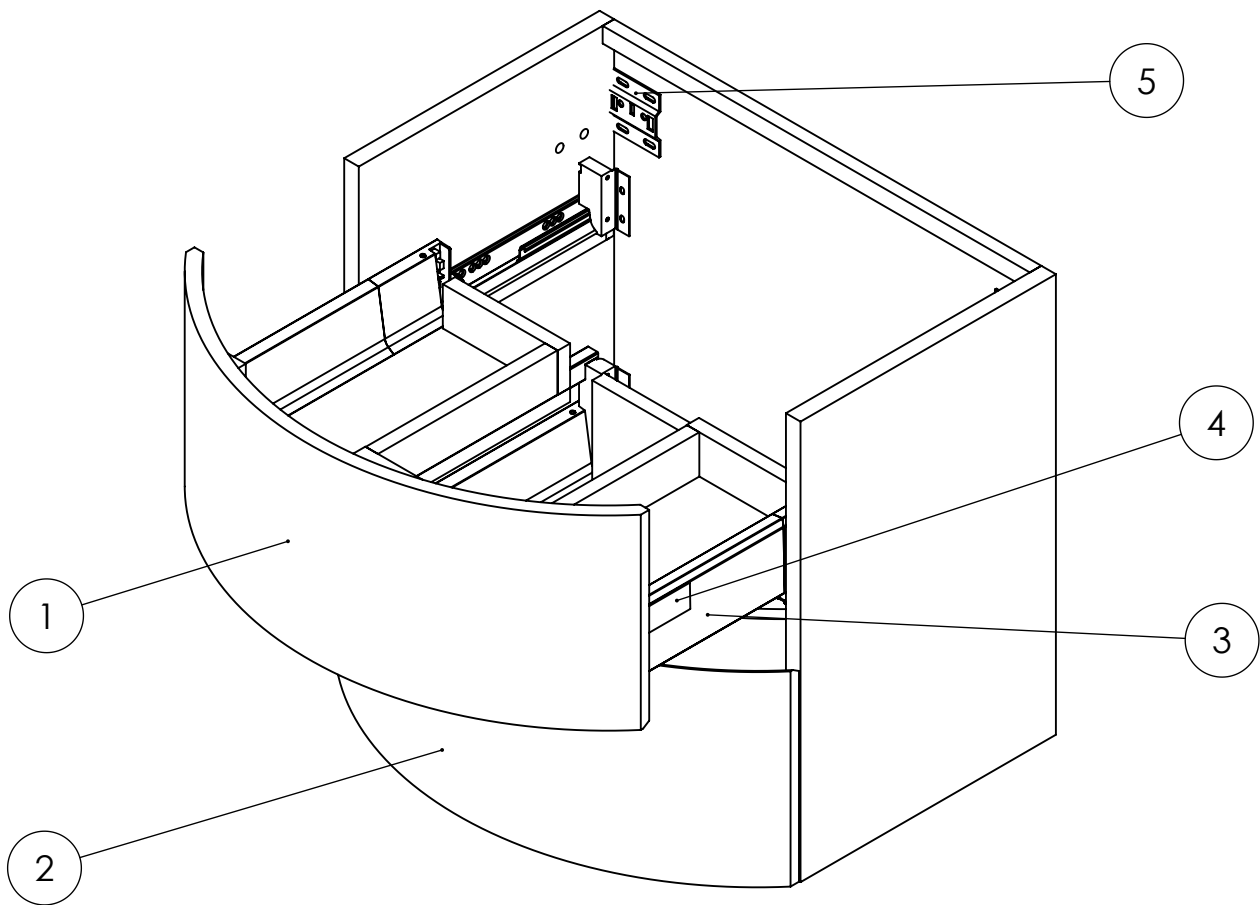

PRODUCT DATA SHEET

PRODUCT CODE

SE6000DAW

RANGE

SVELTE

DESCRIPTION

600mm Basin Unit American Walnut

COLOUR	American Walnut
COLOUR CODE/ REFERENCE	Crosswater Exclusive
MATERIAL	Real Wood Veneer 18mm MDF
STANDARDS	EN 13986 EN 14749
INSTALLATION TYPE	Wall-Mounted
DRAWER BOX	Textile Finish MFC Concealed Runners
DRAWER RUNNERS	BLUM Tandem Box - Soft Close Pull To Open
DRAWER EXTENSION	Full Extension
DRAWER ADJUSTMENT	3 Way
DRAWER CAPACITY	30kg
WALL HANGERS	CAMAR With Safety Lock - Factory Fitted 120kg Load Capacity On A Solid Wall 3 Way Adjustment
WEIGHT	29kg
WARRANTY	10 Years

TECHNICAL DIMENSIONS

Dimensions in mm unless otherwise specified.

Tolerances (per material type) apply.

V10522

SPARES DIAGRAM

Only the parts labelled are available as spares.

V10522

SPARES DIAGRAM

NUMBER	PART CODE	DESCRIPTION
1	TDF_60SEDGA	Top Drawer Front from SE6000DGA
	TDF_60SEDSG	Top Drawer Front from SE6000DSG
	TDF_60SEDWG	Top Drawer Front from SE6000DWG
	TDF_60SEDAW	Top Drawer Front from SE6000DAW
	TDF_60SEDOB+	Top Drawer Front from SE6000DOB
	TDF_60SDCO+	Top Drawer Front from SE6000SDCO+
2	BDF_60SEDGA	Bottom Drawer Front from SE6000DGA
	BDF_60SEDSG	Bottom Drawer Front from SE6000DSG
	BDF_60SEDWG	Bottom Drawer Front from SE6000DWG
	BDF_60SEDAW	Bottom Drawer Front from SE6000DAW
	BDF_60SEDOB+	Bottom Drawer Front from SE6000DOB
	BDF_60SDCO+	Bottom Drawer Front from SE6000SDCO+
3	RUNNERS_SVELTE	Drawer Runners from the Svelte Furniture
4	SECLIPS	Svelte Drawer Covers x4
5	WB897ASZ16070	Wall Bracket x2