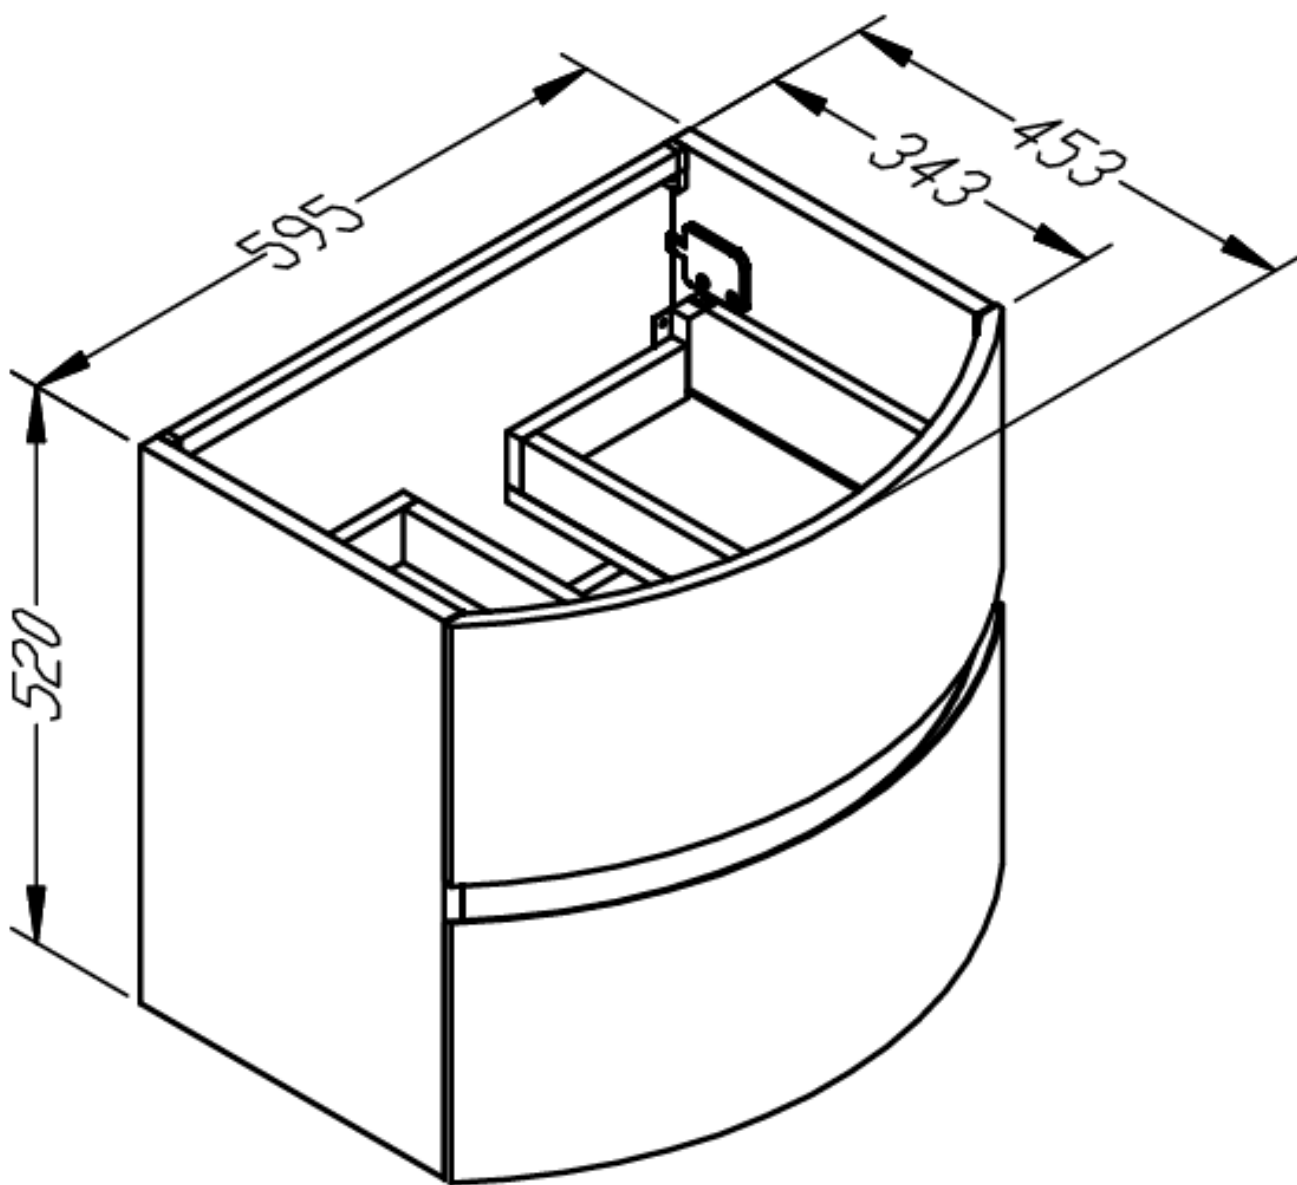

Measurements in millimetres mm

Information updated July 2015

Tel 0345 873 8840

crosswater[™]

TECHNICAL

bauhaus[™]

SVELTE 2 DRAWER 600 BASIN UNIT

Wall Hung