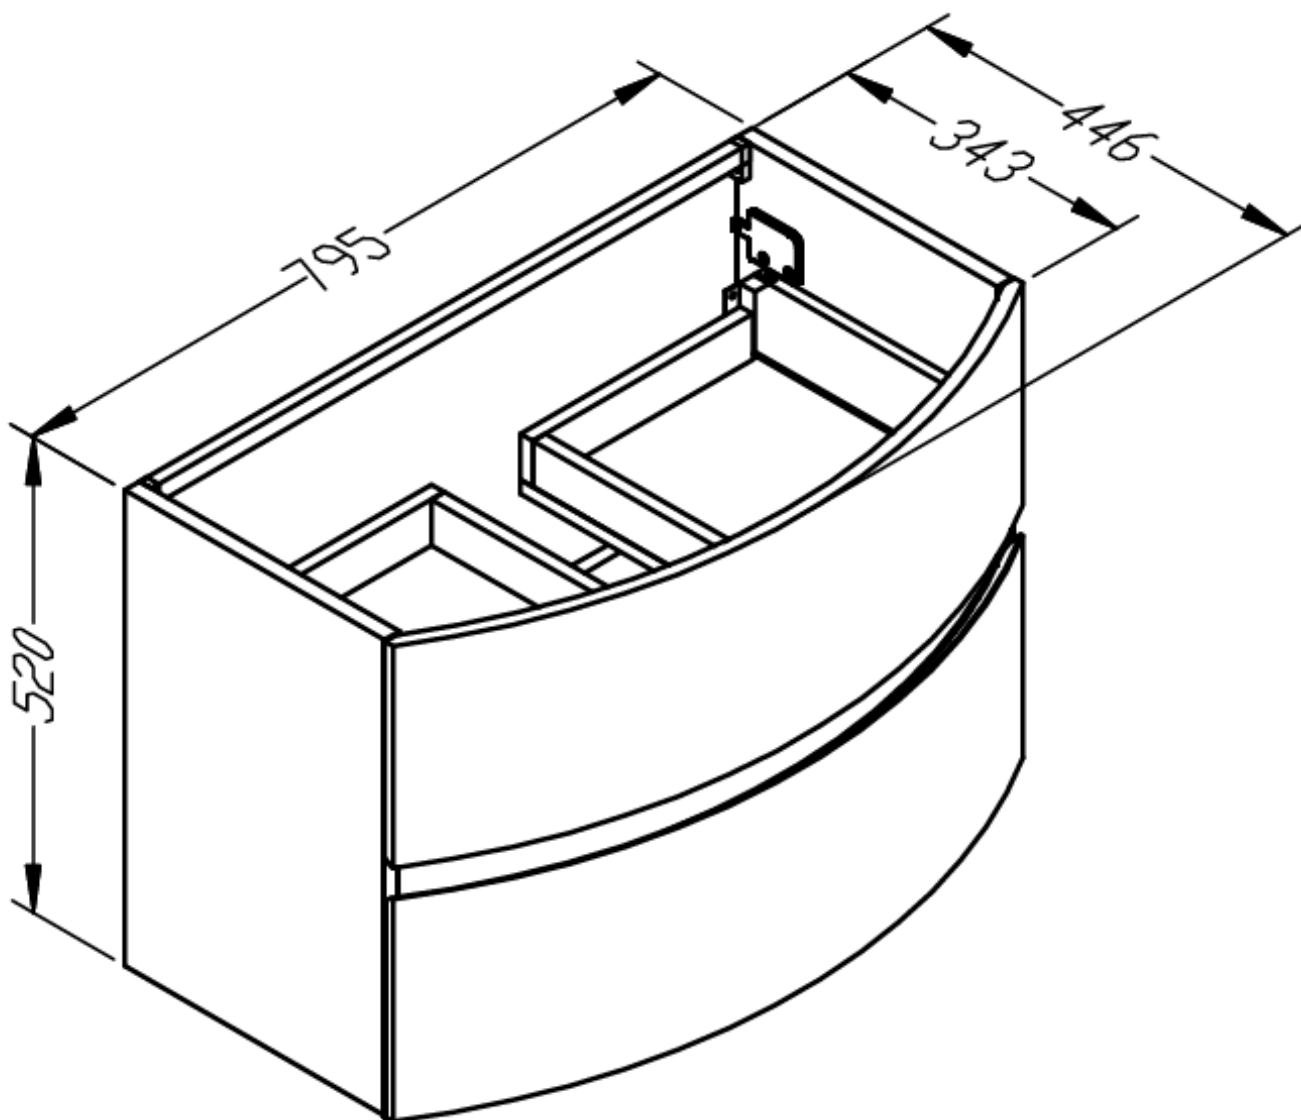

Measurements in millimetres mm

Information updated July 2015

Tel 0345 873 8840

crosswater[™]

TECHNICAL

bauhaus[™]

SVELTE 2 DRAWER 800 BASIN UNIT

Wall Hung

SE8000D