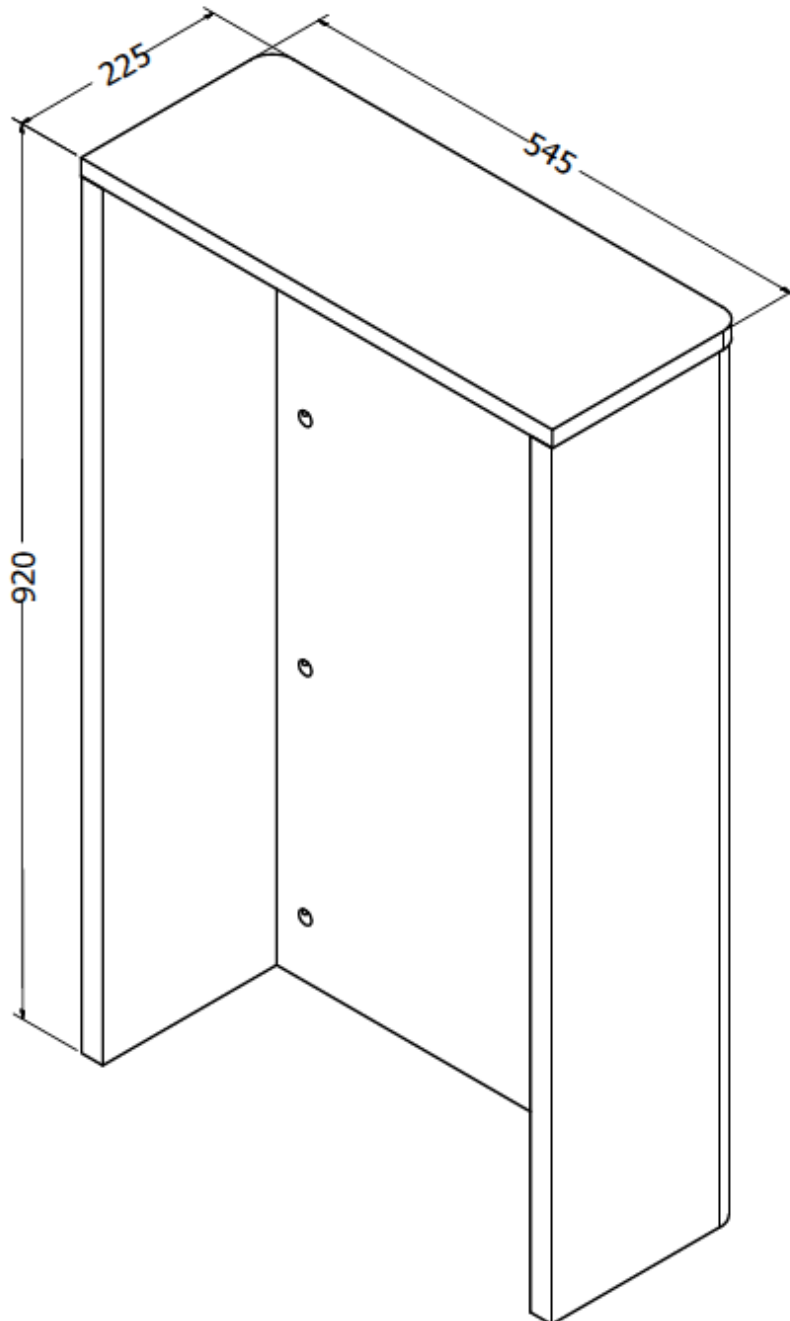

Measurements in millimetres mm
Information updated August 2016
Tel 0345 873 8840

crosswater[™]

TECHNICAL

bauhaus[™]

WC CISTERN SURROUND

FLOOR STANDING

SP5492XX

VARIOUS COLOURS