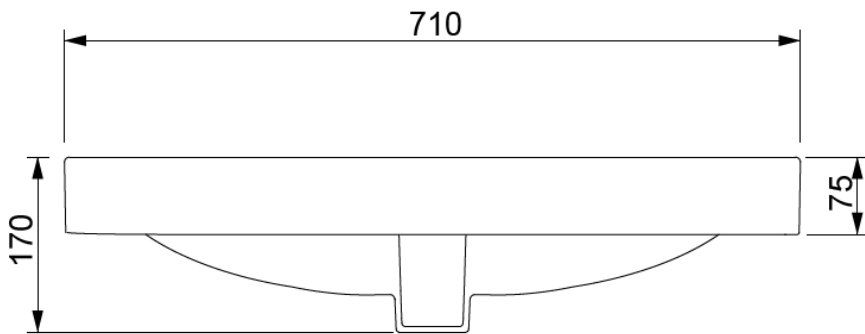

Measurements in cm

Information updated September 2017

Tel 0345 873 8840

crosswater[™]

TECHNICAL

bauhaus[™]
BY CROSSWATER

ZION Furniture Basin With Overflow

Fine Fire Clay White

ZI0711SCW

Sizes detailed could have a variation of about +/-5 % due to the changes to material characteristics during the firing processes.