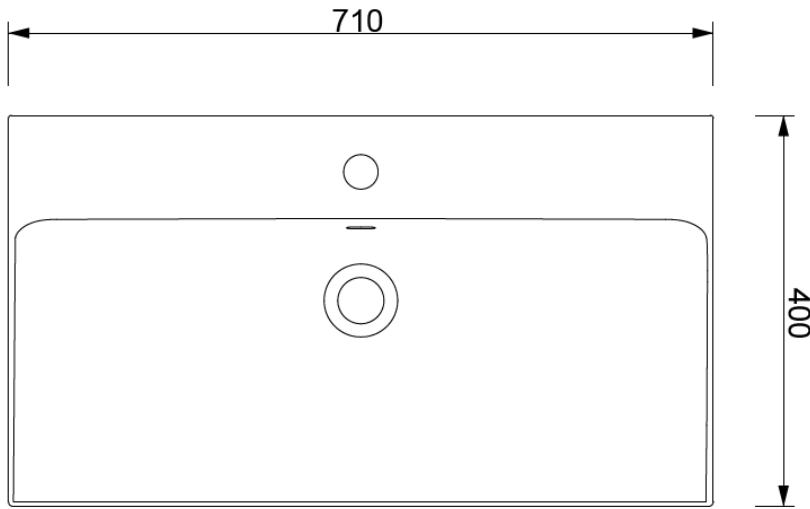

Measurements in cm

Information updated September 2017

Tel 0345 873 8840

crosswater[™]

TECHNICAL

bauhaus[™]
BY CROSSWATER

ZION Furniture Basin With Overflow

Fine Fire Clay White

ZI0711SCW

Sizes detailed could have a variation of about +/-5 % due to the changes to material characteristics during the firing processes.