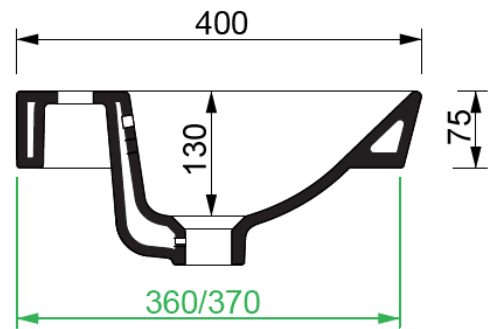

Measurements in cm

Information updated September 2017

Tel 0345 873 8840

crosswater[™]

TECHNICAL

bauhaus[™]
BY CROSSWATER

ZION Furniture Basin With Overflow

Fine Fire Clay White

ZI0711SCW

Sizes detailed could have a variation of about +/-5 % due to the changes to material characteristics during the firing processes.