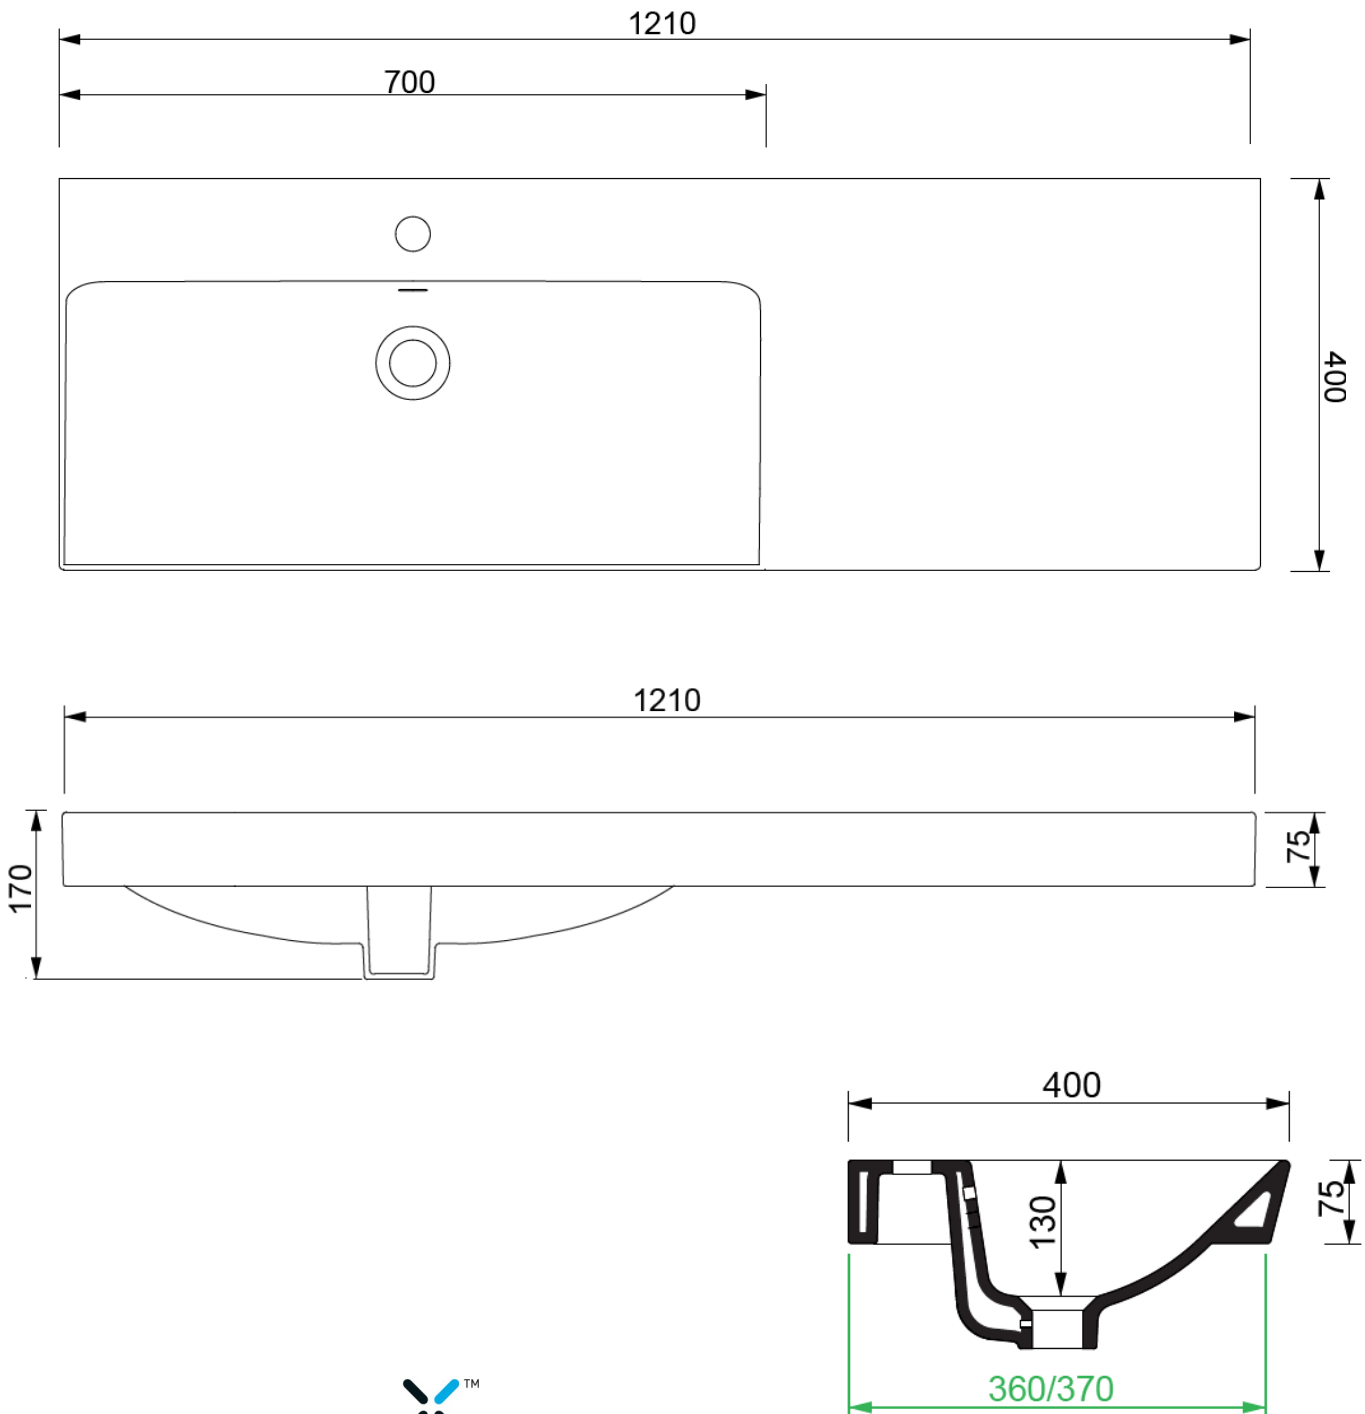

Measurements in cm

Information updated September 2017

Tel 0345 873 8840

crosswater<sup>™</sup>

TECHNICAL

bauhaus<sup>™</sup>  
BY CROSSWATER

ZION Furniture Basin With Overflow

Left Hand Bowl

Fine Fire Clay White

ZI1211SCW\_LH

Sizes detailed could have a variation of about +/-5 % due to the changes to material characteristics during the firing processes.