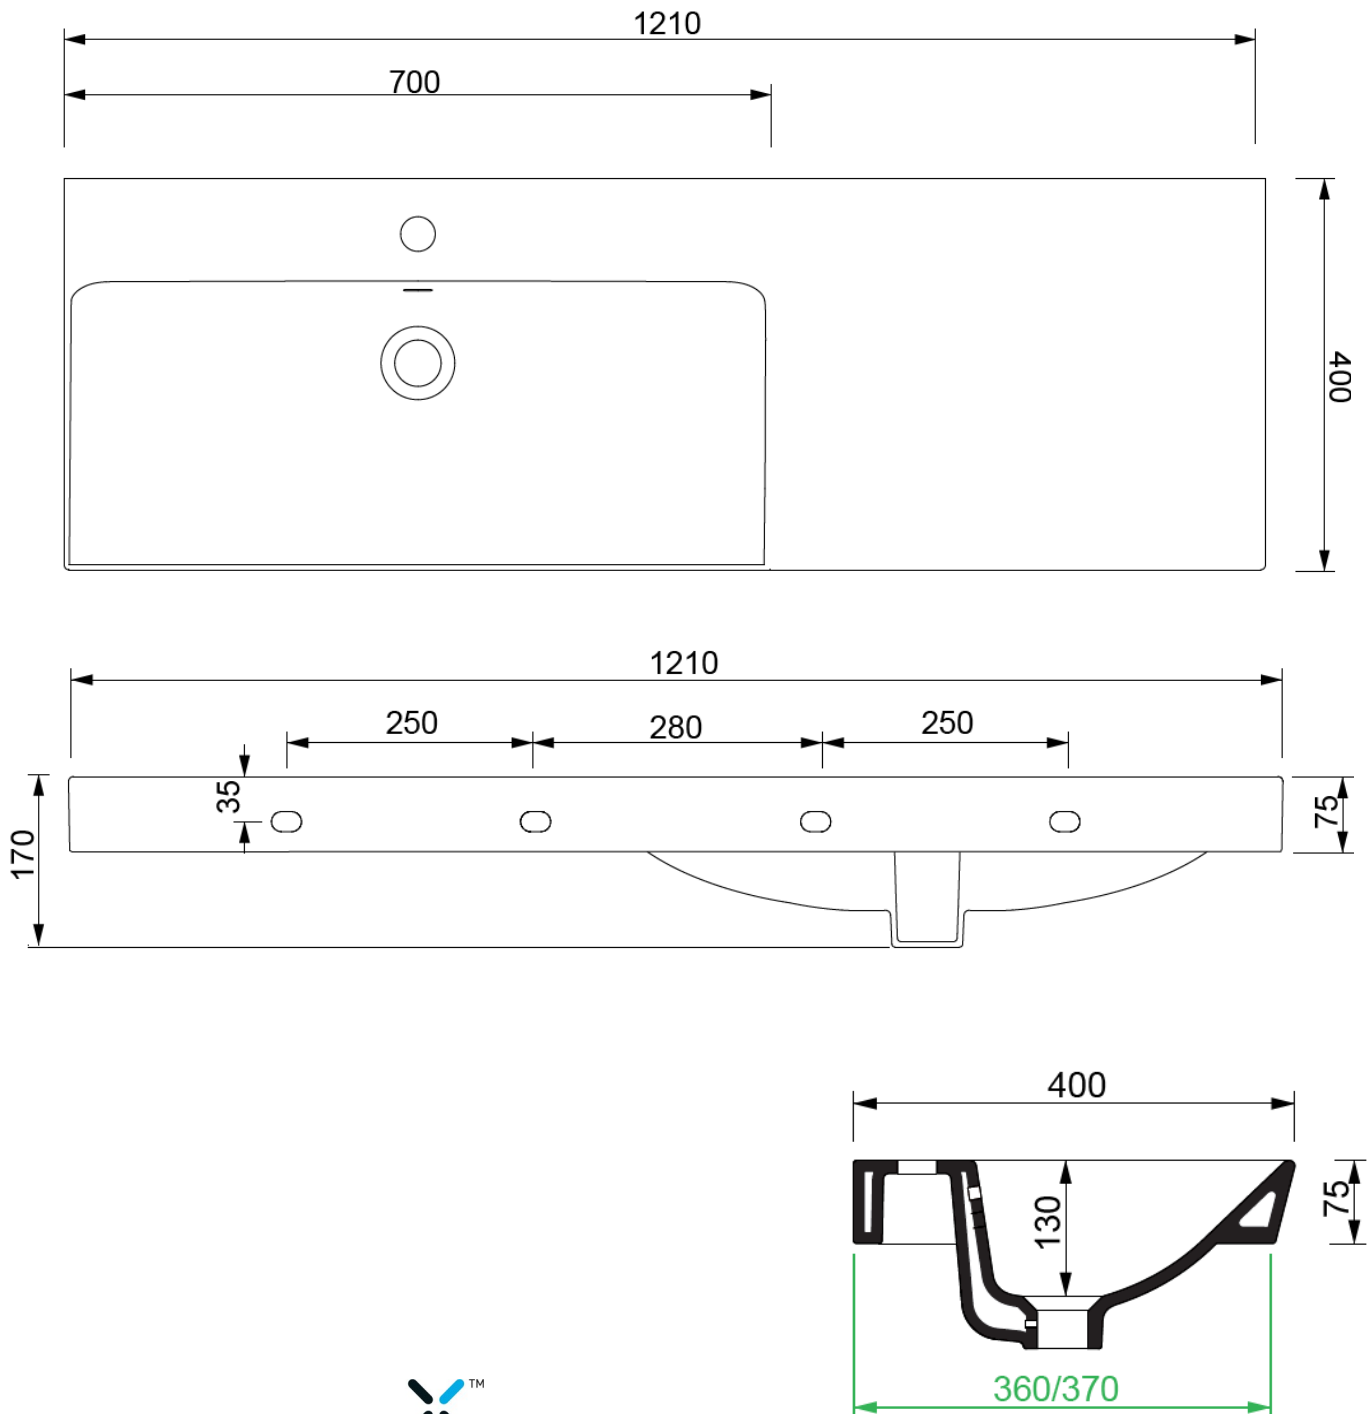

Measurements in cm

Information updated September 2017

Tel 0345 873 8840

crosswater[™]

TECHNICAL

bauhaus[™]
BY CROSSWATER

ZION Furniture Basin With Overflow

Left Hand Bowl

Fine Fire Clay White

ZI1211SCW LH

Sizes detailed could have a variation of about +/-5 % due to the changes to material characteristics during the firing processes.