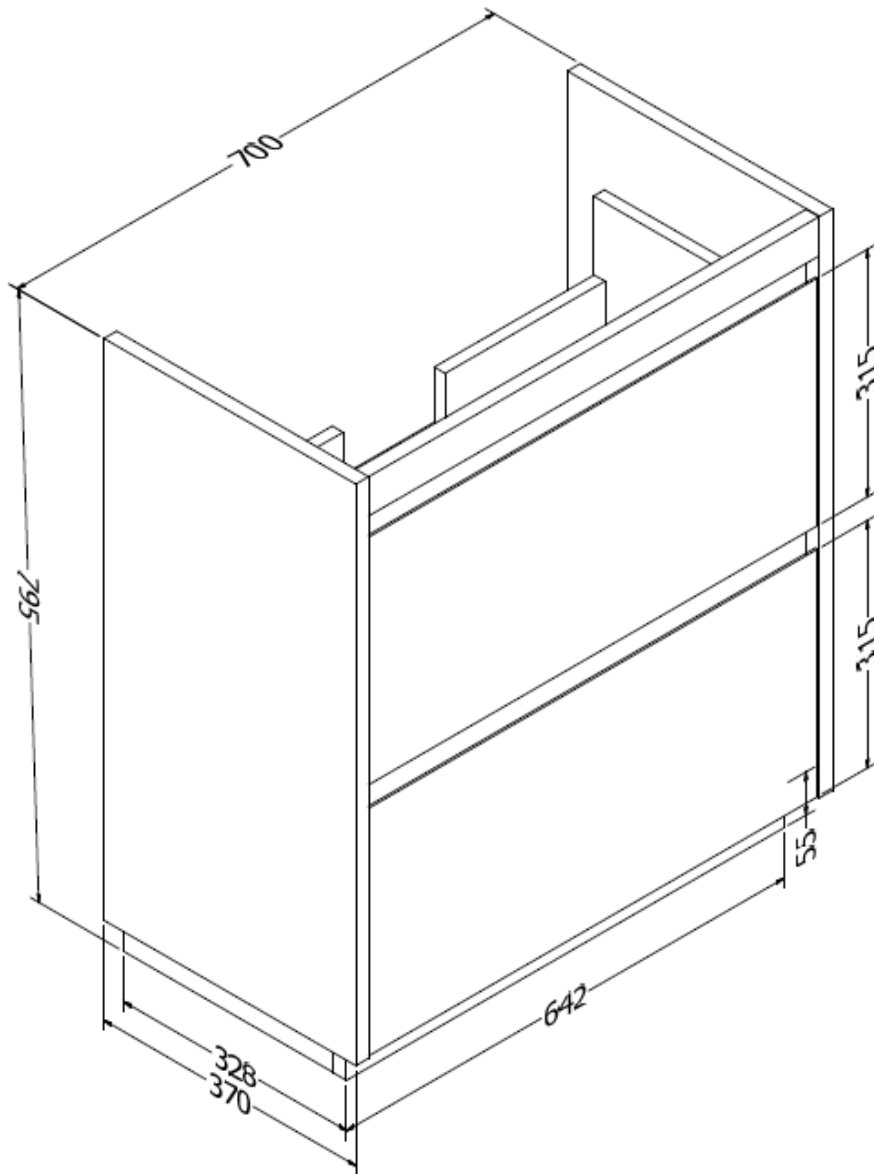

Measurements in millimetres mm
Information updated September 2017
Tel 0345 873 8840

bauhaus[™]
BY CROSSWATER

ZION 2 DRAWER 700 BASIN UNIT

Floor Standing

ZI7000D