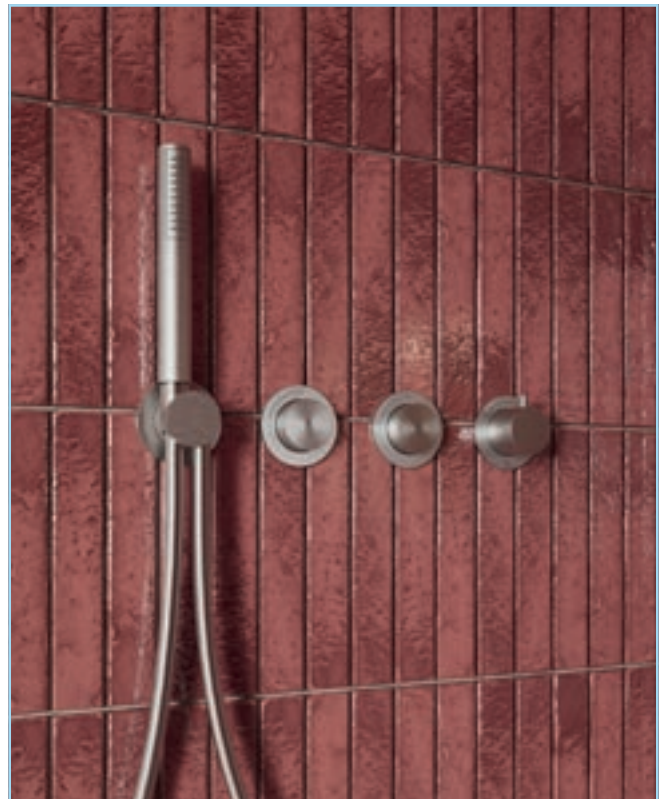

WAS £569 NOW £341

WAS £689 NOW £413

WAS £789 NOW £473

WAS £909 NOW £545

WAS £899 NOW £629

WAS £999 NOW £699

WAS £1149 NOW £804

WAS £1249 NOW £874

WAS £1199 NOW £839

WAS £1299 NOW £909

WAS £749 NOW £524

WAS £1149 NOW £804

WAS £1449 NOW £1014