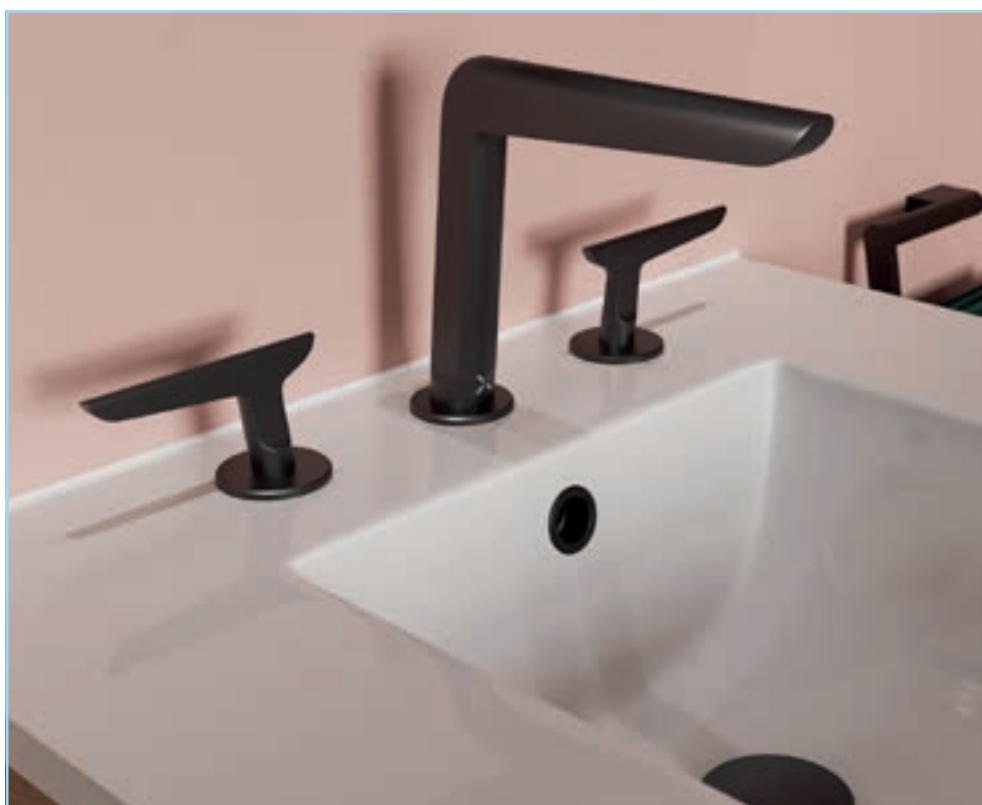

UP TO 30% OFF

FOILE

MATT BLACK

WAS £479 NOW £335

WAS £699 NOW £489

WAS £799 NOW £559

WAS £799 NOW £559

Foile Bath Spout
Matt Black
FO0370WM

WAS £449 NOW £314

WAS £1149 NOW £804

WAS £1249 NOW £874

WAS £1549 NOW £1084

WAS £1649 NOW £1154

WAS £1749 NOW £1124

WAS £1849 NOW £1294

WAS £1299 NOW £909

* Must be installed with a Module 2 Outlet Concealed Valve **MOD440R £950**

Please visit crosswater.co.uk for full product information. All prices include VAT at 20%. Sale price valid while stock lasts.