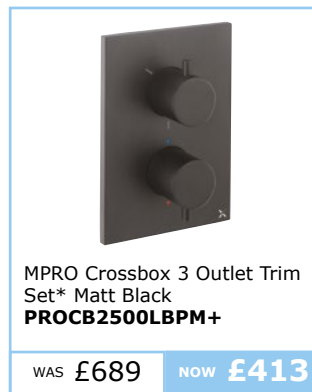

WAS £265 NOW £159

MPRO Crossbox 1 Outlet Trim  
Set\* Matt Black  
**PROCB1000LBPM+**

WAS £449 NOW £269

MPRO Crossbox 2 Outlet Multi-  
flow Trim Set\* Matt Black  
**PROCB1500LBPM+**

WAS £569 NOW £341

MPRO Crossbox 3 Outlet Trim  
Set\* Matt Black  
**PROCB2500LBPM+**