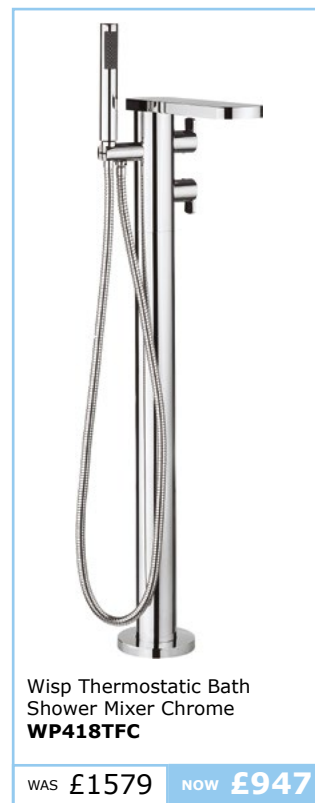

WAS £89 NOW £44

Belgravia Tumbler Holder  
 Chrome  
**BL003C+**

WAS £79 NOW £39

Belgravia Single Towel Rail  
 60cm Chrome  
**BL023C+**

WAS £135 NOW £67

Belgravia Double Towel Rail  
 60cm Chrome  
**BL028C+**

WAS £199 NOW £99

Belgravia Toilet Brush Holder  
 Chrome  
**BL025C+**

WAS £135 NOW £67

Up to  
**40% OFF**  
**WISP**

Up to  
**50% OFF**  
**GLIDE II**  
**& ATOLL**

Glide II Basin Monobloc  
 Matt Black  
**GD110DNM**