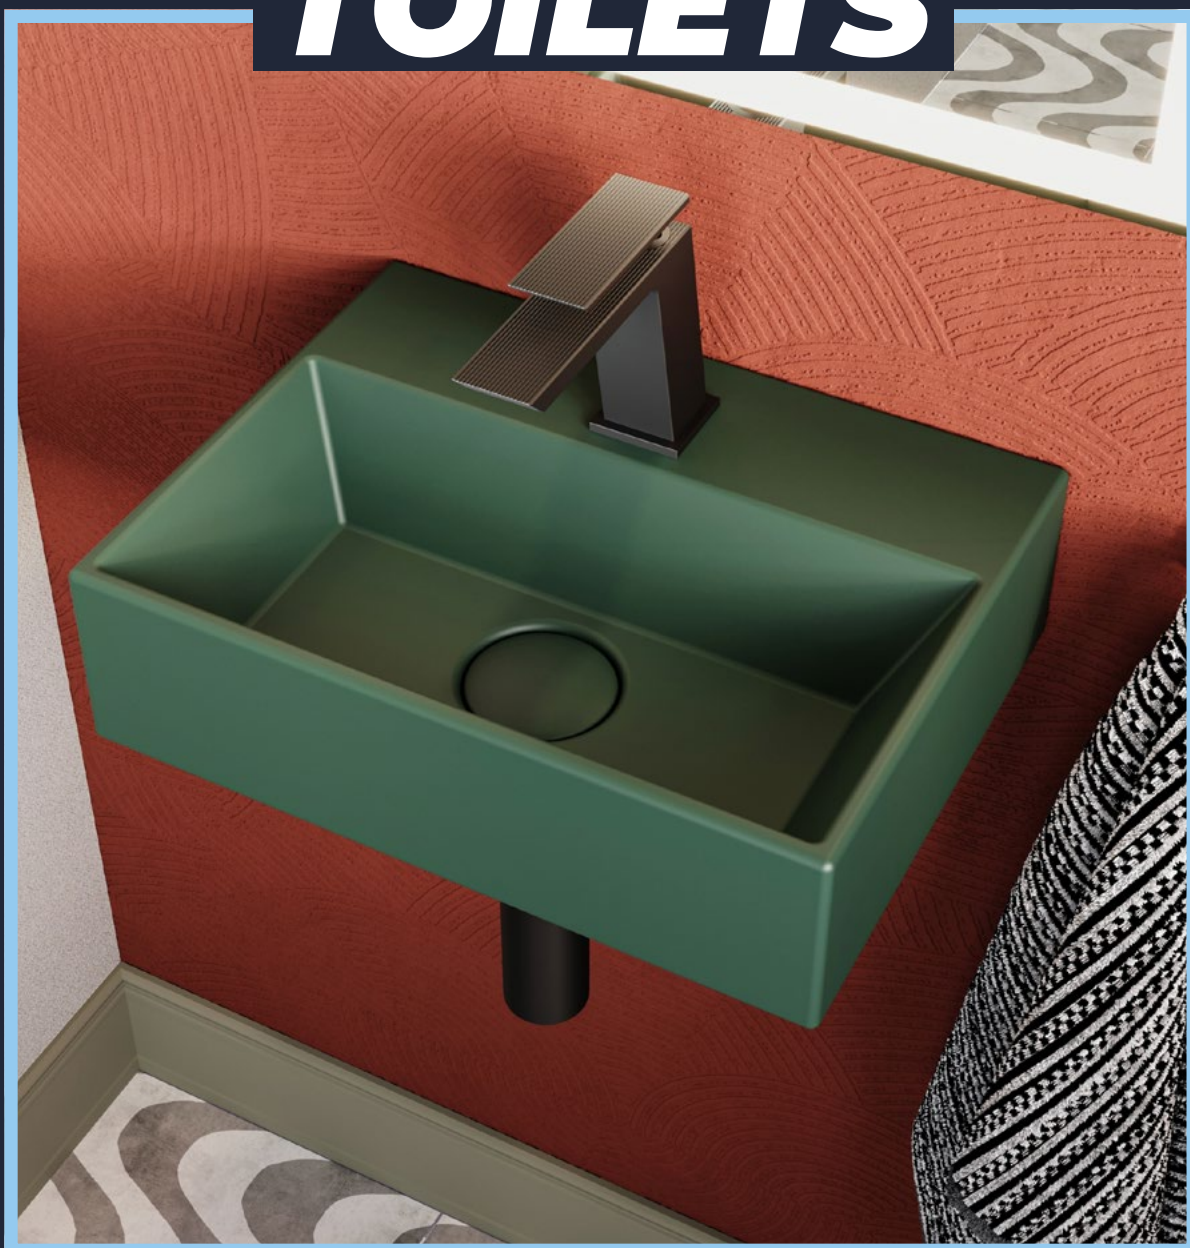

WAS £295 NOW £177

Tranquil Pendant Light  
Slate **TRL003T**

WAS £295 NOW £177

*The Big*  
**BATHROOM**  
**SALE**

25 *Years\**  
OF BATHROOM  
EXCELLENCE

crosswater<sup>®</sup> 

*Up to*  
**50% OFF**  
**BASINS &**  
**TOILETS**