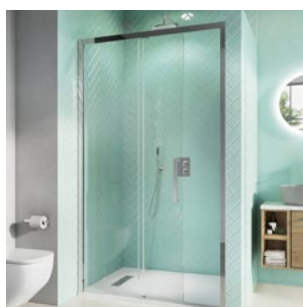

#### Hinged Door

WIDTH (mm)	DOOR OPENING (mm)	ADJUSTMENT (mm)	CODE	WAS	NOW
900	778	870-910 (870-890*)	<b>IHDSC0900+</b>	£845	<b>£422</b>

\* Adjustment when used with a side panel.