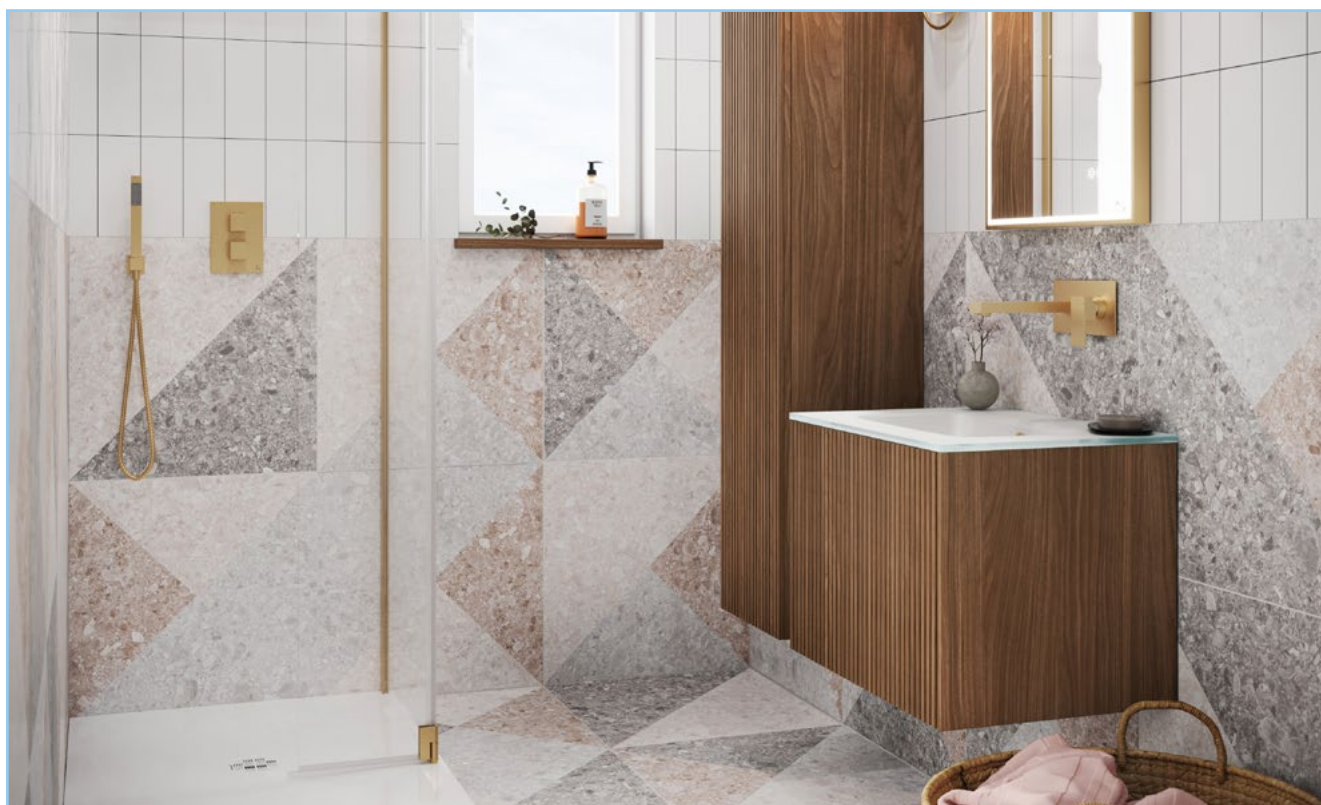

Limit Steelwood 500 Unit
LM500DSTAN+
WAS £995 NOW **£597**

Steelwood 500 Worktop
LM5100TST+
WAS £145 NOW **£87**

WAS **£1140** NOW **£684**

NEW

Limit Warm Stone 500 Unit
LM500DWSAN+
WAS £995 NOW **£597**

Warm Stone 500 Worktop
LM5100TWS+
WAS £145 NOW **£87**

WAS **£1140** NOW **£684**

NEW

Limit Royal Walnut 500 Unit
LM500DRWAN+
WAS £995 NOW **£597**

Royal Walnut 500 Worktop
LM5100TWR+
WAS £145 NOW **£87**

WAS **£1140** NOW **£684**

NEW

Limit Steelwood 600 Unit
LM600DSTAN+
WAS £1085 NOW **£651**

Steelwood 600 Worktop
LM6100TST+
WAS £155 NOW **£93**

WAS **£1240** NOW **£744**

NEW

Limit Modern Oak 600 Unit
LM600DMOAN+
WAS £1085 NOW **£651**

Modern Oak 600 Worktop
LM6100TMO+
WAS £155 NOW **£93**

WAS **£1240** NOW **£744**

NEW

Limit Warm Stone 600 Unit
LM600DWSAN+
WAS £1085 NOW **£651**

Warm Stone 600 Worktop
LM6100TWS+
WAS £155 NOW **£93**

WAS **£1240** NOW **£744**

Limit Steelwood 700 Unit
LM700DSTAN
WAS £1175 NOW **£705**

Steelwood 700 Worktop
LM7100TST+
WAS £165 NOW **£99**

WAS **£1340** NOW **£804**

Limit Modern Oak 700 Unit
LM700DMOAN
WAS £1175 NOW **£705**

Modern Oak 700 Worktop
LM7100TMO+
WAS £165 NOW **£99**

WAS **£1340** NOW **£804**

NEW

Limit Warm Stone 700 Unit
LM700DWSAN+
WAS £1175 NOW **£705**

Warm Stone 700 Worktop
LM7100TWS+
WAS £165 NOW **£99**

WAS **£1340** NOW **£804**

NEW

Limit Royal Walnut 700 Unit
LM700DRWAN+
WAS £1175 NOW **£705**

Royal Walnut 700 Worktop
LM7100TWR+
WAS £165 NOW **£99**

WAS **£1340** NOW **£804**